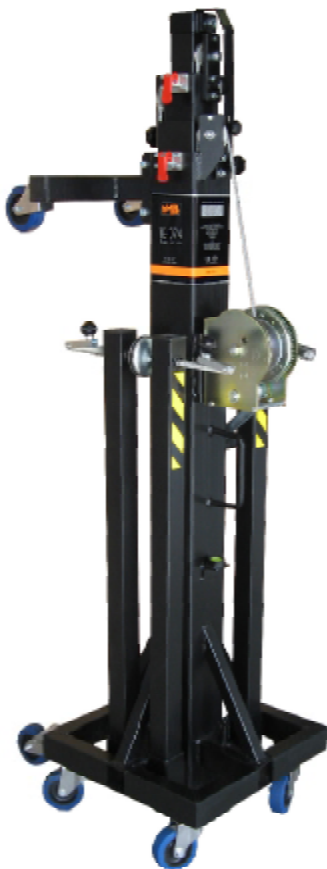

TE-074

Profesional Towerlift with Auto-lock security system

TECHNICAL SPECIFICATIONS

| | |
|----------------|-------------------------|
| Maximum height | 5.35m (17.5') |
| Maximum load | 250kg (551lb) |
| Work surface | 2.1 x 2.1m (6.8 x 6.8') |
| Folded height | 1.74m (5.7') |
| Weight | 91kg (200lb) |
| Winch | 650kg |
| Adaptor | 35mm (PSU-06/PSA-01) |