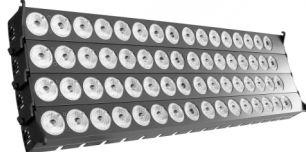

**4LONG
(AC & DC powered)**

Beam angle	100°	30° to 75°	100°	72°	100°	160°
Light class	Soft light	Directional Key & Soft light	Soft light	Soft light	Soft light	Soft light
Dimensions	1250 x 308 x 68 mm	620 x 207 x 70 mm	1115 x 360 x 130 mm	540 x 432 x 140	1320 x 330 x 90	532 x 290 x 97 mm
Fixture weight	11kg	4,4kg	12kg	7,5kg	5,2kg	5,5kg
Power draw	290W	147W	200W	2.000W	300W	400W
Power Supply	90-264 VAC 26-28 VDC	90-264 VAC 24-35 VDC	100-240 VAC 18-28 VDC	220 VAC	220 VAC	100-250 VAC
Colour Temperature	variable from 2700K to 6500K	variable from 2500K to 6500K	variable from 2700K to 5500K	3200K	2 models: 3200K and 5600K	changing front diffuser 2700, 3200, 4300, 5600, 6500K
Green / magenta correction	No	1/8 and 1/4 plus and minusgreen	No	No	No	No
Cooling	Passive, no fans	Passive, no fans	Passive, no fans	Passive, no fans	Passive, no fans	Passive, no fans
Dimmer	Yes	Yes, local and DMX	Yes	No	No	Yes
Technology	OSRAM selected BIN LED + optic diffuser + CPU control	Phillips high-power LED triplets + Fresnel + CPU	LED	2 lamps of 1000W each	Fluorescent 4 tubes of 75W each	Remote phosphor
Lamp life	more than 50.000 hours	more than 50.000 hours		250 hours	5.000 hours	35.000 hours
IP rating	IP 51 dustproof	IP 21				
PHOTOMETRICS	5600K at 100°	5600K at 40°	5600K at 100°	3200K at 72°	5600K at 100°	5600K at 160°
1 meter	8000 lux	14.000 lux	3400 lux		2600 lux	
3 meters	1200 lux	1800 lux	440 lux	660 lux	360 lux	710 lux
6 meters	350 lux	500 lux		165 lux	300 lux	

Measurements made at an established temperature, with the light fixture at maximum intensity

October 2014

www.thelight.com.es

THELIGHT technology is protected under Spanish license with international patents pending. Specifications subject to change without notice. 2014 © Copyright THELIGHT. All rights reserved.

www.thelight.com.es