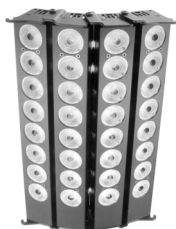

**VELVET Light 1  
Rainproof**

**4LIGHT  
(AC & DC powered)**

**Litepanel  
1x1 Bi-color**

**Tecpro  
Felloni Bi-color HO**

**Fluorescent  
Divalite 400**

**Trucolor LS**

<b>Beam angle</b>	100°	30° to 75°	50°	50°	100°	160°
<b>Light class</b>	Soft light	Directional Key & Soft light	Soft light	Soft light	Soft light	Soft light
<b>Dimensions</b>	370 x 308 x 68 mm	337 x 207 x 70 mm	305 x 305 x 44 mm	304 x 304 x 76 mm	660 x 300 x 150	270 x 232 x 97
<b>Fixture weight</b>	3,2kg	2,4kg	1,4kg	2,5kg	6,4kg	2,3kg + 1,9kg PSU
<b>Power draw</b>	75W	100W	40W	24W	220W	167W
<b>Power Supply</b>	90-264 VAC 12-35 VDC	90-264 VAC 12-35 VDC	100-240VAC 14-28 VDC	100-240VAC 10-17 VDC	220 VAC	100-240 VAC
<b>Colour Temperature</b>	variable from 2700K to 6500K	variable from 2500K to 6500K	variable from 3200K to 5600K	variable from 3200K to 5600K	2 models: 3200K and 5600K	changing front diffuser 2700, 3200, 4300, 5600, 6500K
<b>Green / magenta correction</b>	No	1/8 and 1/4 plus and minusgreen	No	No	No	No
<b>Cooling</b>	Passive, no fans	Passive, no fans	Passive, no fans	Passive, no fans	No	Passive, no fans
<b>Dimmer</b>	Yes	Yes	Yes	Yes	No	Yes
<b>Technology</b>	OSRAM selected BIN LED + optic diffuser + CPU control	Phillips high-power LED triplets + Fresnel + CPU	5mm LED	5mm LED	Fluorescent 4 tubes of 55W each	Remote Phosphor
<b>Lamp life</b>	more than 50.000 hours	more than 50.000 hours			5.000 hours	35.000 hours
<b>IP rating</b>	IP 54 rainproof	IP 21				
<b>PHOTOMETRICS</b>	<b>5600K</b>	<b>5600K at 40°</b>	<b>5600K</b>	<b>5600K</b>	<b>5600K at 100°</b>	<b>5600K 160°</b>
<b>1 meter</b>	1700 lux	7000 lux	1400 lux	1500 lux	2500 lux	
<b>3 meters</b>	210 lux	900 lux	170 lux	170 lux	310 lux	248 lux