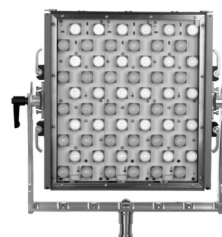

**6LIGHT  
(AC & DC powered)**

**Kinoflo  
Celeb 200**

**Creamsource Mini  
Bender Flood**

**Redhead 800W**

**Fluorescent  
Parabeam 400**

**Nila  
Boxer**

<b>Beam angle</b>	30° to 125°	100°	44°	31° to 62°	100°	10° 25° 40° 60° 80°
<b>Light class</b>	Directional Key & Soft light	Soft light	Soft light	Hard light	Soft light	Hard light
<b>Dimensions</b>	337 x 302 x 70 mm	610 x 350 x 130 mm	438 x 392 x 100 mm	240 x 215 x 200 mm	620 x 610 x 205	330 x 400 x 190
<b>Fixture weight</b>	3,5kg	6,8kg	5,2kg	2,3 kg	10,9kg	11kg
<b>Power draw</b>	110W	100W	175W	800W	220W	200W
<b>Power Supply</b>	90-264 VAC 24-35 VDC	100-240 VAC 18-28 VDC	100-240 VAC 18-28 VDC	220 VAC	220 VAC	90-305 VAC
<b>Colour Temperature</b>	variable from 2500K to 6500K	variable from 2700K to 5500K	variable from 2700K to 6500K	3200K	2 models: 3200K and 5600K	2 models: 3400K and 6000K
<b>Green / magenta correction</b>	1/8 and 1/4 plus and minusgreen	No	No	No	No	No
<b>Cooling</b>	Passive, no fans	Passive, no fans	Active with fans	Passive, no fans	Passive, no fans	Passive, no fans
<b>Dimmer</b>	Yes, local and DMX	Yes	Yes	No	Yes	Yes
<b>Technology</b>	Phillips high-power LED triplets + Fresnel + CPU	LED	LED	Tungsten	Fluorescent 4 tubes of 55W each	Array of single colour LED
<b>Lamp life</b>	more than 50.000 hours			250 hours	5.000 hours	20.000 hours
<b>IP rating</b>	IP 21					IP 54
<b>PHOTOMETRICS</b>	<b>5600K at 40°</b>	<b>5600K at 100°</b>	<b>5600K at 44°</b>	<b>3200K at 62°</b>	<b>5600K at 100°</b>	<b>5600K at 40°</b>
<b>1 meter</b>	12500 lux	1500 lux	6300 lux		4900 lux	
<b>3 meters</b>	1500 lux	170 lux	860 lux	1300 lux	700 lux	1600 lux