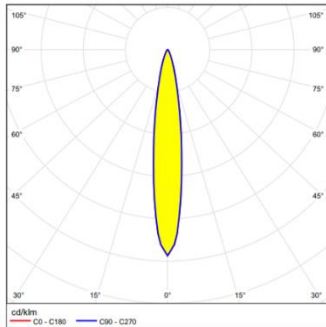

Dimensions

Overall dimensions: 130/100 x 222mm

Housing: Adjustable 360°

Photometric data

Polar chart 13° optic

Polar chart 20° optic

Polar chart 35° optic

Polar chart 45° optic

Black body locus

Order code

Lenses

Lens 13°
Lens 20°
Lens 35°
Lens 45°

Black finish

MO.TW2.B.B.13
MO.TW2.B.B.20
MO.TW2.B.B.35
MO.TW2.B.B.45

White finish

MO.TW2.B.W.13
MO.TW2.B.W.20
MO.TW2.B.W.35
MO.TW2.B.W.45