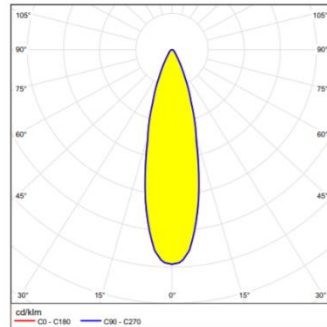

Dimensions

Overall dimensions: 130/100 x 222mm

Housing: Adjustable 360°

Photometric data

Polar chart 13° optic

Polar chart 20° optic

Polar chart 35° optic

Polar chart 45° optic

Black body locus

Order code

Lenses

Lens 13°
Lens 20°
Lens 35°
Lens 45°

Black finish

MO.TW2.B.B.13
MO.TW2.B.B.20
MO.TW2.B.B.35
MO.TW2.B.B.45

White finish

MO.TW2.B.W.13
MO.TW2.B.W.20
MO.TW2.B.W.35
MO.TW2.B.W.45