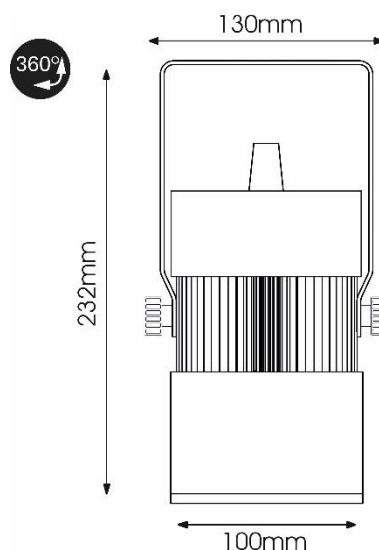

Moodspot TW2000 Bracket

Technical specifications

LED	Colour temperature:	4000K~1400K (Default setting) 5500K~1400K (User setting)
	Colour rendering:	Ra > 90 / R9 > 90 (CCT @ 3000K)
	Colour variation:	3 MacAdam Elipse
	Lumen output:	2000 lumen (3000K)
	Dimming range:	Smooth dimming to 0%
	User-mode:	CCT-tuning and Warm dimming
	Efficiency:	>90%
Power	Power supply:	48VDC IZI-Link
	Current:	750mA
	Consumption:	34 Watt
Miscellaneous	Material:	Aluminum (lens: PMMA)
	Lifespan:	> 40.000 hours L80 [10K]
	Lenses:	13° / 20° / 35° / 45°
	Weight:	860 gram
	IP-Rating:	IP20
	Cable length:	300mm 2-core wire*
	Connection:	WAGO 770-252 / Winsta MIDI / 2-pole
Accessories	Accessories:	Snout / Honeycomb / Barndoors
	Connectors:	WAGO male & female / T-block
Version	Flange:	Black or white finish
Control	Driver:	Built-in IZI-link driver
	Control:	IZI-link system

Dimensions

Overall dimensions: 130/100 x 222mm

Housing: Adjustable 360°

Photometric data

Polar chart 13° optic

Polar chart 20° optic

Polar chart 35° optic

Polar chart 45° optic

Black body locus

Order code

Lenses

Lens 13°
Lens 20°
Lens 35°
Lens 45°

Black finish

MO.TW2.B.B.13
MO.TW2.B.B.20
MO.TW2.B.B.35
MO.TW2.B.B.45

White finish

MO.TW2.B.W.13
MO.TW2.B.W.20
MO.TW2.B.W.35
MO.TW2.B.W.45