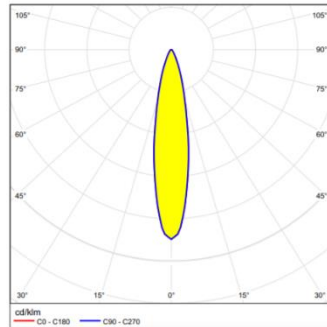

Dimensions

Overall dimensions: 130/100 x 222mm

Housing: Adjustable 360°

Photometric data

Polar chart 13° optic

Polar chart 20° optic

Polar chart 35° optic

Polar chart 45° optic

Black body locus

Order code

Lenses

Lens 13°
Lens 20°
Lens 35°
Lens 45°

Black finish

MO.TW2.B.B.13
MO.TW2.B.B.20
MO.TW2.B.B.35
MO.TW2.B.B.45

White finish

MO.TW2.B.W.13
MO.TW2.B.W.20
MO.TW2.B.W.35
MO.TW2.B.W.45