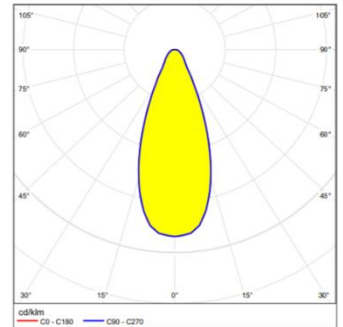

Dimensions

Overall dimensions: 130/100 x 222mm

Housing: Adjustable 360°

Photometric data

Polar chart 13° optic

Polar chart 20° optic

Polar chart 35° optic

Polar chart 45° optic

Black body locus

Order code

Lenses

Lens 13°
Lens 20°
Lens 35°
Lens 45°

Black finish

MO.TW2.B.B.13
MO.TW2.B.B.20
MO.TW2.B.B.35
MO.TW2.B.B.45

White finish

MO.TW2.B.W.13
MO.TW2.B.W.20
MO.TW2.B.W.35
MO.TW2.B.W.45