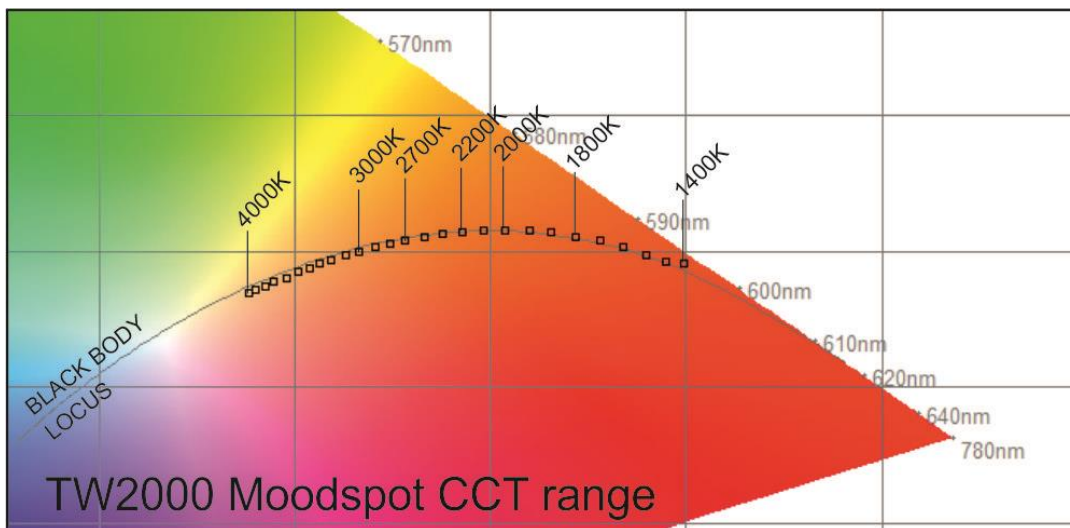

Black body locus

Order code

Lenses

Lens 13°
Lens 20°
Lens 35°
Lens 45°

Black finish

MO.TW2.B.B.13
MO.TW2.B.B.20
MO.TW2.B.B.35
MO.TW2.B.B.45

White finish

MO.TW2.B.W.13
MO.TW2.B.W.20
MO.TW2.B.W.35
MO.TW2.B.W.45

Accessories

Snout
Honeycomb
Barndoors
WAGO female
T-block

HOU.MO.SN.BL
MO2.HC
MO2.BD
MO2.CON1
MO2.CON2