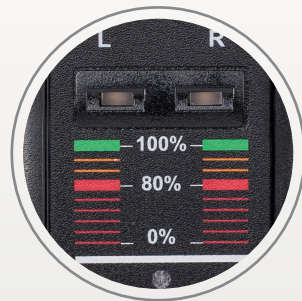

#### Features

- ◆ Portable battery charger
- ◆ 2-ch simultaneous charging
- ◆ 3A charging current per channel
- ◆ LED charging indicators
- ◆ Support AC to 4-pin XLR output

#### Specifications:

Input	100~240VA, 50/60Hz
Power	136W(Max)
Charging Output	DC 16.8V, 3A(Max)×2
Adapting Output	DC 15V, 6A(Max)
Working Temperature	0℃~+40℃
Working Humidity	10%~90%
Dimension	228mm×140mm×86mm(S-3822A) 228mm×140mm×120mm(S-3822S)
Weight	Appx 1.0kg

Can charge 2x **V-mount / Gold mount** batteries simultaneously. The charging output is DC **16.8V, 3Ax2**

LED indicates the charging status for each channel:  
**Red:** on charging, < 80%;  
**Yellow:** on charging, ≥80%;  
**Green:** charging finished.