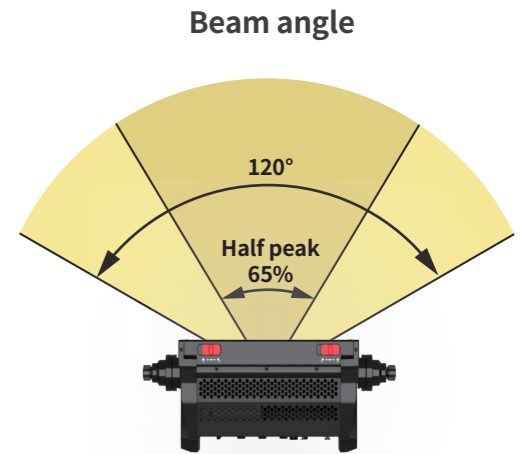

Illuminance and Light Quality Parameters

High-Quality White Light and Color Light

*All data collection is paired with a diffuser