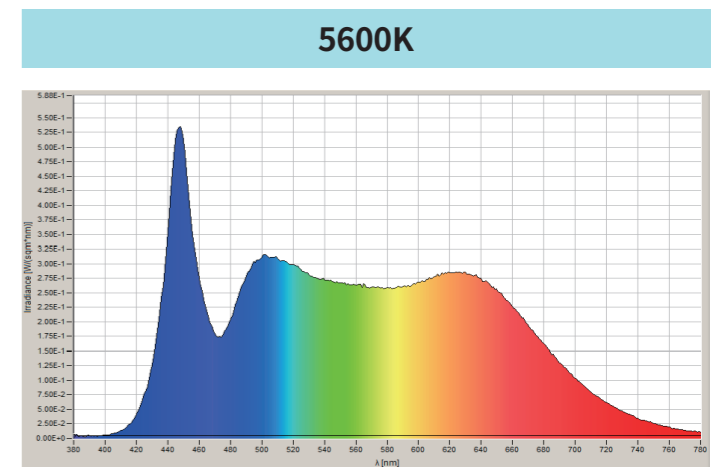

## Illuminance and Light Quality Parameters

High-Quality White Light and Color Light

\*All data collection is paired with a diffuser

### Color Render

CRI	96
TLCI	98
SSI D55	75
CQS	96
TM-30 RF (Average)	95
TM-30 RG (Average)	104