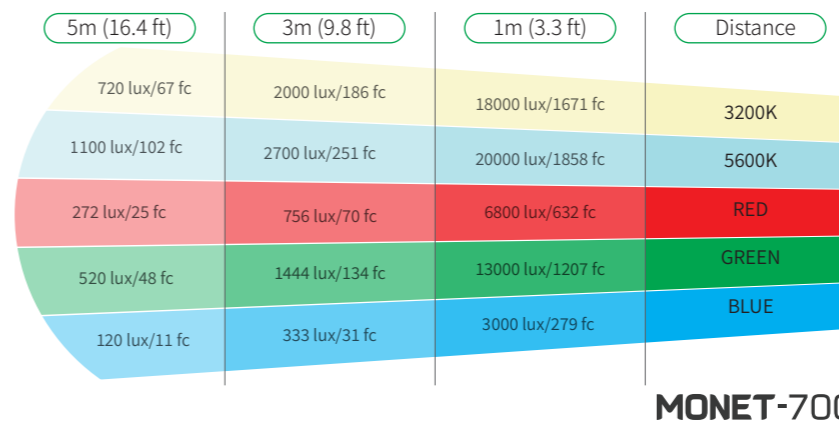

## Illuminance and Light Quality Parameters

High-Quality White Light and Color Light

\*All data collection is paired with a diffuser

### Color Render

CRI	96
TLCI	98
SSI D55	75
CQS	96
TM-30 RF (Average)	95
TM-30 RG (Average)	104