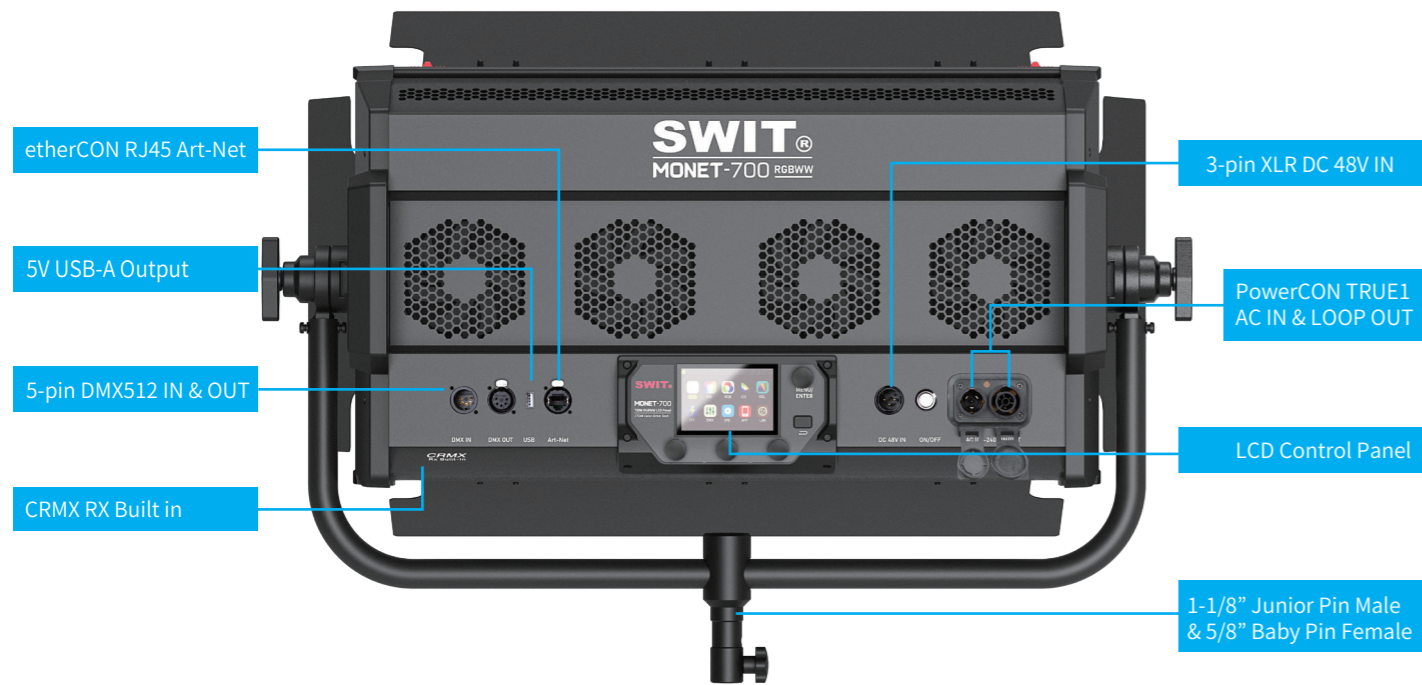

3.5-inch Color LED On-Board Control