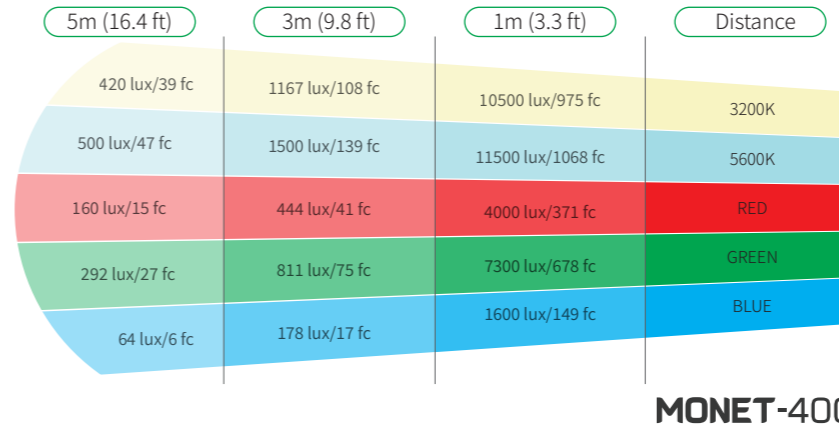

## Illuminance and Light Quality Parameters

High-Quality White Light and Color Light

\*All data collection is paired with a diffuser

### Color Render

CRI	96
TLCI	98
SSI D55	75
CQS	96
TM-30 RF (Average)	95
TM-30 RG (Average)	104