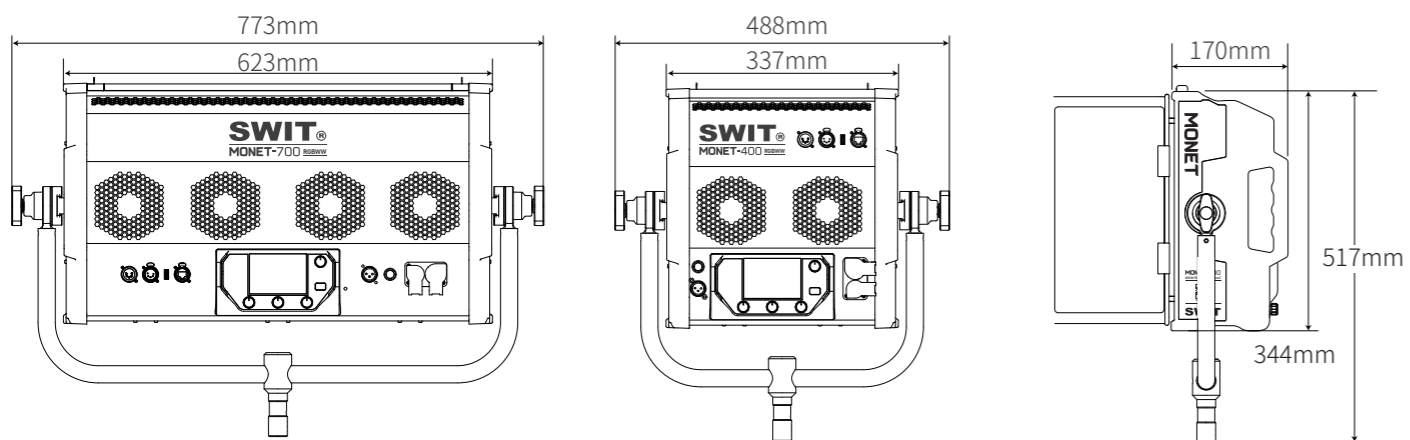

### Specifications

	MONET-400	MONET-700
Power	400W MAX	700W MAX
Input Voltage	AC 100-240V, 50/60Hz, DC 48V	
CRI	≥95	
TLCI	≥95	
SSI	75 @ D55	
Color Temp	2800-10000K with G/M adjustment	
Control	On-board, SWIT Console App, 5-Pin DMX512, RadioLux (Optional), LumenRadio CRMX	
Dimming	0-100%, stepless 0.1% from 0.1 to 100%	
IP rate	IP20	
Lifetime	50,000 hours	
Size	357.0mm x 353.6mm x 170.4mm Approx. 13.25" x 13.57" x 6.67"	623.2mm x 353.6mm x 170.4mm Approx. 24.46" x 13.57" x 6.67"
Net Weight	7.8 kg / 17.2 lbs	15.2 kg / 33.51 lbs