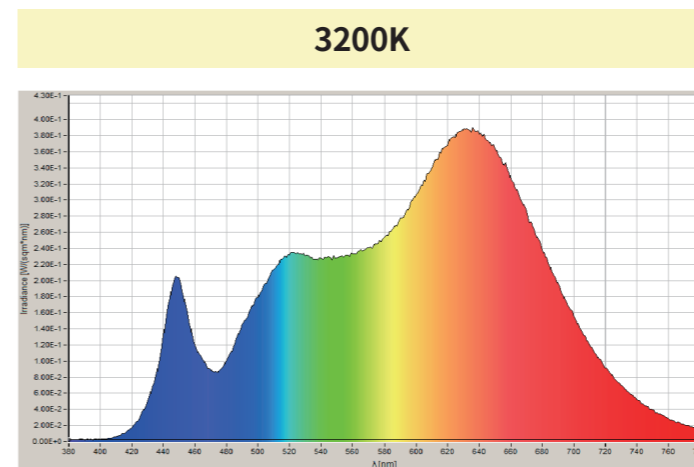

## Illuminance and Light Quality Parameters

High-Quality White Light and Color Light

\*All data collection is paired with a diffuser

### Color Render

CRI	96
TLCI	98
SSI D55	75
CQS	96
TM-30 RF (Average)	95
TM-30 RG (Average)	104