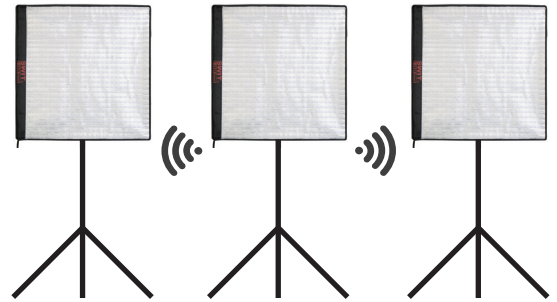

Flexible SMD-LED with Rain Proof

The SMD LEDs are mounted to a rain proof fabric that can be curved to any shapes to output 10°-360° various lighting angles, and makes the light part extremely portable. You can scroll the light fabric into your backpack, or hang the light fabric to a C-stand as a head light, or place the light fabric anywhere especially the narrow spaces.

Television Lighting Consistency Index-2012

Sector	Lightness	Chroma	Hue
R	0	0	0
R/Y	0	0	0
Y	0	0	0
Y/G	0	0	0
G	0	0	0
G/C	0	0	0
C	0	0	+
C/B	0	0	0
B	0	0	0
B/M	0	0	++
M	0	0	+
M/R	0	0	0

Separate Control Box

The control box offers V-mount plate, 4-pin XLR 11-17V DC in, and a touch screen to adjust dimmer percentage and color temperature value.

2.4G Wireless Interaction control

The lights support 2.4G wireless network connected to each other.

Select A, B, C, D wireless channels on the control box, and operate any one flexible light, the other lights in the same channel can be wirelessly controlled together.

Accessories

X-bracket

Diffusing cover

Ball Diffuser
Optional purchase

Egg Crate Diffuser
Optional purchase

Specifications

Model	S-2610	S-2620	S-2630
LED	504pcs SMD LEDs	280pcs SMD LEDs	756pcs SMD LEDs
Luminance	2400Lux @ 1m	1200Lux @ 1m	3900Lux @ 1m
Beam Angle	10°-360°	10°-360°	10°-360°
Color Temperature	3000K-5600K	3000K-5600K	3000K-5600K
CRI	Ra≥97	Ra≥97	Ra≥97
TLCI	TLCI≥97	TLCI≥97	TLCI≥97
Power	100W	50W	150W
Input Voltage	DC 11-17V	DC 11-17V	DC11-17V
Dimensions - light	600mm×460mm	455mm×315mm	600mm×600mm
Dimensions - controller	203mm×123mm×71mm	258mm×80mm×66mm	273mm×126mm×68mm
Weight	Light: 0.46Kg; Controller: 0.84Kg; AC adaptor: 0.43Kg	Light: 0.29Kg; Controller: 0.81Kg; AC adaptor: 0.29Kg	Light: 0.7Kg; Controller: 1.1Kg; AC adaptor: 0.84Kg