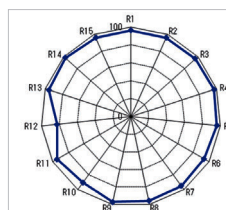

CRI 97; TLCI 97

Both CRI and TLCI reach 97, to reproduce a nature color under lighting.