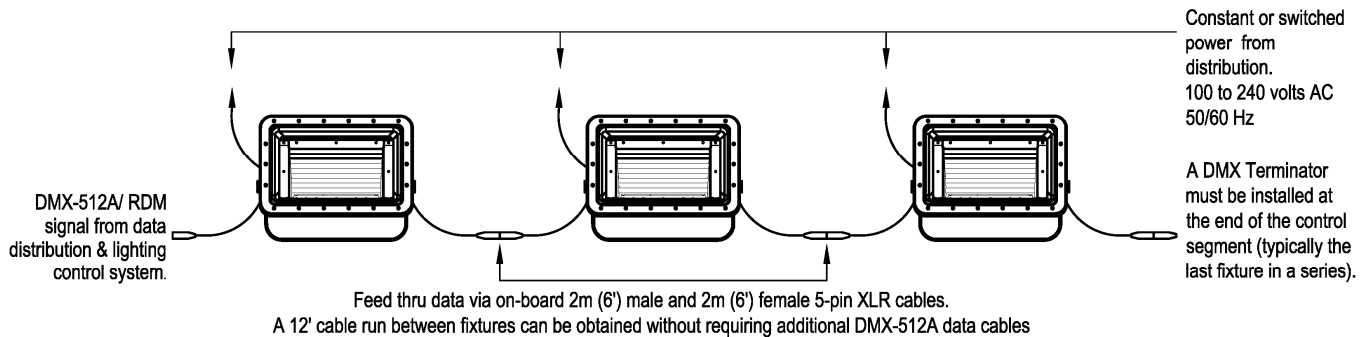

Light Engine: Luxeon Rebel LED's- 100 Watts Max at full RGBA

Reflector: Proprietary curve, specular aluminum

Rating: Multi-Voltage; 100-240 volt AC operation

Data Ports: 1 Male & 1 Female flush 5-Pin XLR cables

Power Cable: 6' total length bare lead.

Finish: Black, White or Silver TGIC polyester, electrostatic application. Custom colors available

Weight: Approx. 22 lbs. (9.98 kg)

Photometrics:

3K WHITE

Illuminance at a Distance			
Dist.	Center Beam FC	Beam Width	
		V Spread(38°)	H Spread(82°)
1.7 ft	52.16 fc	1.1 ft	2.9 ft
3.3 ft	13.04 fc	2.3ft	5.8 ft
5.0 ft	5.80 fc	3.4 ft	8.7 ft
6.7 ft	3.26 fc	4.6 ft	11.6 ft
8.3 ft	2.09 fc	5.7 ft	14.5 ft
10 ft	1.45 fc	6.9 ft	17.4 ft

Accessories:

Model Number	
XLR-5-5	5' 5-Pin XLR Extension Cable
XLR-5-10	10' 5-Pin XLR Extension Cable
XLR-5-25	25' 5-Pin XLR Extension Cable
99-DMX-TERM	In line 5-pin DMX terminator

Basic wiring diagram for SS-OD-CYC-* (Outdoor/ IP65 Spectra Cyc 100 RGBA)

The SS-OD-CYC Spectra Cyc is an IP65 Wet Location Rated fixture and comes with installed male and female Neutrik X-HD Series 5-Pin XLR connectors for DMX-512A Input and Output. These connectors are IP65 rated in a mated condition, when correctly installed.