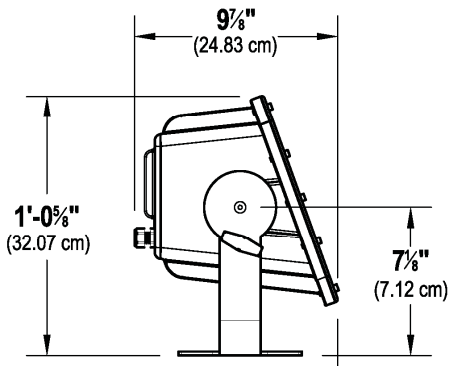

For optimal performance, fixtures should be placed 4 to 6 feet from the surface to be lit on approximately 6 to 8 foot centers. The Outdoor Spectra cyc is certified for use in both indoor and outdoor applications.

Power Cable: 6' total length bare lead.

Finish: Black, White or Silver TGIC polyester, electrostatic application. Custom colors available

Weight: Approx. 22 lbs. (9.98 kg)

Photometrics:

3K WHITE

Illuminance at a Distance			
Dist.	Center Beam FC	Beam Width	
		V Spread(38°)	H Spread(82°)
1.7 ft	52.16 fc	1.1 ft	2.9 ft
3.3 ft	13.04 fc	2.3ft	5.8 ft
5.0 ft	5.80 fc	3.4 ft	8.7 ft
6.7 ft	3.26 fc	4.6 ft	11.6 ft
8.3 ft	2.09 fc	5.7 ft	14.5 ft
10 ft	1.45 fc	6.9 ft	17.4 ft