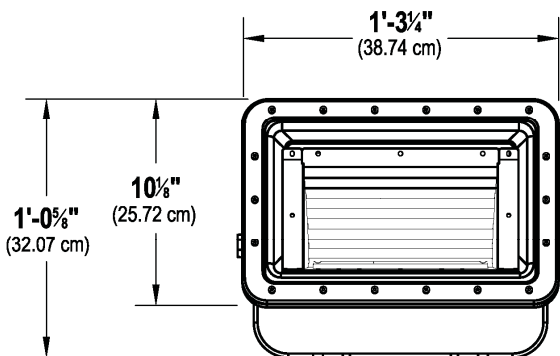

For optimal performance, fixtures should be placed 4 to 6 feet from the surface to be lit on approximately 6 to 8 foot centers. The Outdoor Spectra cyc is certified for use in both indoor and outdoor applications.

Power Cable: 6' total length bare lead.

Finish: Black, White or Silver TGIC polyester, electrostatic application. Custom colors available

Weight: Approx. 22 lbs. (9.98 kg)

Photometrics:

3K WHITE

Illuminance at a Distance			
Dist.	Center Beam FC	Beam Width	
		V Spread(38°)	H Spread(82°)
1.7 ft	52.16 fc	1.1 ft	2.9 ft
3.3 ft	13.04 fc	2.3ft	5.8 ft
5.0 ft	5.80 fc	3.4 ft	8.7 ft
6.7 ft	3.26 fc	4.6 ft	11.6 ft
8.3 ft	2.09 fc	5.7 ft	14.5 ft
10 ft	1.45 fc	6.9 ft	17.4 ft