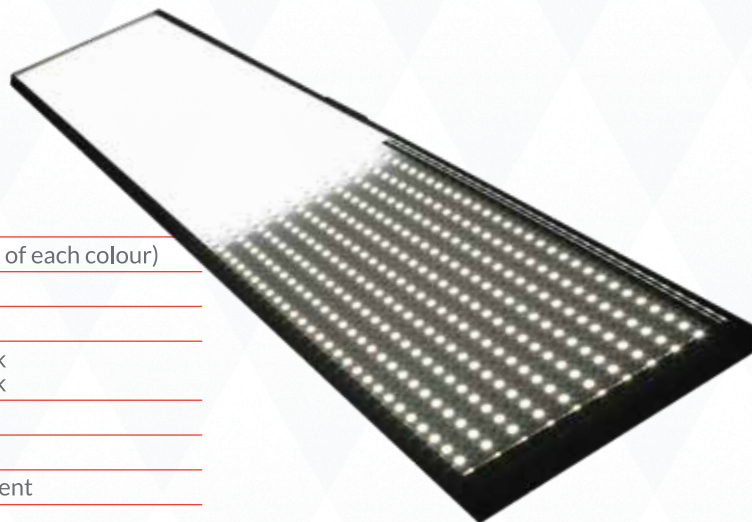

# Discover the new **SL1 SWITCH**, incredible power/size/weight ratio, fully bicolour

## **SL1 SWITCH**

100x20x2cm, only 3.4Kg

### **SL1 SWITCH SPECS**

Type of emitter	2184 SMDs (1092 of each colour)
Angle of emission	120°
Colour temp.	3200 to 5600°k
CRI	94% CRI @ 3200°k 96% CRI @ 5600°k
Power Drawn	Max 170W
Size	1130x200x20mm
Voltage	24V constant current
Weight	3,4Kg
Basic Photometrics	3000 LUX @ 1 metre, in both colours