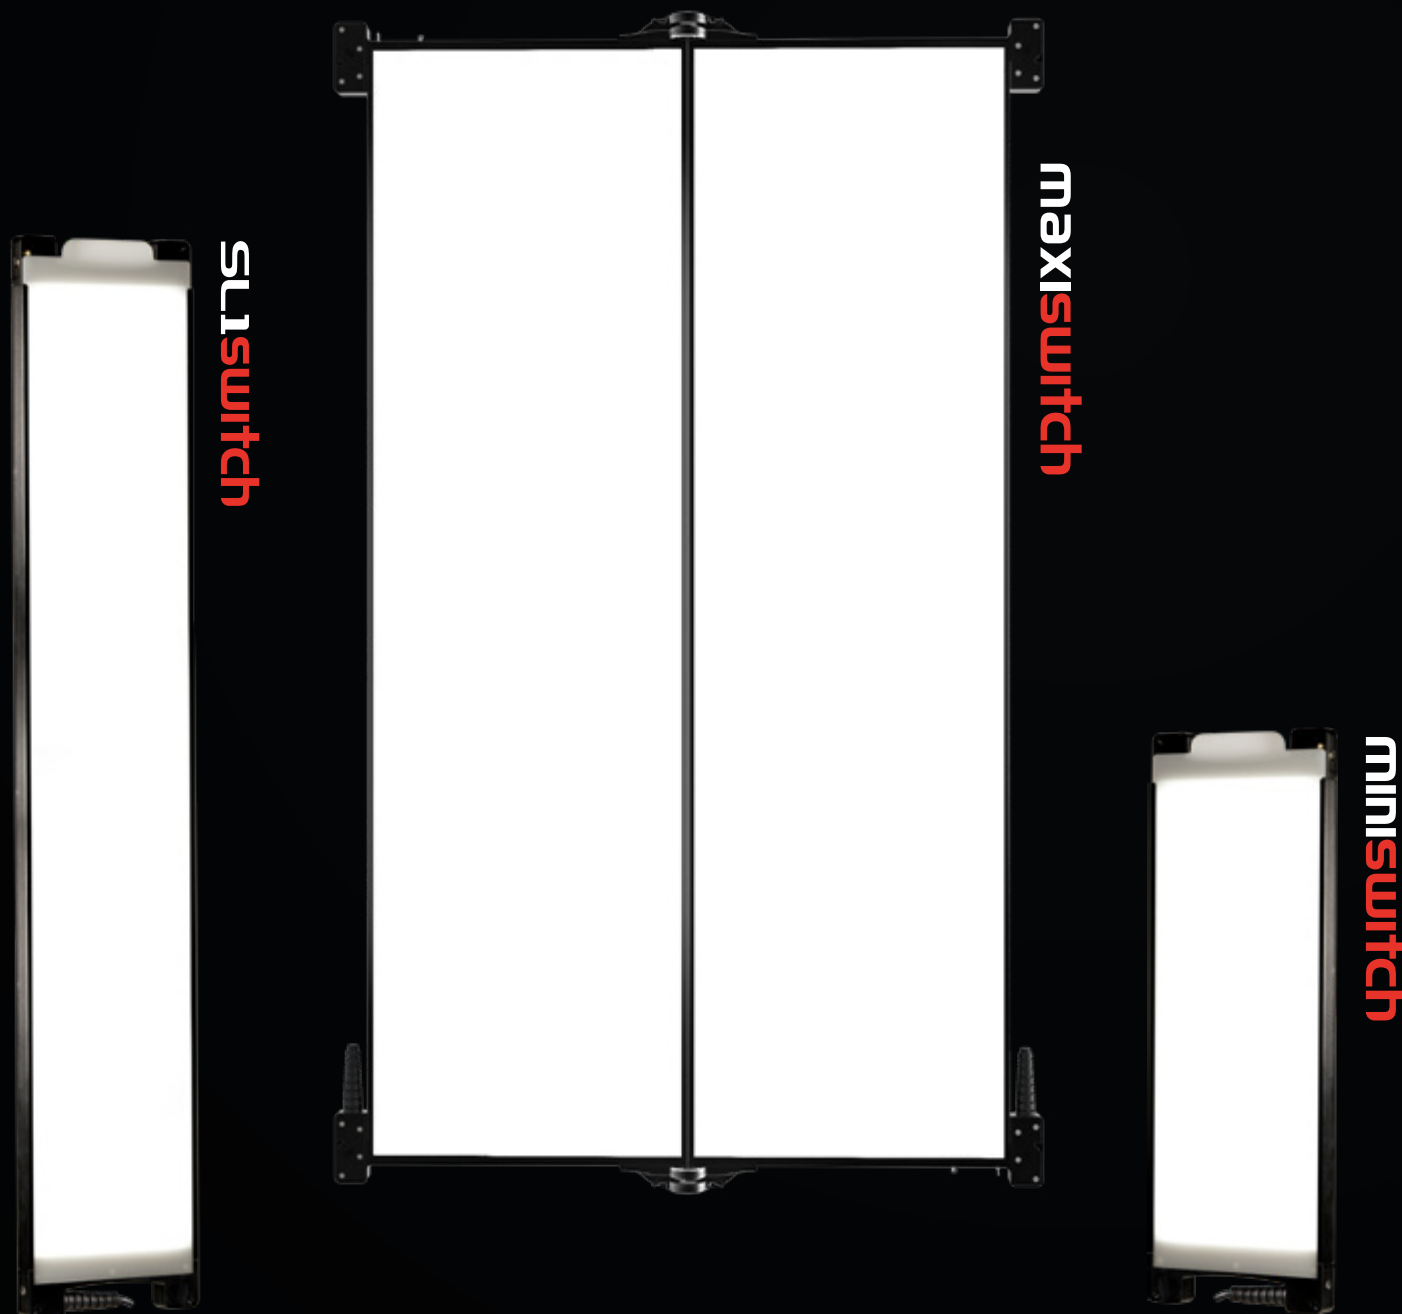

INFO@DMGTECH.FR

DMGLUMIERE.COM

IT'S
TIME TO
switch

DMGLUMIÈRE

LIGHTING TECHNOLOGIES

INCREDIBLE LIGHT QUALITY,
SUPER LIGHTWEIGHT,
LIMITLESS SOLUTIONS...

Discover the [Switch Series](#)

SPECIFICATIONS

| | Mini Switch | SL1 Switch | Maxi Switch |
|------------------------|---|---|---|
| Size | 585 x 200 x 20mm 23 x 7.8 x 0.75 " | 1130 x 200 x 20 mm 45 x 7.8 x 0.75 " | 1250 x 754 x 23mm 48 x 30 x 0.75 " |
| Weight | 1.7Kg 3.7Lbs | 3.4Kg 7.5Lbs | 12.5Kg 27Lbs |
| Max Power Drawn | 85W @ 24VDC | 170W @ 24VDC | 520W @ 24VDC |
| LED type / Qty | SMD2835 / 1092 | SMD2835 / 2184 | SMD2835 / 8640 |
| Colour temperature | 3000 to 5600°K | | |
| CRI | @3200°k: 94% @5600°k: 96% | | |
| TLCI-II | @3200°k: 92% @5600°k: 94% | | |
| Battery Powered | Any DC source from 12 to 35VDC | | DC source from 24 to 30VDC (20A min load) |
| Body material | 100% Aluminium (except screws) | | |
| Circuit Board Material | 100% Aluminium / Passive cooling technology | | |