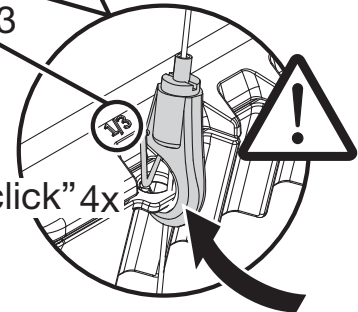

H

1/3

"click" 8x

1/3

"click" 4x

59HL92005

L = 540mm±50

H = 400...1400mm