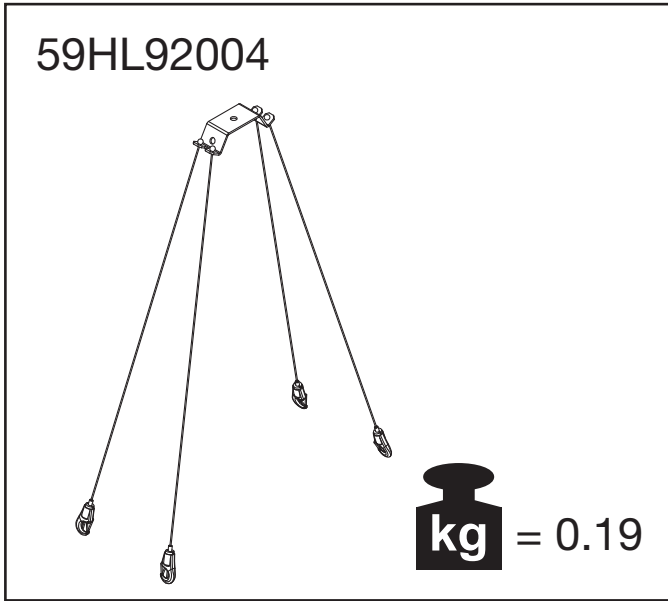

Licross[®] HighBay

Seilabhängung
rope suspension

59HL92004
59HL92005

siteco

2a 51HL...1.

59HL92004

59HL92005

H = 400...1400mm

2b 51HL...2.

59HL92004

59HL92005

H = 400...1400mm

2c 51HL...3.

59HL92004

L = 940mm±10

H = 400...1400mm

H

1/3

"click" 8x

1/3

"click" 4x

59HL92005

L = 540mm±50

H = 400...1400mm

H

3

4x / 8x

5