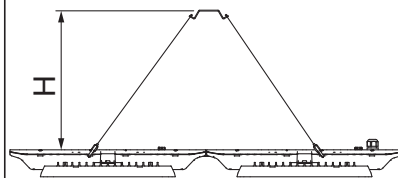

Licross[®] HighBay

Seilabhängung
rope suspension

59HL92004
59HL92005

siteco

2a 51HL...1.

59HL92004

59HL92005

H = 400...1400mm

2b 51HL...2.

59HL92004

59HL92005

H = 400...1400mm

2c 51HL...3.

59HL92004

L = 940mm±10

H = 400...1400mm

H

1/3

"click" 8x

1/3

"click" 4x

59HL92005

L = 540mm±50

H = 400...1400mm