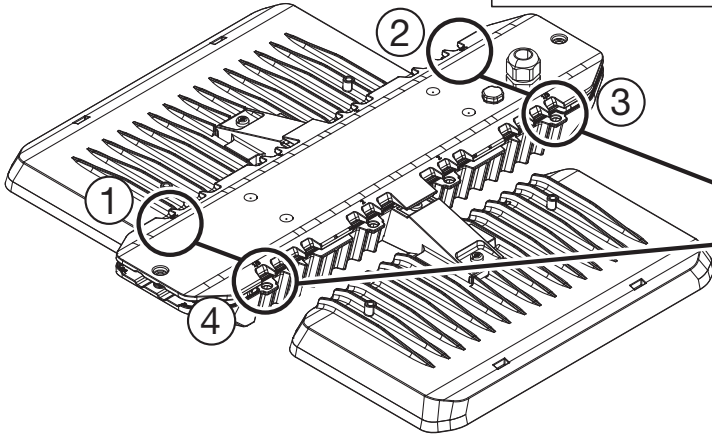

Licross[®] HighBay

Seilabhängung
rope suspension

59HL92004
59HL92005

siteco

2a 51HL...1.

59HL92004

59HL92005

H = 400...1400mm

2b 51HL...2.

59HL92004

59HL92005

H = 400...1400mm

2c 51HL...3.

59HL92004

L = 940mm±10

H = 400...1400mm

H

1/3

"click" 8x

1/3

"click" 4x

59HL92005

L = 540mm±50

H = 400...1400mm