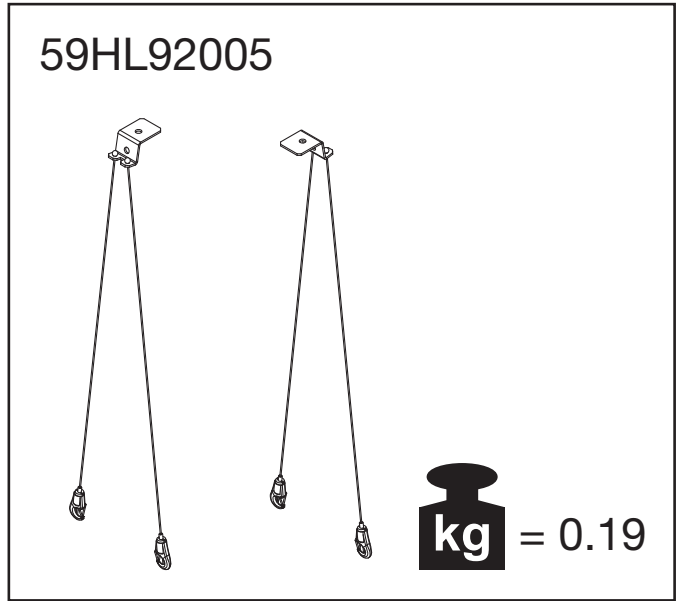

Licross[®] HighBay

Seilabhängung
rope suspension

59HL92004
59HL92005

siteco

2a 51HL...1.

59HL92004

59HL92005

H = 400...1400mm

2b 51HL...2.

59HL92004

59HL92005

H = 400...1400mm

2c 51HL...3.

59HL92004

L = 940mm±10

H = 400...1400mm

H

1/3

"click" 8x

1/3

"click" 4x

59HL92005

L = 540mm±50

H = 400...1400mm

H

3

4x / 8x

5