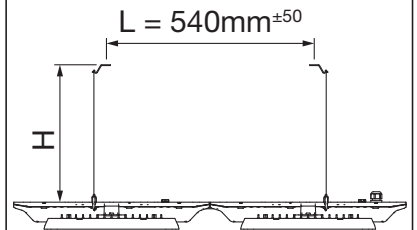

Licross[®] HighBay

Seilabhängung
rope suspension

59HL92004
59HL92005

siteco

2a 51HL...1.

59HL92004

59HL92005

H = 400...1400mm

2b 51HL...2.

59HL92004

59HL92005

H = 400...1400mm

2c 51HL...3.

59HL92004

L = 940mm±10

H = 400...1400mm

H

1/3

"click" 8x

1/3

"click" 4x

59HL92005

L = 540mm±50

H = 400...1400mm