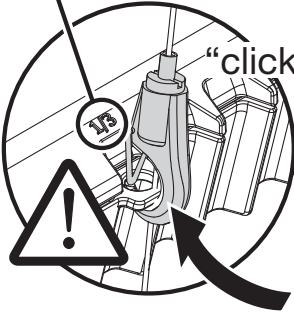

H

1/3

"click" 8x

1/3

"click" 4x

59HL92005

L = 540mm±50

H = 400...1400mm