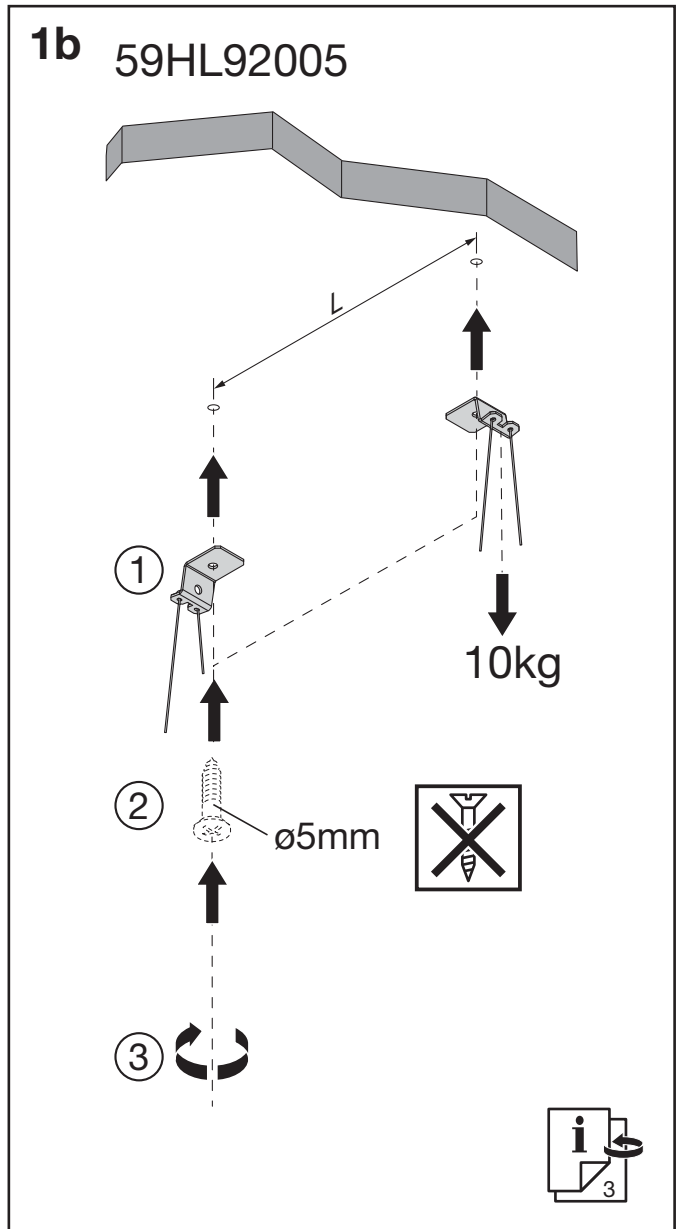

Licross[®] HighBay

Seilabhängung
rope suspension

59HL92004
59HL92005

siteco

2a 51HL...1.

59HL92004

59HL92005

H = 400...1400mm

2b 51HL...2.

59HL92004

59HL92005

H = 400...1400mm

2c 51HL...3.

59HL92004

L = 940mm±10

H = 400...1400mm

H

1/3

"click" 8x

1/3

"click" 4x

59HL92005

L = 540mm±50

H = 400...1400mm

H

3

4x / 8x

5