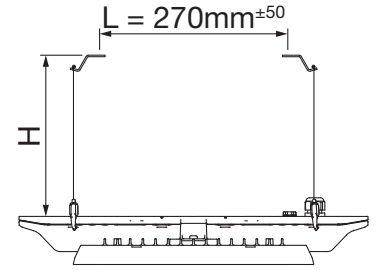

Licross[®] HighBay

Seilabhängung
rope suspension

59HL92004
59HL92005

siteco

2a 51HL...1.

59HL92004

59HL92005

H = 400...1400mm

2b 51HL...2.

59HL92004

59HL92005

H = 400...1400mm

2c 51HL...3.

59HL92004

L = 940mm±10

H = 400...1400mm

H

1/3

"click" 8x

1/3

"click" 4x

59HL92005

L = 540mm±50

H = 400...1400mm