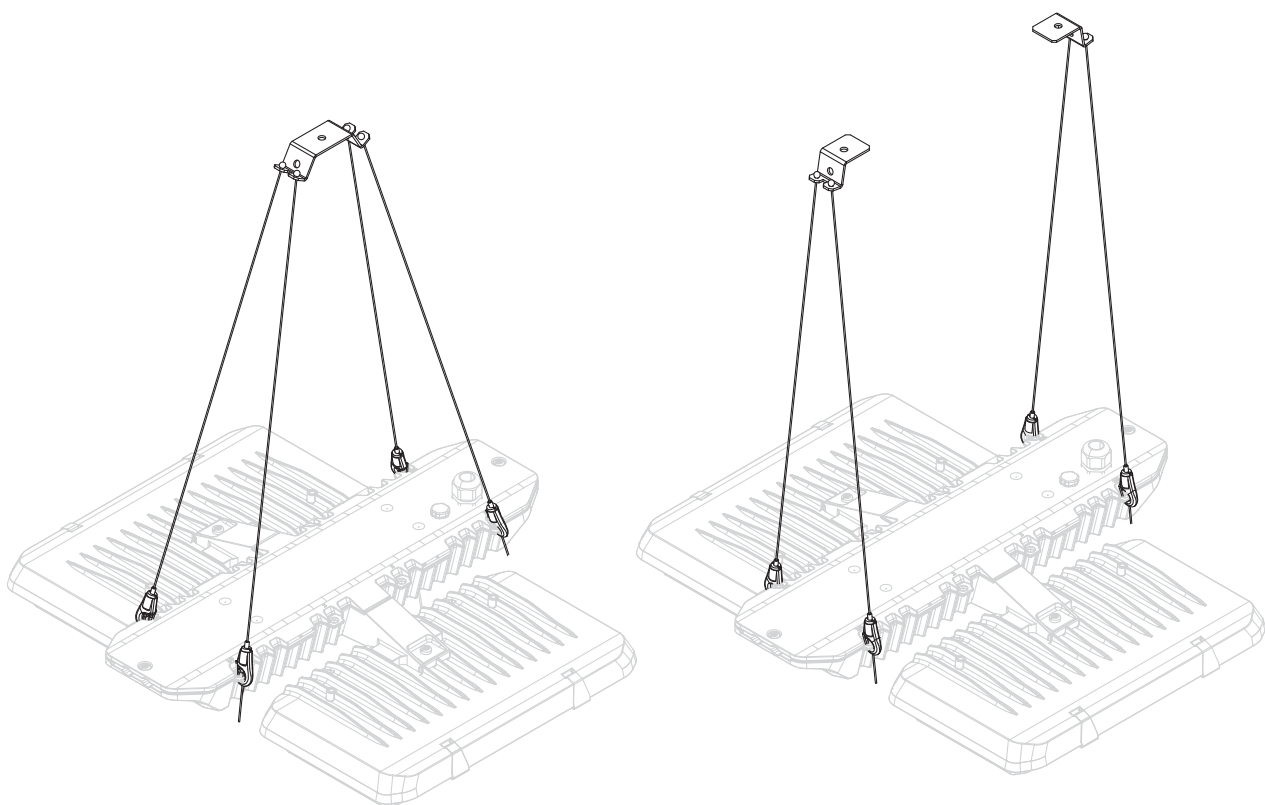

Licross[®] HighBay

Seilabhängung
rope suspension

59HL92004
59HL92005

siteco

2a 51HL...1.

59HL92004

59HL92005

H = 400...1400mm

2b 51HL...2.

59HL92004

59HL92005

H = 400...1400mm

2c 51HL...3.

59HL92004

L = 940mm±10

H = 400...1400mm

H

1/3

"click" 8x

1/3

"click" 4x

59HL92005

L = 540mm±50

H = 400...1400mm