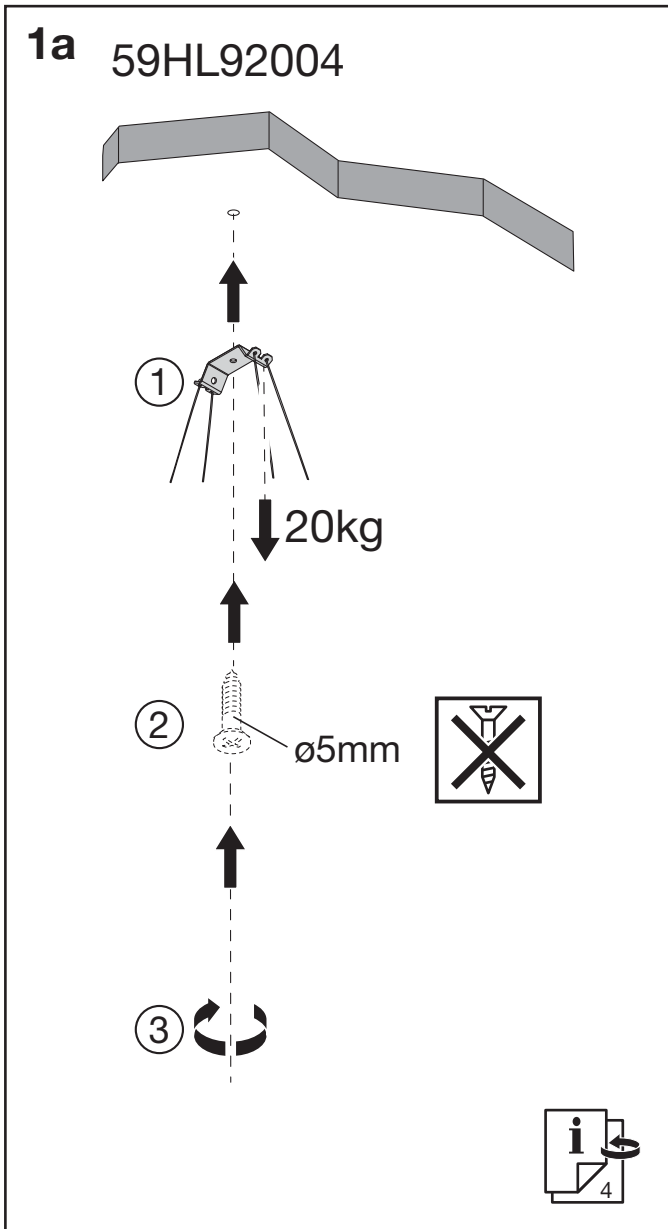

Licross[®] HighBay

Seilabhängung
rope suspension

59HL92004
59HL92005

siteco

2a 51HL...1.

59HL92004

59HL92005

H = 400...1400mm

2b 51HL...2.

59HL92004

59HL92005

H = 400...1400mm

2c 51HL...3.

59HL92004

L = 940mm±10

H = 400...1400mm

H

1/3

"click" 8x

1/3

"click" 4x

59HL92005

L = 540mm±50

H = 400...1400mm

H

3

4x / 8x

5