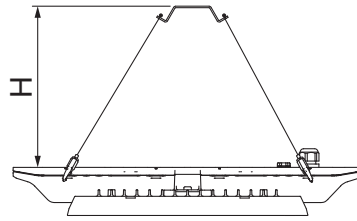

Licross[®] HighBay

Seilabhängung
rope suspension

59HL92004
59HL92005

siteco

2a 51HL...1.

59HL92004

59HL92005

H = 400...1400mm

2b 51HL...2.

59HL92004

59HL92005

H = 400...1400mm

2c 51HL...3.

59HL92004

L = 940mm±10

H = 400...1400mm

H

1/3

"click" 8x

1/3

"click" 4x

59HL92005

L = 540mm±50

H = 400...1400mm