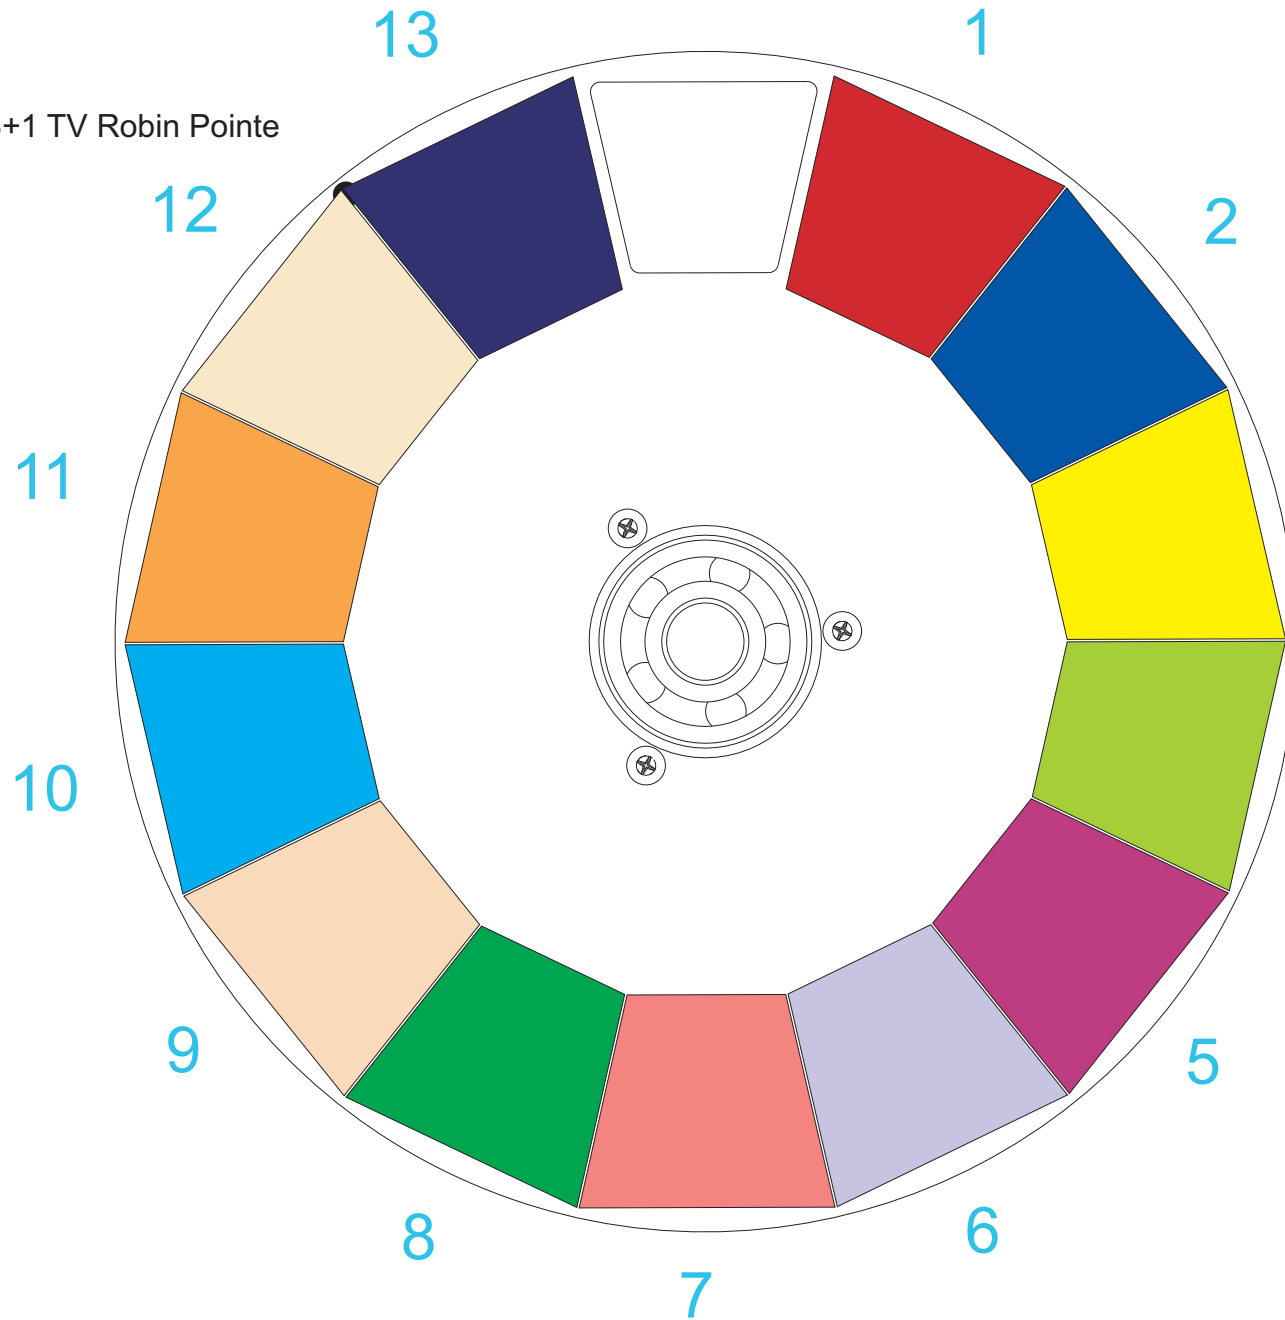

Ordering No. of assembled wheel:

99030160

Color Wheel 13+1 TV Robin Pointe

Ordering No. of clockwise from free:

14070356 Dark Red

14070357 Dark Blue

14070358 Yellow

1407 0374 Light Green

14070360 Magenta

14070375 Lavender

3 14070371 Pink

14070377 Deep Green

14070370 CTO 2700K

14070364 Blue

14070365 Orange

4 14070366 TC32LT "convers"

14070367 UV filter