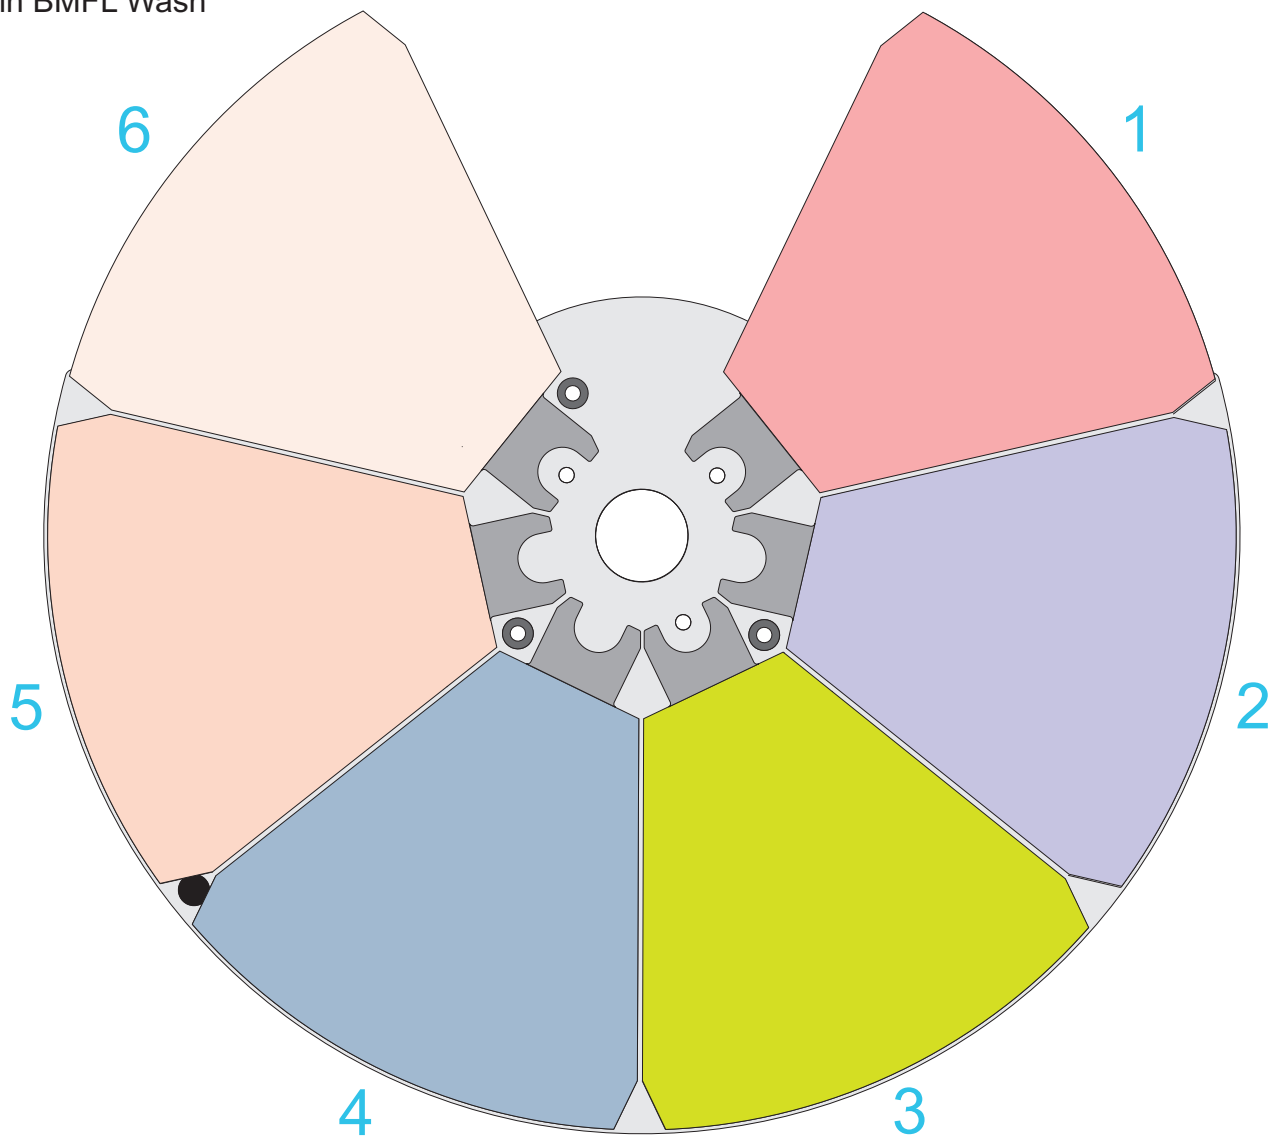

Ordering No. of assembled wheel:

99014571

Color Wheel II 6+1 Robin BMFL Wash

Ordering No.:

1. 99014263 Pink

2. 99014264 Lavender

3. 99014265 Light Green

4. 99014266 CTB 8000K

5. 99014267 Minus 1/1 Green

6. 99014268 Minus 1/2 Green