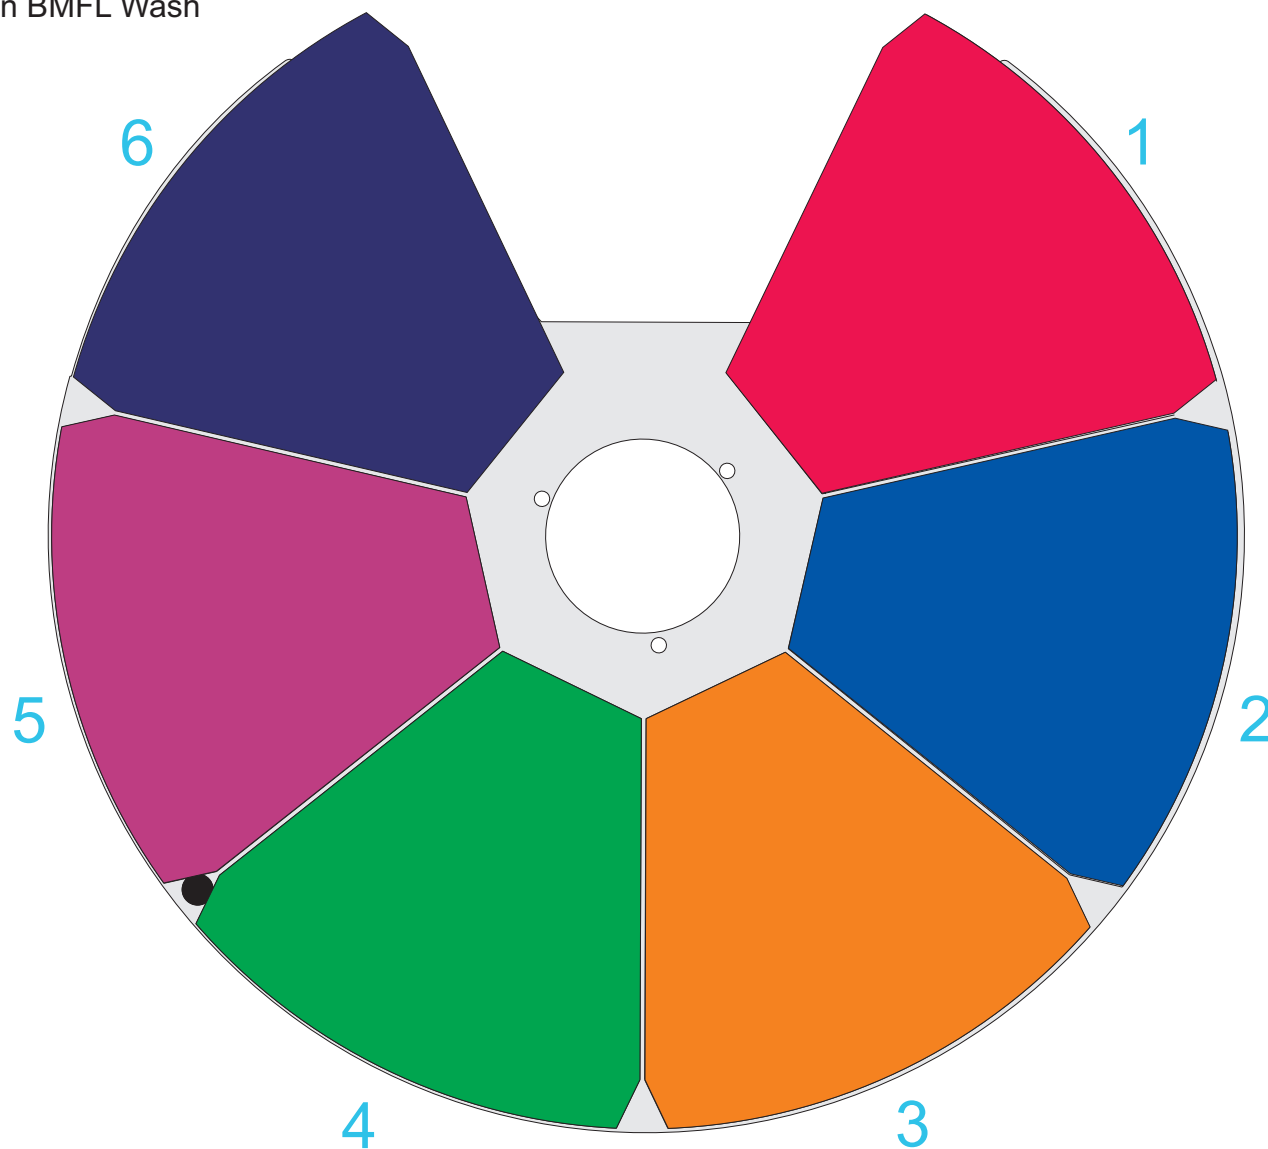

Ordering No. of assembled wheel:

99014570

Color Wheel I 6+1 Robin BMFL Wash

Ordering No.:

1. 14070411 Deep Red

2. 14070393 Deep Blue

3. 14070394 Orange

4. 14070395 Green

5. 14070396 Magenta

6. 14070397 Congo Blue