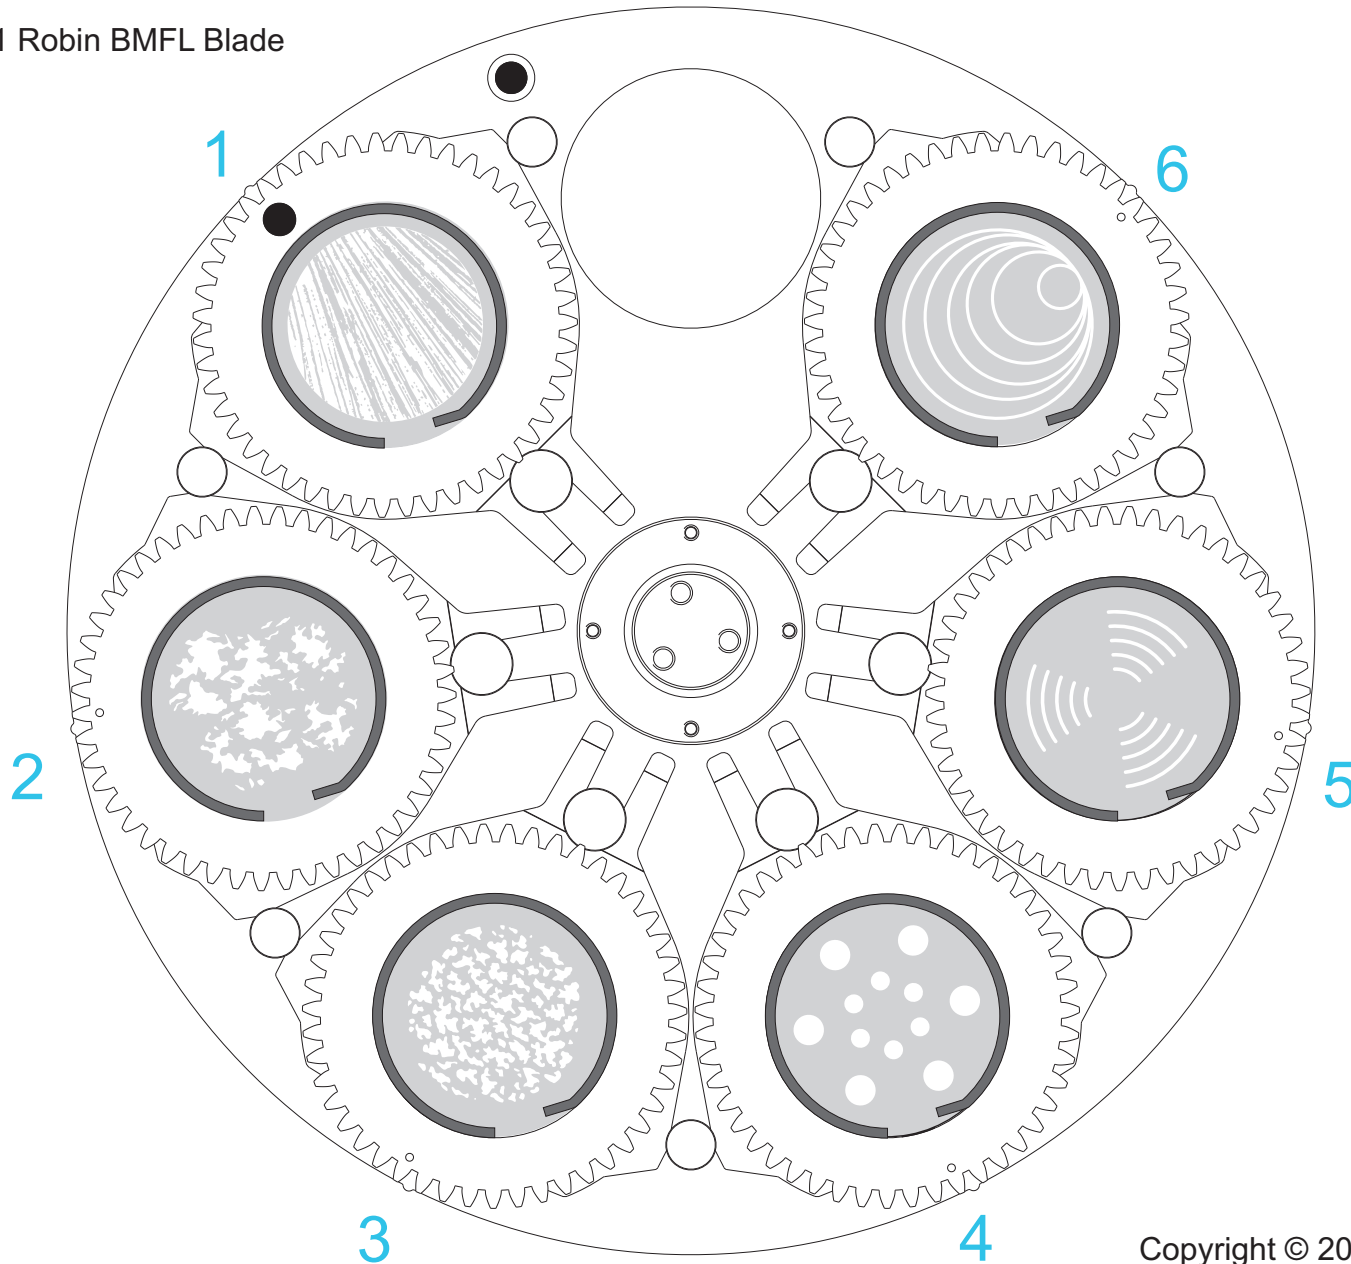

Ordering No. of assembled wheel:

99014645

RG 6+1 Robin BMFL Blade

Ordering No.:

1. 99014644 (gobo + gobo holder)
15020290 New Raylines (only gobo)
2. 99014643 (gobo + gobo holder)
15020303 Moon Scape XL (only gobo)
3. 99014642 (gobo + gobo holder)
15020302 Leaf Breakup Medium (only gobo)
4. 99014217 (gobo + gobo holder)
15020300 Rotating Dots (only gobo)
5. 99014218 (gobo + gobo holder)
15020297 Leaves (only gobo)
6. 99014536 (gobo + gobo holder)
15020301 Organic (only gobo)