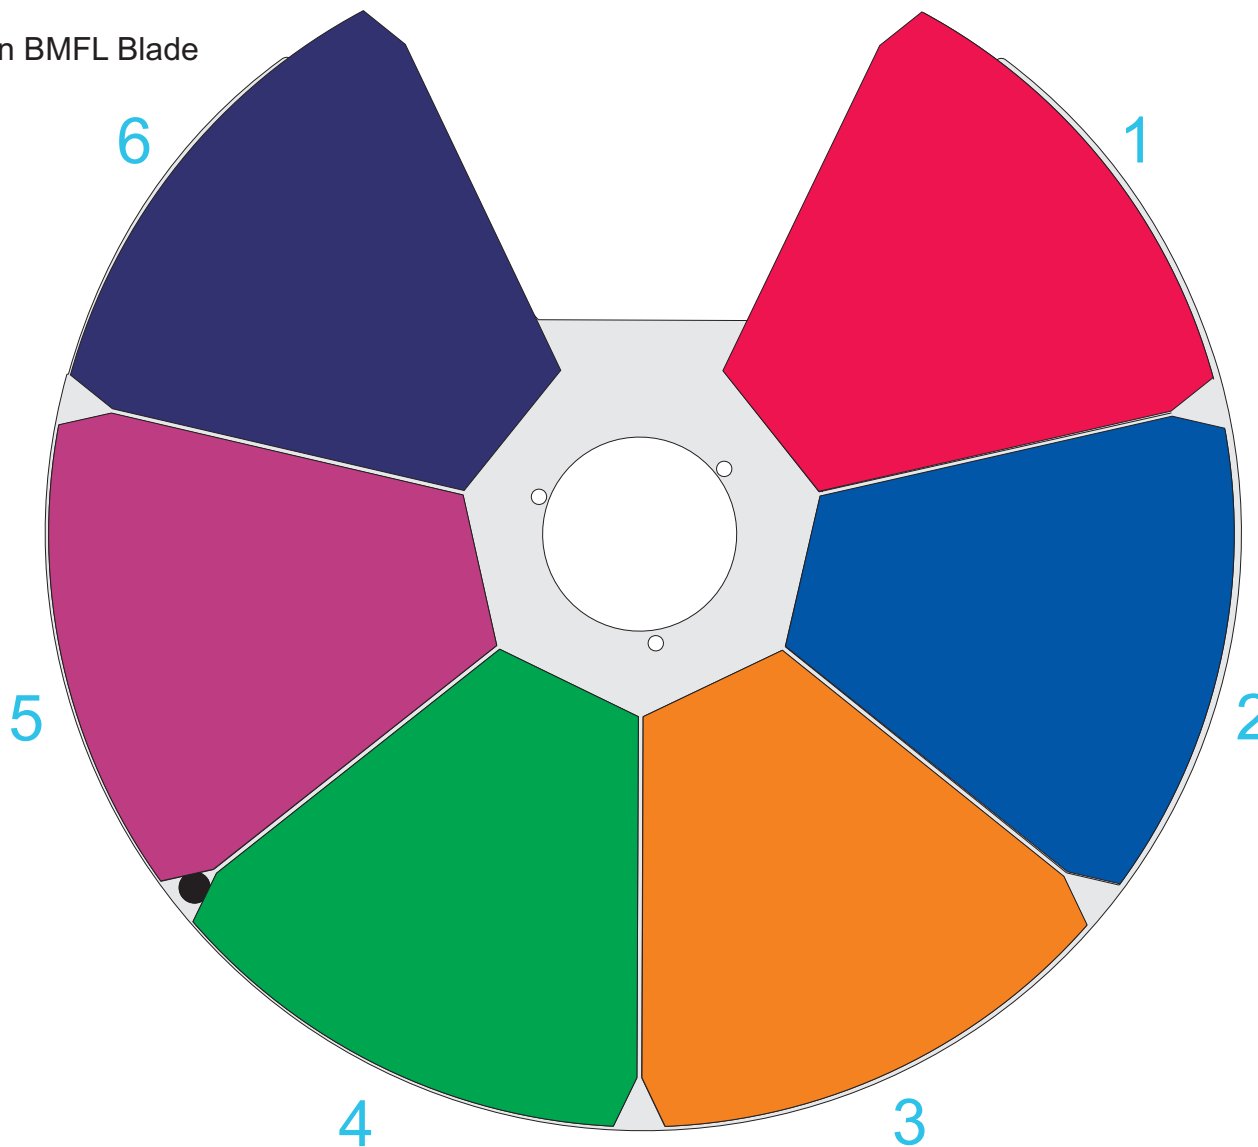

Ordering No. of assembled wheel:

99014570

Color Wheel I 6+1 Robin BMFL Blade

Ordering No.:

1. 14070411 Deep Red

2. 14070393 Deep Blue

3. 14070394 Orange

4. 14070395 Green

5. 14070396 Magenta

6. 14070397 Congo Blue