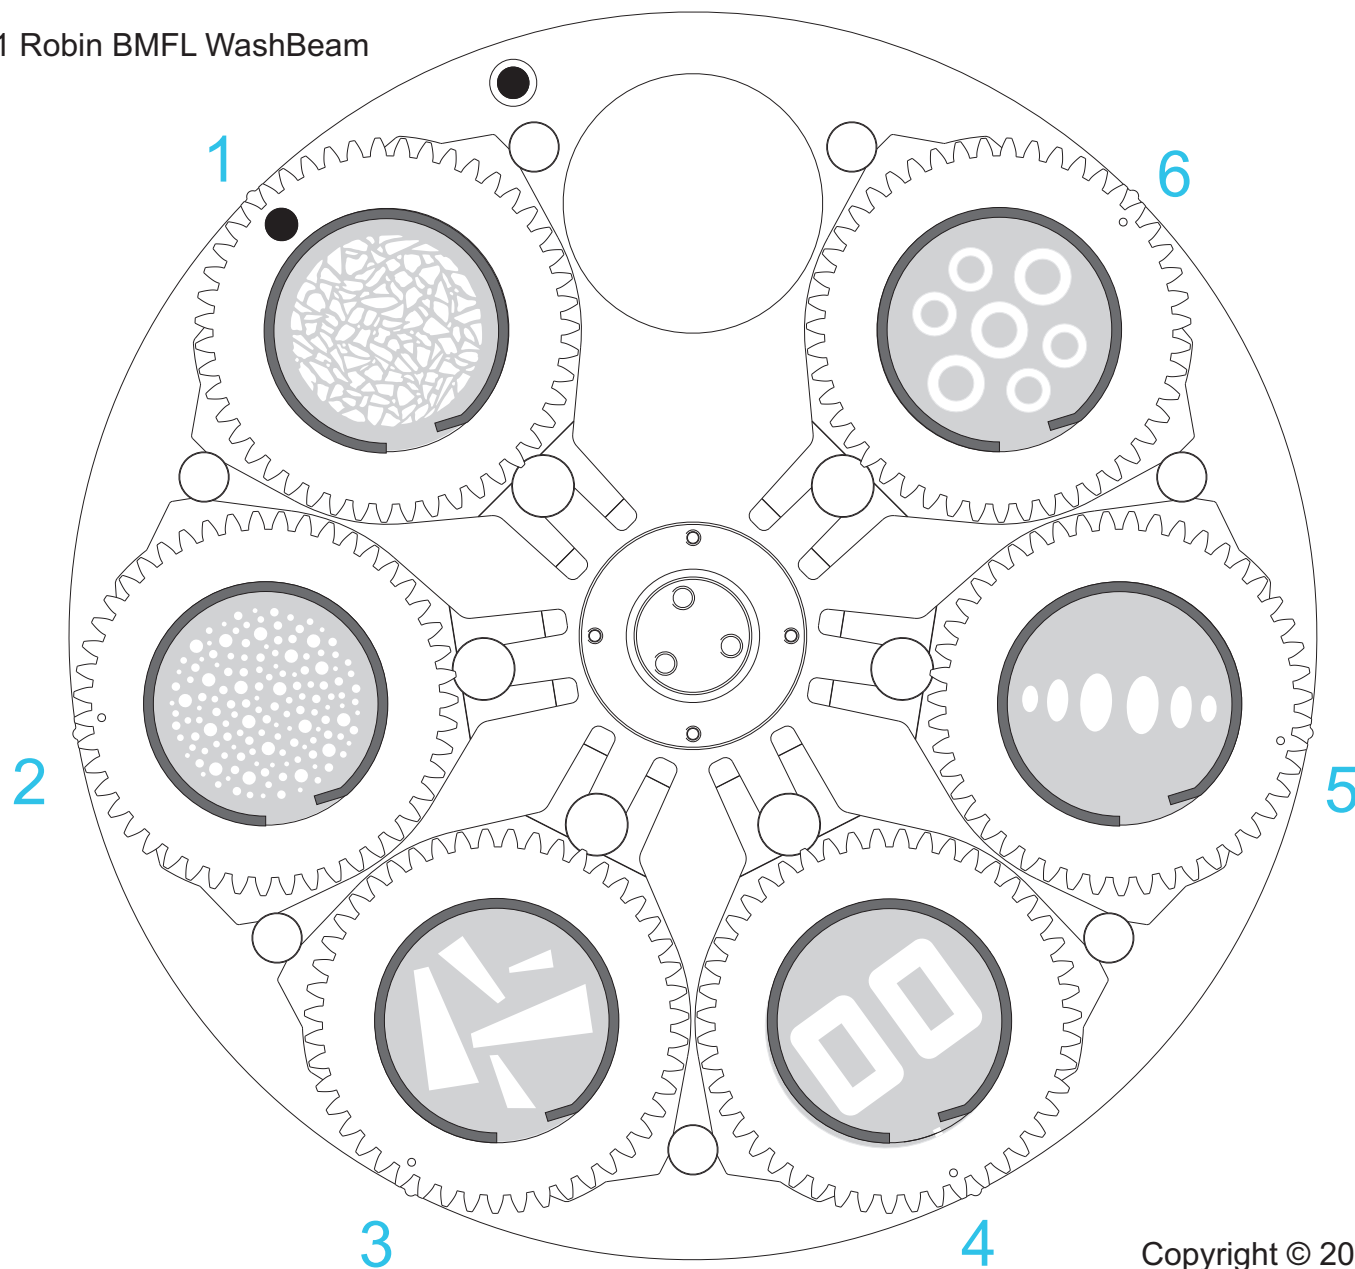

Ordering No. of assembled wheel:

99014683

RG 6+1 Robin BMFL WashBeam

Ordering No.:

1. 99014682 (gobo + gobo holder)
15020323 Stones (only gobo)
2. 99014681 (gobo + gobo holder)
15020322 Dot Breakup (only gobo)
3. 99014680 (gobo + gobo holder)
15020321 Arcadia 5 (only gobo)
4. 99014679 (gobo + gobo holder)
15020320 Two Rectangles (only gobo)
5. 99014678 (gobo + gobo holder)
15020319 Elipse Line (only gobo)
6. 99014677 (gobo + gobo holder)
15020318 Cone Seven (only gobo)