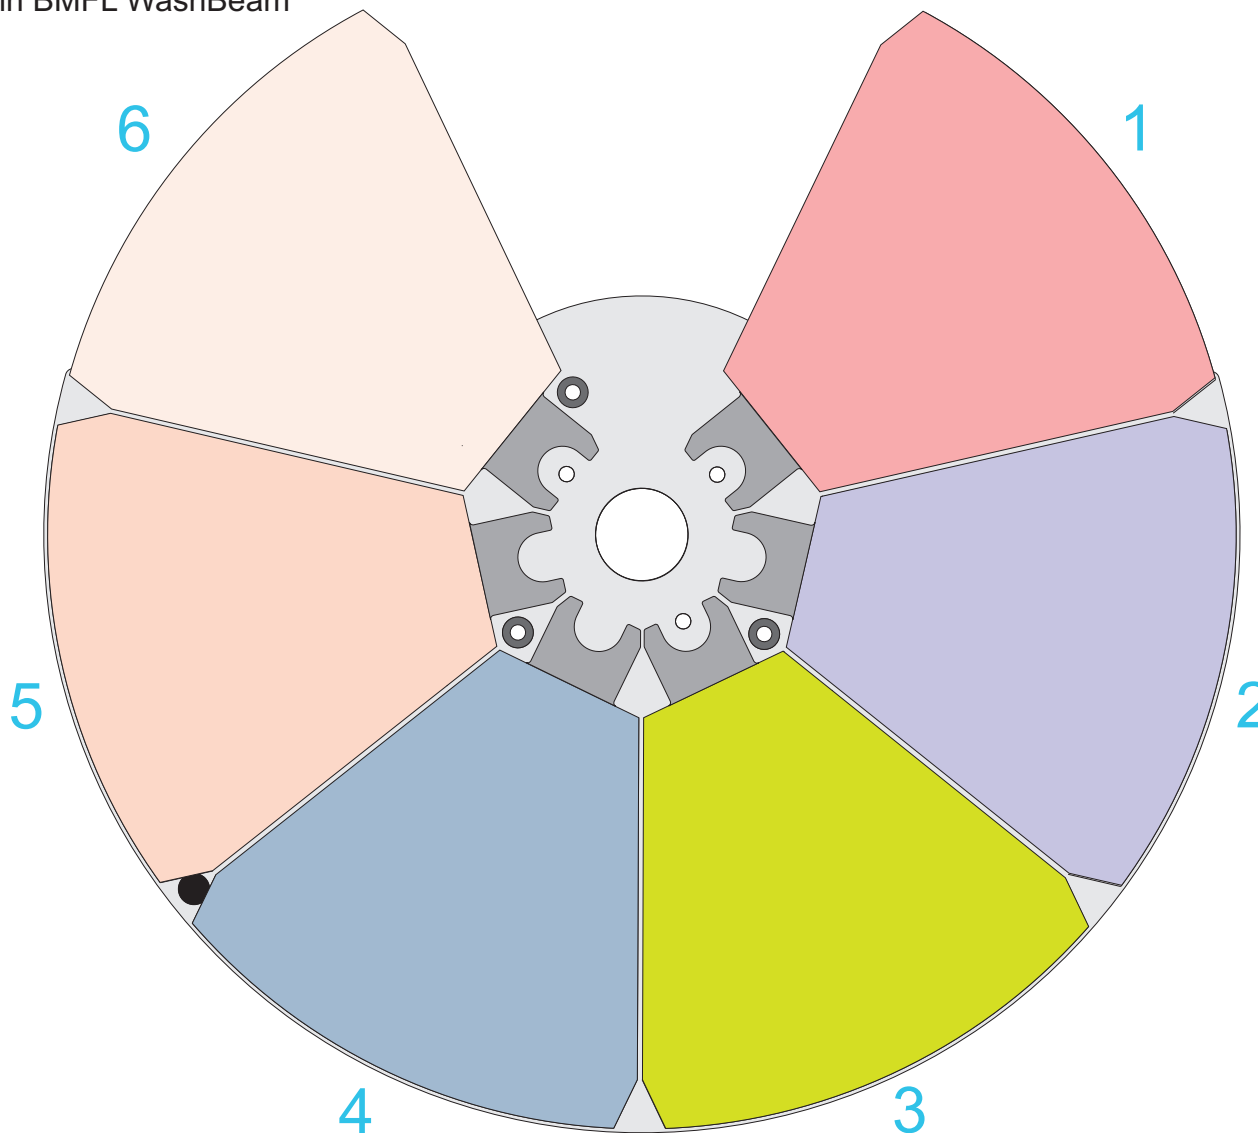

Ordering No. of assembled wheel:

99014571

Color Wheel II 6+1 Robin BMFL WashBeam

Ordering No.:

1. 99014263 Pink

2. 99014264 Lavender

3. 99014265 Light Green

4. 99014266 CTB 8000K

5. 99014267 Minus 1/1 Green

6. 99014268 Minus 1/2 Green