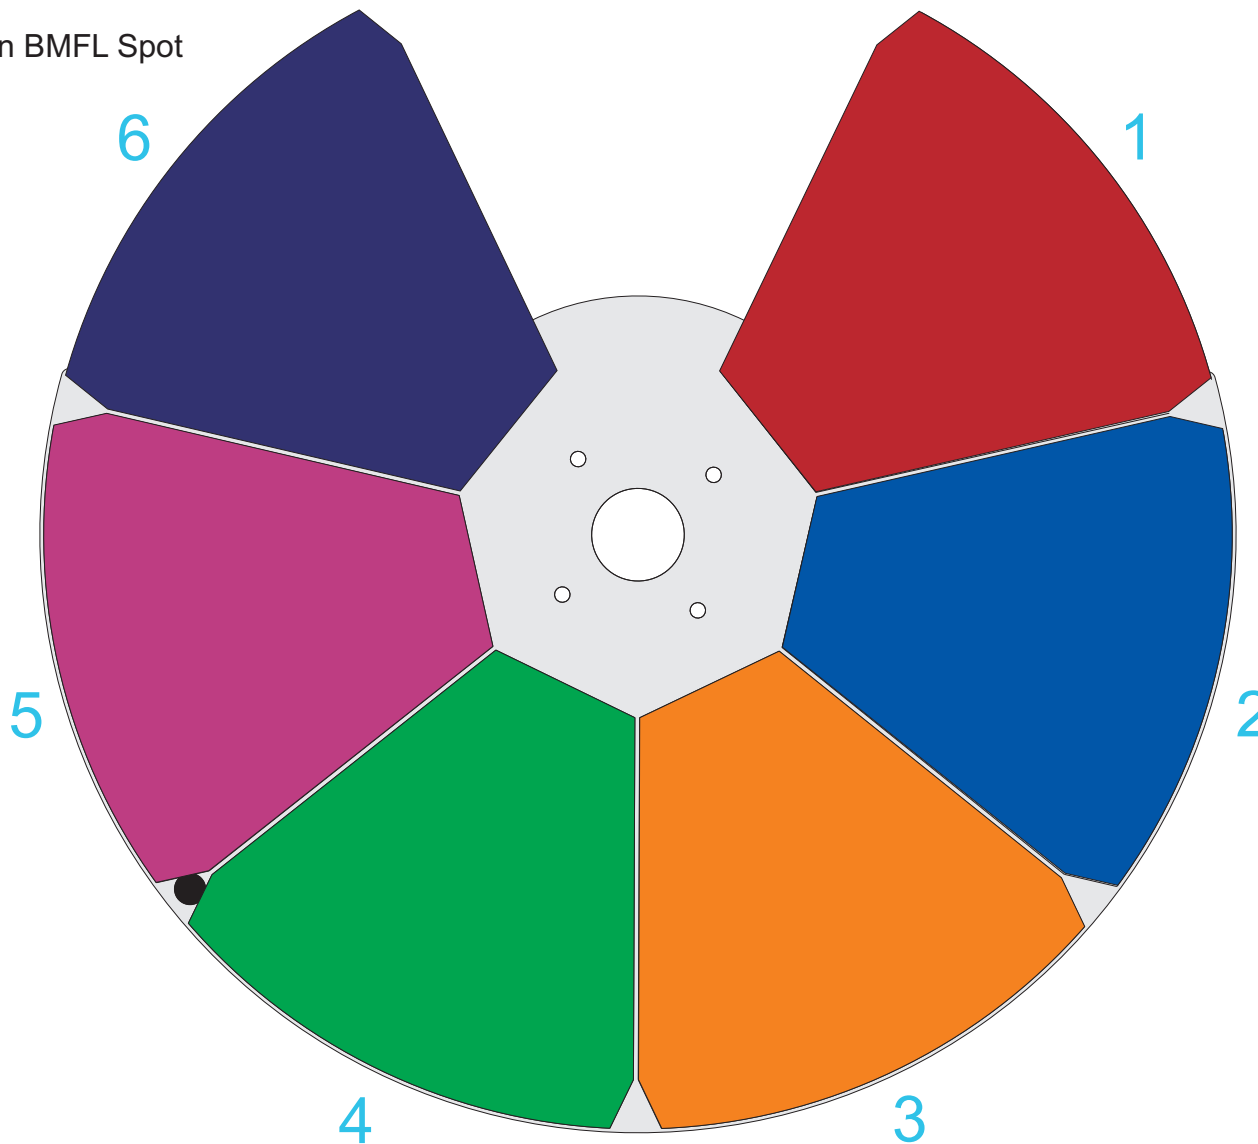

Ordering No. of assembled wheel:

99014270

Color Wheel I 6+1 Robin BMFL Spot

Ordering No.:

1. 14070411 Deep Red

2. 14070393 Deep Blue

3. 14070394 Orange

4. 14070395 Green

5. 14070396 Magenta

6. 14070397 Congo Blue