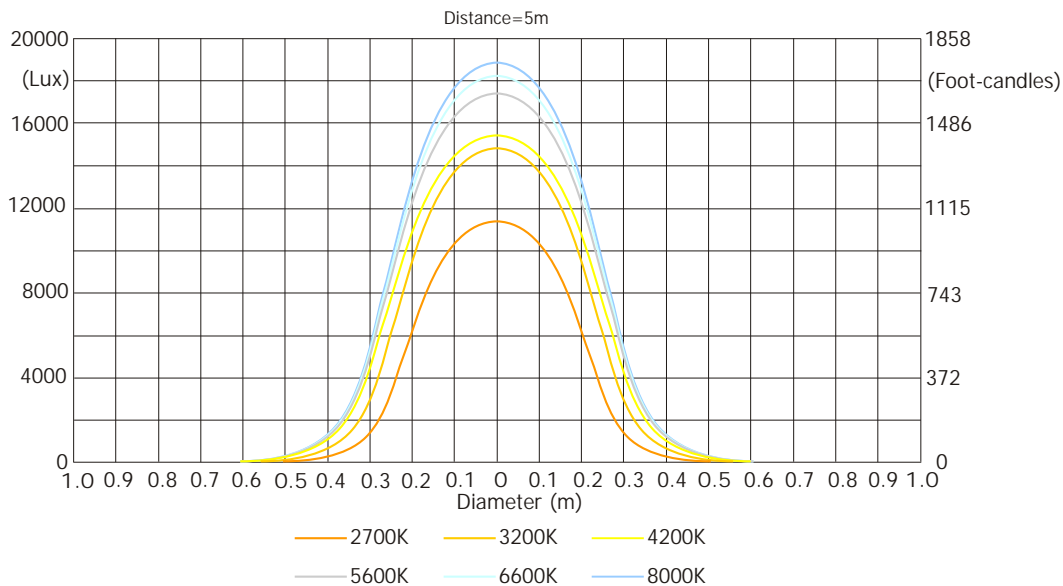

Illuminance distribution

Fixture settings:

DMX Mode: 3 (R+G+B+A+C+CB+LG=full)

Colour calibration mode: On

Colour mixing mode: RGB

Output mode: Intensity

Theatre mode: Off