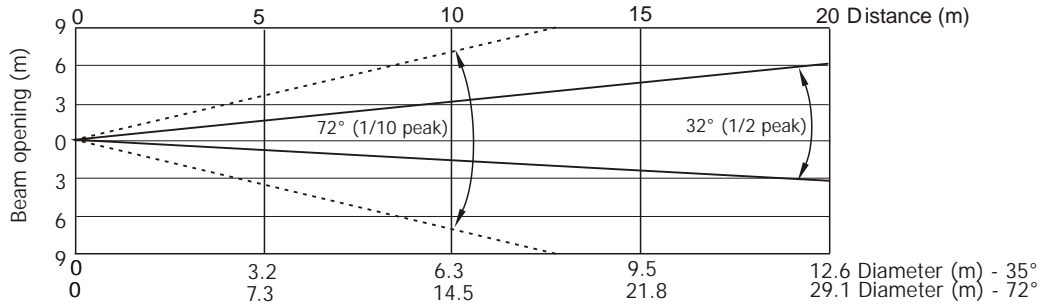

Robin DL7F Wash

Photometric Diagrams

Fresnel lens - Min. zoom

Total Output: 4170 lumens (at 8000K)

Output Mode: Intensity

Distance (m)	5	8	10	12	14	16	18	20	
White 2700K	7420/689	2900/269	1855/172	1290/120	945/88	725/67	570/53	464/43	Intensity (center) Lux/Footcandles
White 3200K	9700/901	3790/352	2425/225	1685/157	1237/115	950/70	750/70	610/56	
White 4200K	9900/920	3867/359	2475/230	1720/160	1260/117	970/90	764/71	620/58	
White 5600K	11140/1035	4352/404	2785/259	1935/180	1420/132	1088/101	860/80	700/65	
White 6600K	11590/1077	4527/421	2900/269	2012/187	1480/137	1132/105	895/83	724/67	
White 8000K	12400/1152	4844/450	3100/288	2153/200	1582/147	1210/113	955/89	775/72	

Illuminance distribution

Fixture settings:

DMX Mode: 3 (R+G+B+A+C+CB+LG=full)

Colour calibration mode: On

Colour mixing mode: RGB

Output mode: Intensity

Theatre mode: Off

Robin DL7F Wash

Photometric Diagrams

Fresnel lens - Max. zoom

Total Output: 8180 lumens (at 8000K)

Output Mode: Intensity

Distance (m)	5	8	10	12	14	16	18	20	
White 2700K	327/30	128/12	82/8	57/5	42/4	32/3	25/2.3	20/1.9	Intensity (center) Lux/Footcandles
White 3200K	436/41	170/16	109/10	76/7	56/5	43/4	34/3	27/2.5	
White 4200K	445/41	174/16	111/10	77/7	57/5	44/4	34/3	28/2.6	
White 5600K	502/47	196/18	125/12	87/8	64/6	50/5	39/3.6	30/2.9	
White 6600K	520/48	203/19	130/12	90/8	66/6	50/5	40/3.7	32/3	
White 8000K	550/51	215/20	138/13	96/9	70/7	54/5	42/4	34/3.2	

Illuminance distribution

Distance=5m

Fixture settings:

DMX Mode: 3 (R+G+B+A+C+CB+LG=full)

Colour calibration mode: On

Colour mixing mode: RGB

Output mode: Intensity

Theatre mode: Off