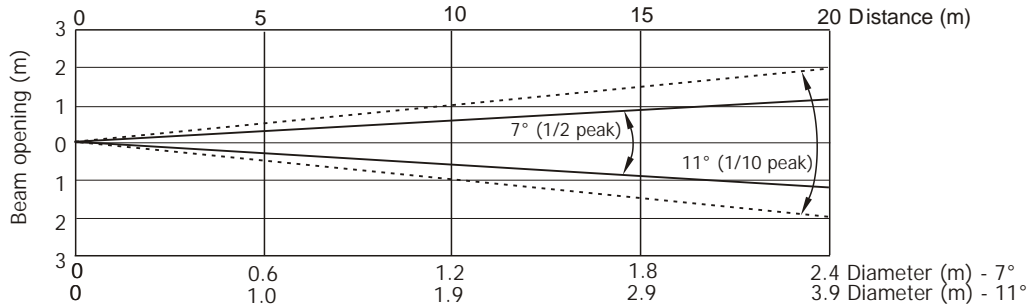

Robin DL7F Wash

Photometric Diagrams

Fresnel lens - Min. zoom

Total Output: 4170 lumens (at 8000K)

Output Mode: Intensity

Distance (m)	5	8	10	12	14	16	18	20	
White 2700K	7420/689	2900/269	1855/172	1290/120	945/88	725/67	570/53	464/43	Intensity (center) Lux/Footcandles
White 3200K	9700/901	3790/352	2425/225	1685/157	1237/115	950/70	750/70	610/56	
White 4200K	9900/920	3867/359	2475/230	1720/160	1260/117	970/90	764/71	620/58	
White 5600K	11140/1035	4352/404	2785/259	1935/180	1420/132	1088/101	860/80	700/65	
White 6600K	11590/1077	4527/421	2900/269	2012/187	1480/137	1132/105	895/83	724/67	
White 8000K	12400/1152	4844/450	3100/288	2153/200	1582/147	1210/113	955/89	775/72	

Illuminance distribution

Fixture settings:

DMX Mode: 3 (R+G+B+A+C+CB+LG=full)

Colour calibration mode: On

Colour mixing mode: RGB

Output mode: Intensity

Theatre mode: Off

Robin DL7F Wash

Photometric Diagrams

Fresnel lens - Max. zoom

Total Output: 8180 lumens (at 8000K)

Output Mode: Intensity

Distance (m)	5	8	10	12	14	16	18	20	
White 2700K	327/30	128/12	82/8	57/5	42/4	32/3	25/2.3	20/1.9	Intensity (center) Lux/Footcandles
White 3200K	436/41	170/16	109/10	76/7	56/5	43/4	34/3	27/2.5	
White 4200K	445/41	174/16	111/10	77/7	57/5	44/4	34/3	28/2.6	
White 5600K	502/47	196/18	125/12	87/8	64/6	50/5	39/3.6	30/2.9	
White 6600K	520/48	203/19	130/12	90/8	66/6	50/5	40/3.7	32/3	
White 8000K	550/51	215/20	138/13	96/9	70/7	54/5	42/4	34/3.2	