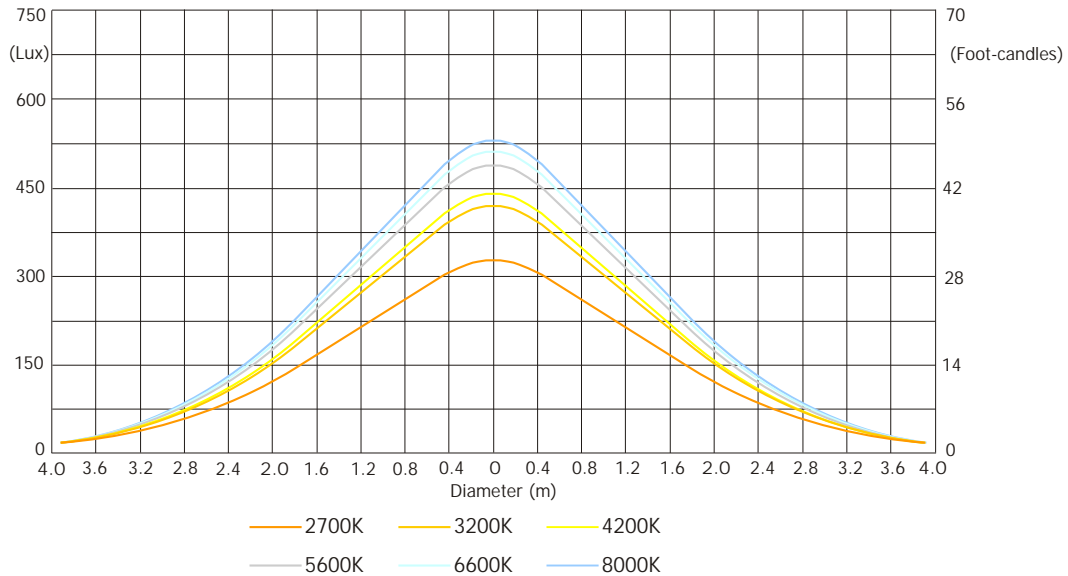

Robin DL7F Wash

Photometric Diagrams

Fresnel lens - Min. zoom

Total Output: 4170 lumens (at 8000K)

Output Mode: Intensity

Distance (m)	5	8	10	12	14	16	18	20	
White 2700K	7420/689	2900/269	1855/172	1290/120	945/88	725/67	570/53	464/43	Intensity (center) Lux/Footcandles
White 3200K	9700/901	3790/352	2425/225	1685/157	1237/115	950/70	750/70	610/56	
White 4200K	9900/920	3867/359	2475/230	1720/160	1260/117	970/90	764/71	620/58	
White 5600K	11140/1035	4352/404	2785/259	1935/180	1420/132	1088/101	860/80	700/65	
White 6600K	11590/1077	4527/421	2900/269	2012/187	1480/137	1132/105	895/83	724/67	
White 8000K	12400/1152	4844/450	3100/288	2153/200	1582/147	1210/113	955/89	775/72	

Photometric Diagrams

Fresnel lens - Max. zoom

Total Output: 8180 lumens (at 8000K)

Output Mode: Intensity

Distance (m)	5	8	10	12	14	16	18	20	
White 2700K	327/30	128/12	82/8	57/5	42/4	32/3	25/2.3	20/1.9	Intensity (center) Lux/Footcandles
White 3200K	436/41	170/16	109/10	76/7	56/5	43/4	34/3	27/2.5	
White 4200K	445/41	174/16	111/10	77/7	57/5	44/4	34/3	28/2.6	
White 5600K	502/47	196/18	125/12	87/8	64/6	50/5	39/3.6	30/2.9	
White 6600K	520/48	203/19	130/12	90/8	66/6	50/5	40/3.7	32/3	
White 8000K	550/51	215/20	138/13	96/9	70/7	54/5	42/4	34/3.2	

Illuminance distribution

Distance=5m

Fixture settings:

DMX Mode: 3 (R+G+B+A+C+CB+LG=full)

Colour calibration mode: On

Colour mixing mode: RGB

Output mode: Intensity

Theatre mode: Off