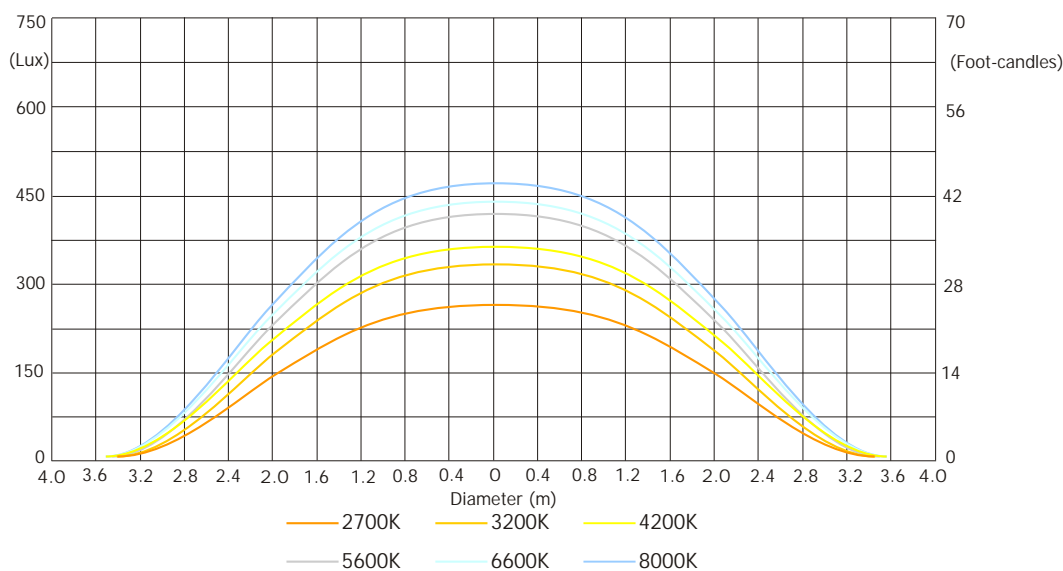

Robin DL7F Wash

Photometric Diagrams

PC lens - Min. zoom

Total Output: 6370 lumens (at 8000K)

Output Mode: Intensity

Distance (m)	5	8	10	12	14	16	18	20	
White 2700K	11460/1065	4480/416	2865/266	1990/185	1460/136	1120/104	885/82	716/66	Intensity (center) Lux/Footcandles
White 3200K	15140/1407	5915/550	3785/352	2630/244	1930/179	1480/137	1168/109	945/88	
White 4200K	15540/1443	6070/564	3890/361	2700/251	1798/167	1377/128	1088/101	881/82	
White 5600K	17400/1616	6800/632	4350/404	3020/281	2220/206	1700/158	1342/125	1087/101	
White 6600K	18120/1683	7078/657	4530/420	3145/292	2311/215	1770/164	1400/130	1132/105	
White 8000K	19070/1772	7450/692	4770/443	3310/308	2432/226	1860/173	1471/137	1190/110	

Illuminance distribution

Fixture settings:

DMX Mode: 3 (R+G+B+A+C+CB+LG=full)

Colour calibration mode: On

Colour mixing mode: RGB

Output mode: Intensity

Theatre mode: Off

Robin DL7F Wash

Photometric Diagrams

PC lens - Max. zoom

Total Output: 9760 lumens (at 8000K)

Output Mode: Intensity

Distance (m)	5	8	10	12	14	16	18	20	
White 2700K	270/25	105/10	68/6	47/4	34/3	26/2.4	20/2	17/1.6	Intensity (center) Lux/Footcandles
White 3200K	357/33	140/13	90/8	62/6	46/4	35/3	28/2.6	22/2	
White 4200K	365/34	143/13	91/9	64/6	47/4	36/3	28/2.6	23/2	
White 5600K	416/39	163/15	104/10	72/7	53/5	40/4	32/3	26/2.4	
White 6600K	446/41	174/16	111/10	77/7	57/5	44/4	34/3.2	28/2.6	
White 8000K	480/45	188/17	120/11	84/8	61/6	47/4	37/3.4	30/2.8	

Illuminance distribution

Distance=5m

Fixture settings:

DMX Mode: 3 (R+G+B+A+C+CB+LG=full)

Colour calibration mode: On

Colour mixing mode: RGB

Output mode: Intensity

Theatre mode: Off