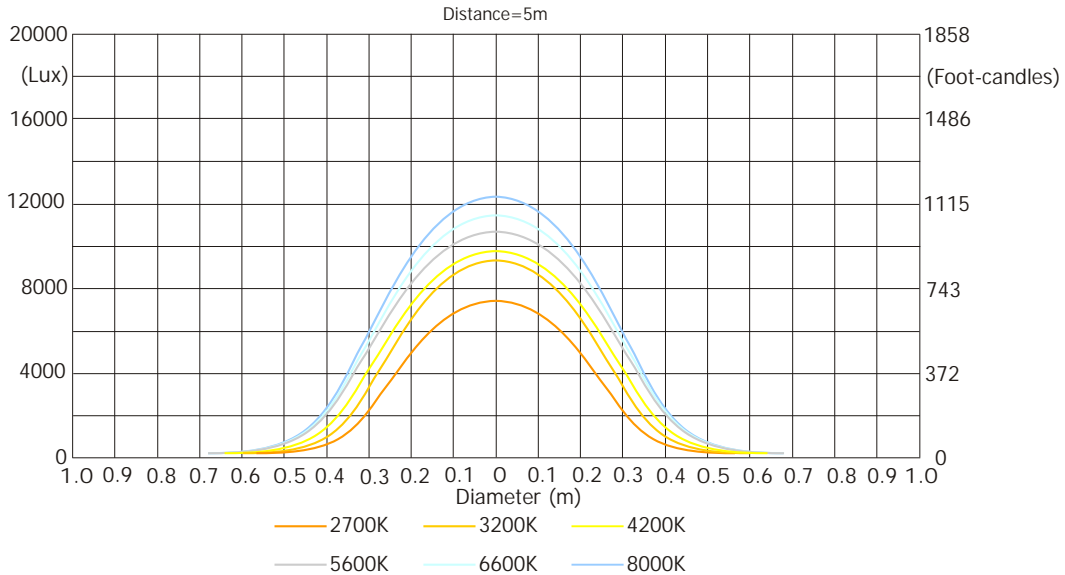

Illuminance distribution

Fixture settings:

DMX Mode: 3 (R+G+B+A+C+CB+LG=full)

Colour calibration mode: On

Colour mixing mode: RGB

Output mode: Intensity

Theatre mode: Off