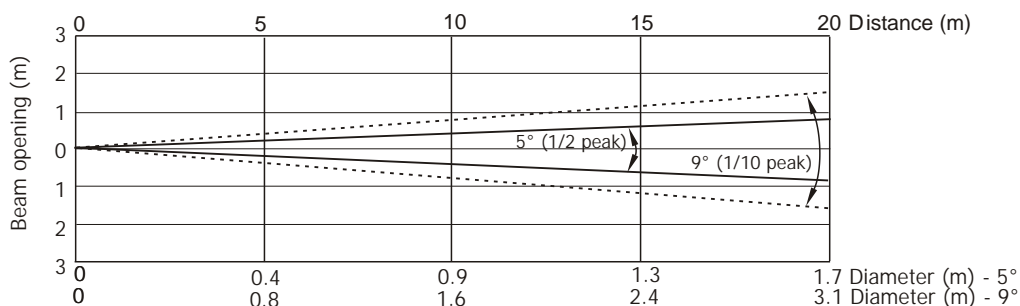

Illuminance distribution

Distance=5m

Fixture settings:

DMX Mode: 3 (R+G+B+A+C+CB+LG=full)

Colour calibration mode: On

Colour mixing mode: RGB

Output mode: Intensity

Theatre mode: Off

Robin DL7F Wash

Photometric Diagrams

PC lens - Min. zoom

Total Output: 6370 lumens (at 8000K)

Output Mode: Intensity

Distance (m)	5	8	10	12	14	16	18	20	
White 2700K	11460/1065	4480/416	2865/266	1990/185	1460/136	1120/104	885/82	716/66	Intensity (center) Lux/Footcandles
White 3200K	15140/1407	5915/550	3785/352	2630/244	1930/179	1480/137	1168/109	945/88	
White 4200K	15540/1443	6070/564	3890/361	2700/251	1798/167	1377/128	1088/101	881/82	
White 5600K	17400/1616	6800/632	4350/404	3020/281	2220/206	1700/158	1342/125	1087/101	
White 6600K	18120/1683	7078/657	4530/420	3145/292	2311/215	1770/164	1400/130	1132/105	
White 8000K	19070/1772	7450/692	4770/443	3310/308	2432/226	1860/173	1471/137	1190/110	