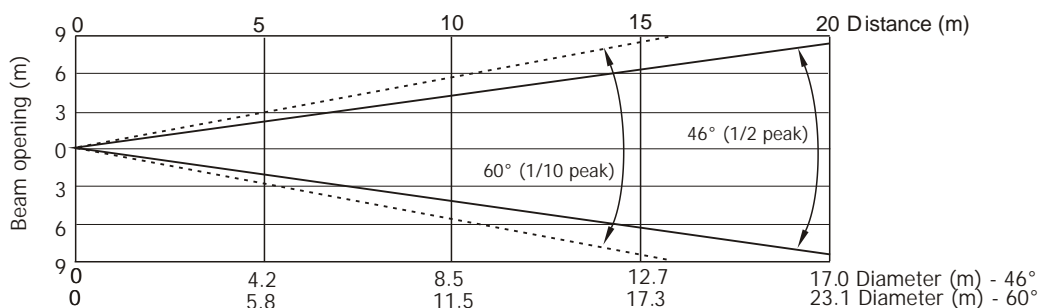

Robin DL7F Wash

Photometric Diagrams

PC lens - Max. zoom

Total Output: 9760 lumens (at 8000K)

Output Mode: Intensity

Distance (m)	5	8	10	12	14	16	18	20	
White 2700K	270/25	105/10	68/6	47/4	34/3	26/2.4	20/2	17/1.6	Intensity (center) Lux/Footcandles
White 3200K	357/33	140/13	90/8	62/6	46/4	35/3	28/2.6	22/2	
White 4200K	365/34	143/13	91/9	64/6	47/4	36/3	28/2.6	23/2	
White 5600K	416/39	163/15	104/10	72/7	53/5	40/4	32/3	26/2.4	
White 6600K	446/41	174/16	111/10	77/7	57/5	44/4	34/3.2	28/2.6	
White 8000K	480/45	188/17	120/11	84/8	61/6	47/4	37/3.4	30/2.8