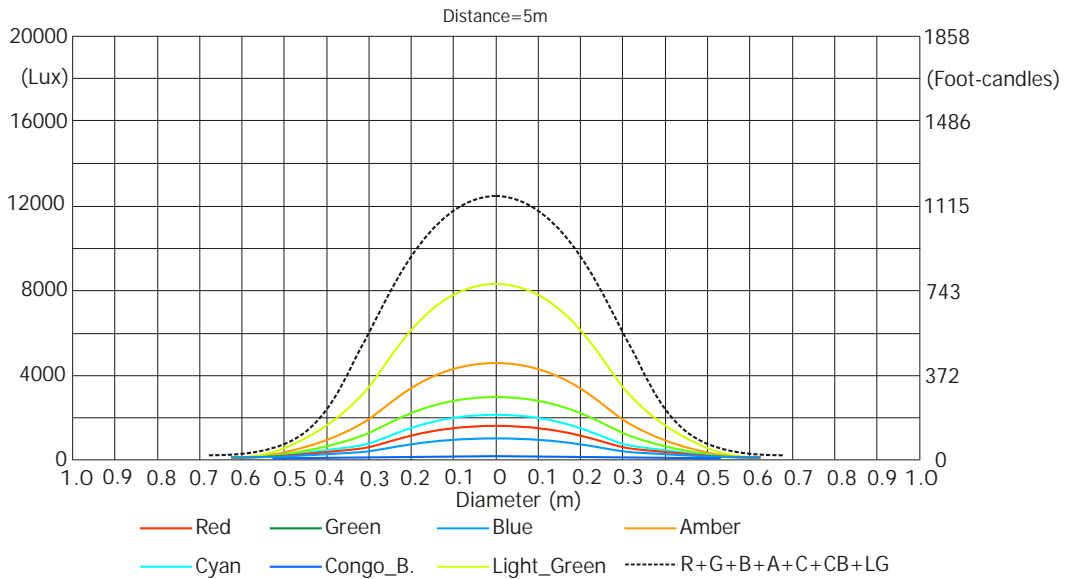

Illuminance distribution

Fixture settings:

DMX Mode: 3
Colour calibration mode: On
Colour mixing mode: RGB
Output mode: Intensity
Theatre mode: Off