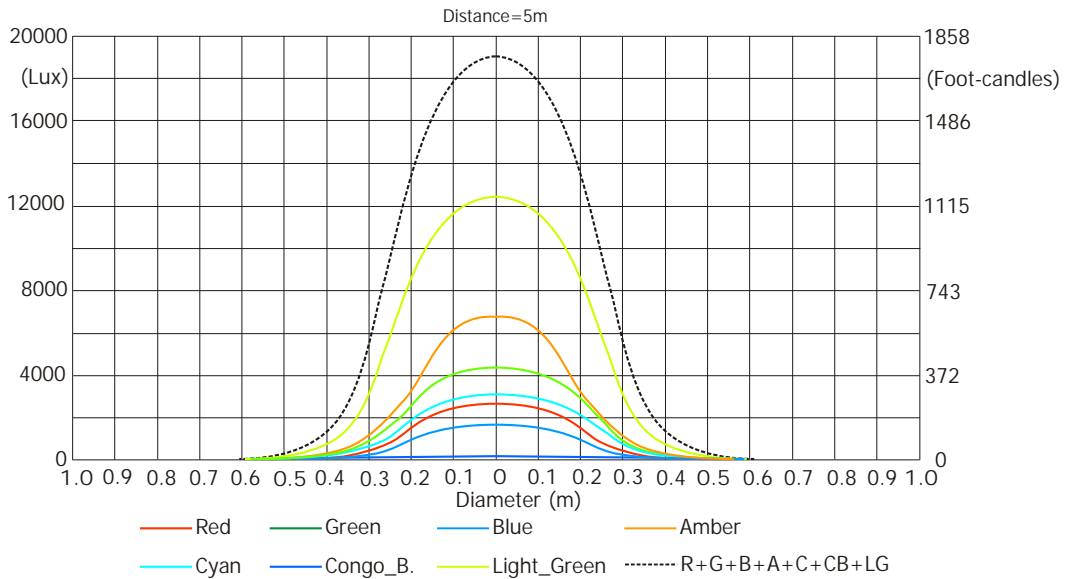

Illuminance distribution

Fixture settings:

DMX Mode: 3
Colour calibration mode: On
Colour mixing mode: RGB
Output mode: Intensity
Theatre mode: Off