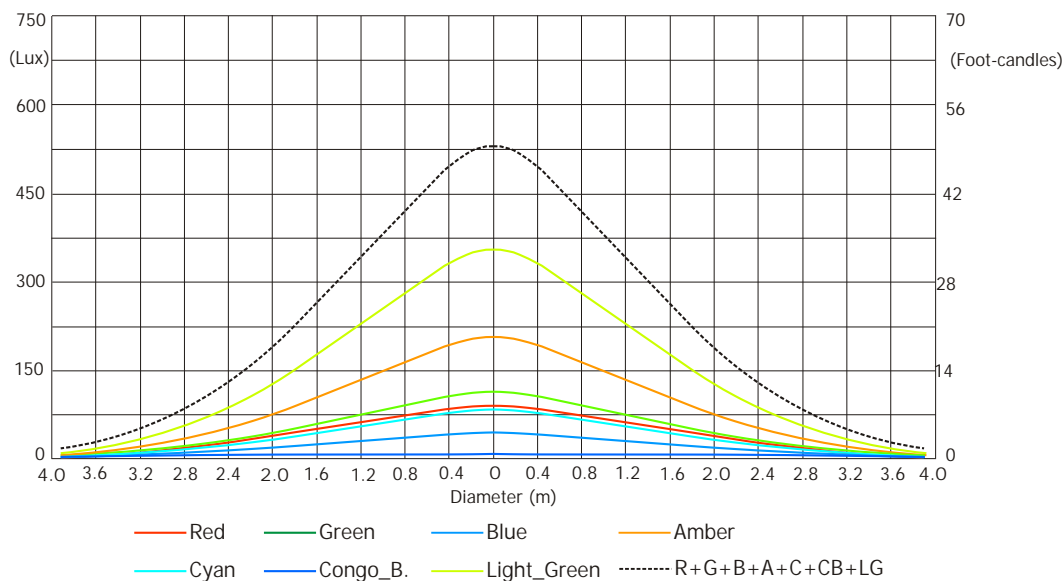

Total Output: 8420 lumens

Output Mode: Intensity

Distance (m)	5	8	10	12	14	16	18	20	
Red	94/9	37/3	24/2	16/1.5	12/1.1	9/0.9	7/0.7	6/0.5	Intensity (center) Lux/footcandles
Green	125/12	49/5	31/3	22/2	16/1.5	12/1.1	10/0.9	8/0.7	
Blue	46/4	18/1.7	12/1.1	8/0.7	6/0.5	5/0.4	4/0.3	3/0.3	
Amber	200/19	78/7	50/5	35/3	25/2.4	20/1.8	15/1.4	13/1.2	
Cyan	88/8	34/3	22/2	15/1.4	11/1	9/0.8	7/0.6	6/0.5	
Congo Blue	0.3/0	0.1/0	0.1/0	0.1/0	0/0	0/0	0/0	0/0	
Light Green	350/33	137/13	88/8	61/6	45/4	34/3	27/3	22/2	
R+G+B+A+C+CB+LG	570/53	222/21	143/13	99/9	73/7	56/5	44/4	35/3	

Illuminance distribution

Distance=5m

Fixture settings:

DMX Mode: 3
 Colour calibration mode: On
 Colour mixing mode: RGB
 Output mode: Intensity
 Theatre mode: Off

Robin DL7F Wash

Photometric Diagrams

PC lens - Min. zoom

Total Output: 6400 lumens

Output Mode: Intensity

Distance (m)	5	8	10	12	14	16	18	20	
Red	2670/248	1043/97	668/62	464/43	340/32	260/24	206/19	167/16	Intensity (center) Lux/footcandles
Green	4280/398	1670/155	1070/99	743/69	545/51	418/39	380/31	268/25	
Blue	1540/143	600/56	385/36	267/25	196/18	150/14	118/11	96/9	
Amber	6630/616	2590/241	1657/154	1151/107	846/79	648/60	511/48	414/39	
Cyan	3060/284	1195/111	765/71	531/49	390/36	300/28	236/22	190/18	
Congo Blue	10/0.9	4/0.4	2.5/0.2	1.7/0.2	1.3/0.1	1.0/0.1	0.8/0.1	0.6/0.1	
Light Green	12220/1135	4773/444	3055/284	2122/197	1558/144	1193/110	943/88	763/71	
R+G+B+A+C+CB+LG	19170/1781	7490/696	4793/445	3330/309	2445/227	1870/174	1480/137	1200/111	