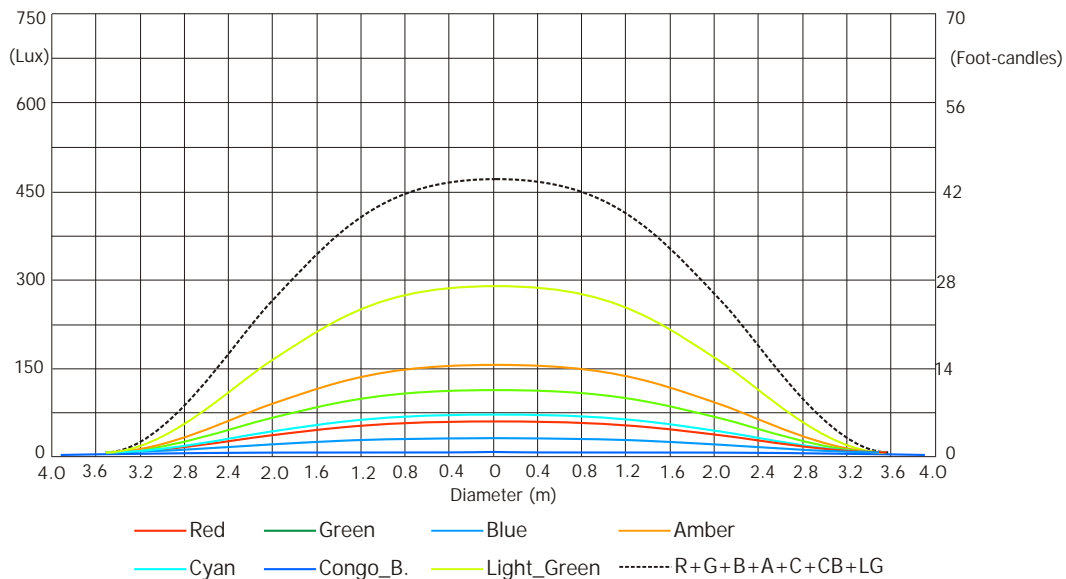

Total Output: 6400 lumens

Output Mode: Intensity

Distance (m)	5	8	10	12	14	16	18	20	
Red	2670/248	1043/97	668/62	464/43	340/32	260/24	206/19	167/16	Intensity (center) Lux/footcandles
Green	4280/398	1670/155	1070/99	743/69	545/51	418/39	380/31	268/25	
Blue	1540/143	600/56	385/36	267/25	196/18	150/14	118/11	96/9	
Amber	6630/616	2590/241	1657/154	1151/107	846/79	648/60	511/48	414/39	
Cyan	3060/284	1195/111	765/71	531/49	390/36	300/28	236/22	190/18	
Congo Blue	10/0.9	4/0.4	2.5/0.2	1.7/0.2	1.3/0.1	1.0/0.1	0.8/0.1	0.6/0.1	
Light Green	12220/1135	4773/444	3055/284	2122/197	1558/144	1193/110	943/88	763/71	
R+G+B+A+C+CB+LG	19170/1781	7490/696	4793/445	3330/309	2445/227	1870/174	1480/137	1200/111	

Illuminance distribution

Fixture settings:

DMX Mode: 3
 Colour calibration mode: On
 Colour mixing mode: RGB
 Output mode: Intensity
 Theatre mode: Off

Robin DL7F Wash

Photometric Diagrams

PC lens - Max. zoom

Total Output: 9915 lumens

Output Mode: Intensity

Distance (m)	5	8	10	12	14	16	18	20	
Red	62/6	24/2	16/1.4	10/1	8/0.7	6/0.6	5/0.4	4/0.4	Intensity (center) Lux/footcandles
Green	100/9	40/3.6	25/2.3	17/1.6	13/1.2	10/0.9	8/0.7	6/0.6	
Blue	38/4	15/1.4	10/0.9	7/0.6	5/0.5	4/0.3	3/0.3	2.4/0.2	
Amber	152/14	59/6	38/4	26/3	19/1.8	15/1.4	12/1.1	10/0.9	
Cyan	70/7	28/3	18/2	12/1.1	9/0.81	7/0.6	6/0.5	4/0.4	
Congo Blue	0.2/0	0.1/0	0/0	0/0	0/0	0/0	0/0	0/0	
Light Green	287/27	112/10	72/7	50/6	37/4	28/2.6	22/2.1	18/1.7	
R+G+B+A+C+CB+LG	488/45	190/18	122/11	85/8	62/6	48/4	38/3.5	30/2.8	

Illuminance distribution

Distance=5m

Fixture settings:

DMX Mode: 3
 Colour calibration mode: On
 Colour mixing mode: RGB
 Output mode: Intensity
 Theatre mode: Off

Copyright © 2016 Robe Lighting s.r.o. - All rights reserved
 All Specifications subject to change without notice