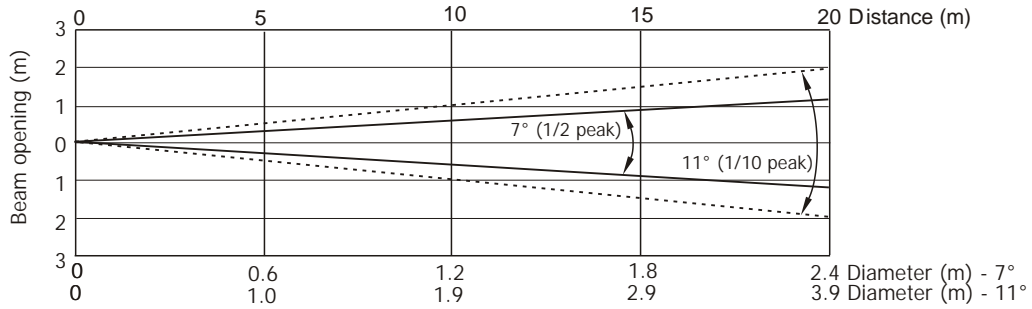

Robin DL7F Wash

Photometric Diagrams

Fresnel lens - Min. zoom

Total Output: 4230 lumens

Output Mode: Intensity

Distance (m)	5	8	10	12	14	16	18	20	
Red	1790/166	700/65	447/42	310/29	228/21	175/16	138/13	112/10	Intensity (center) Lux/footcandles
Green	2850/265	1110/103	712/66	495/46	365/34	278/26	220/20	178/17	
Blue	1020/95	398/37	255/24	177/17	130/12	100/9	79/7	64/6	
Amber	4180/388	1630/152	1045/97	725/67	533/50	408/38	322/30	260/24	
Cyan	2015/187	787/73	504/47	350/33	257/24	197/18	155/14	126/12	
Congo Blue	6.3/0.6	2.5/0.2	1.6/0.1	1.1/0.1	0.8/0.1	0.6/0.1	0.5/0	0.4/0	
Light Green	8050/748	3144/292	2012/187	1398/130	1027/95	786/73	621/58	503/47	
R+G+B+A+C+CB+LG	12600/1170	4922/457	3150/293	2188/203	1607/149	1230/114	972/90	787/73	

Illuminance distribution

Fixture settings:

DMX Mode: 3
 Colour calibration mode: On
 Colour mixing mode: RGB
 Output mode: Intensity
 Theatre mode: Off

Robin DL7F Wash

Photometric Diagrams

Fresnel lens - Max. zoom

Total Output: 8420 lumens

Output Mode: Intensity

Distance (m)	5	8	10	12	14	16	18	20	
Red	94/9	37/3	24/2	16/1.5	12/1.1	9/0.9	7/0.7	6/0.5	Intensity (center) Lux/footcandles
Green	125/12	49/5	31/3	22/2	16/1.5	12/1.1	10/0.9	8/0.7	
Blue	46/4	18/1.7	12/1.1	8/0.7	6/0.5	5/0.4	4/0.3	3/0.3	
Amber	200/19	78/7	50/5	35/3	25/2.4	20/1.8	15/1.4	13/1.2	
Cyan	88/8	34/3	22/2	15/1.4	11/1	9/0.8	7/0.6	6/0.5	
Congo Blue	0.3/0	0.1/0	0.1/0	0.1/0	0/0	0/0	0/0	0/0	
Light Green	350/33	137/13	88/8	61/6	45/4	34/3	27/3	22/2	
R+G+B+A+C+CB+LG	570/53	222/21	143/13	99/9	73/7	56/5	44/4	35/3	