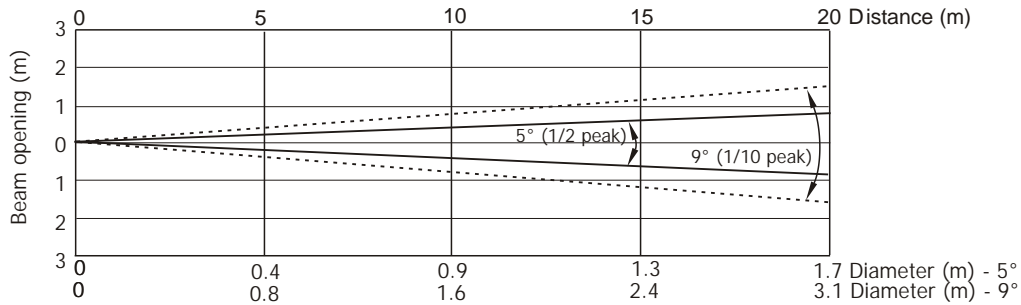

Total Output: 8420 lumens

Output Mode: Intensity

Distance (m)	5	8	10	12	14	16	18	20	
Red	94/9	37/3	24/2	16/1.5	12/1.1	9/0.9	7/0.7	6/0.5	Intensity (center) Lux/footcandles
Green	125/12	49/5	31/3	22/2	16/1.5	12/1.1	10/0.9	8/0.7	
Blue	46/4	18/1.7	12/1.1	8/0.7	6/0.5	5/0.4	4/0.3	3/0.3	
Amber	200/19	78/7	50/5	35/3	25/2.4	20/1.8	15/1.4	13/1.2	
Cyan	88/8	34/3	22/2	15/1.4	11/1	9/0.8	7/0.6	6/0.5	
Congo Blue	0.3/0	0.1/0	0.1/0	0.1/0	0/0	0/0	0/0	0/0	
Light Green	350/33	137/13	88/8	61/6	45/4	34/3	27/3	22/2	
R+G+B+A+C+CB+LG	570/53	222/21	143/13	99/9	73/7	56/5	44/4	35/3	

Illuminance distribution

Distance=5m

Fixture settings:

DMX Mode: 3
 Colour calibration mode: On
 Colour mixing mode: RGB
 Output mode: Intensity
 Theatre mode: Off

Robin DL7F Wash

Photometric Diagrams

PC lens - Min. zoom

Total Output: 6400 lumens

Output Mode: Intensity

Distance (m)	5	8	10	12	14	16	18	20	
Red	2670/248	1043/97	668/62	464/43	340/32	260/24	206/19	167/16	Intensity (center) Lux/footcandles
Green	4280/398	1670/155	1070/99	743/69	545/51	418/39	380/31	268/25	
Blue	1540/143	600/56	385/36	267/25	196/18	150/14	118/11	96/9	
Amber	6630/616	2590/241	1657/154	1151/107	846/79	648/60	511/48	414/39	
Cyan	3060/284	1195/111	765/71	531/49	390/36	300/28	236/22	190/18	
Congo Blue	10/0.9	4/0.4	2.5/0.2	1.7/0.2	1.3/0.1	1.0/0.1	0.8/0.1	0.6/0.1	
Light Green	12220/1135	4773/444	3055/284	2122/197	1558/144	1193/110	943/88	763/71	
R+G+B+A+C+CB+LG	19170/1781	7490/696	4793/445	3330/309	2445/227	1870/174	1480/137	1200/111	