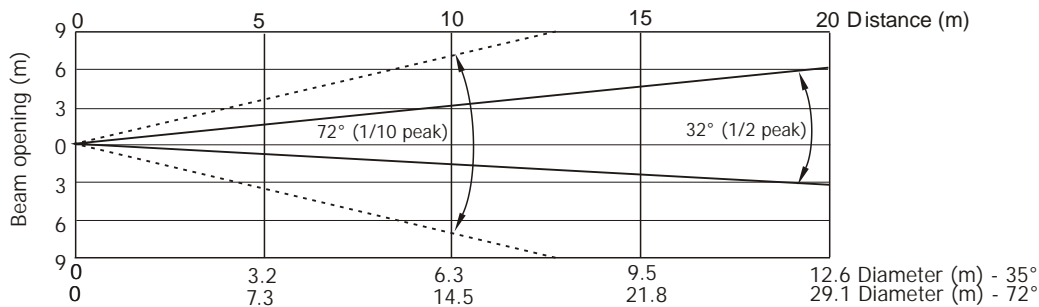

Robin DL7F Wash

Photometric Diagrams

Fresnel lens - Min. zoom

Total Output: 4230 lumens

Output Mode: Intensity

Distance (m)	5	8	10	12	14	16	18	20	
Red	1790/166	700/65	447/42	310/29	228/21	175/16	138/13	112/10	Intensity (center) Lux/footcandles
Green	2850/265	1110/103	712/66	495/46	365/34	278/26	220/20	178/17	
Blue	1020/95	398/37	255/24	177/17	130/12	100/9	79/7	64/6	
Amber	4180/388	1630/152	1045/97	725/67	533/50	408/38	322/30	260/24	
Cyan	2015/187	787/73	504/47	350/33	257/24	197/18	155/14	126/12	
Congo Blue	6.3/0.6	2.5/0.2	1.6/0.1	1.1/0.1	0.8/0.1	0.6/0.1	0.5/0	0.4/0	
Light Green	8050/748	3144/292	2012/187	1398/130	1027/95	786/73	621/58	503/47	
R+G+B+A+C+CB+LG	12600/1170	4922/457	3150/293	2188/203	1607/149	1230/114	972/90	787/73	

Illuminance distribution

Fixture settings:

DMX Mode: 3
 Colour calibration mode: On
 Colour mixing mode: RGB
 Output mode: Intensity
 Theatre mode: Off

Robin DL7F Wash

Photometric Diagrams

Fresnel lens - Max. zoom

Total Output: 8420 lumens

Output Mode: Intensity

Distance (m)	5	8	10	12	14	16	18	20	
Red	94/9	37/3	24/2	16/1.5	12/1.1	9/0.9	7/0.7	6/0.5	Intensity (center) Lux/footcandles
Green	125/12	49/5	31/3	22/2	16/1.5	12/1.1	10/0.9	8/0.7	
Blue	46/4	18/1.7	12/1.1	8/0.7	6/0.5	5/0.4	4/0.3	3/0.3	
Amber	200/19	78/7	50/5	35/3	25/2.4	20/1.8	15/1.4	13/1.2	
Cyan	88/8	34/3	22/2	15/1.4	11/1	9/0.8	7/0.6	6/0.5	
Congo Blue	0.3/0	0.1/0	0.1/0	0.1/0	0/0	0/0	0/0	0/0	
Light Green	350/33	137/13	88/8	61/6	45/4	34/3	27/3	22/2	
R+G+B+A+C+CB+LG	570/53	222/21	143/13	99/9	73/7	56/5	44/4	35/3	

Illuminance distribution

Distance=5m

Fixture settings:

DMX Mode: 3
 Colour calibration mode: On
 Colour mixing mode: RGB
 Output mode: Intensity
 Theatre mode: Off

Robin DL7F Wash

Photometric Diagrams

PC lens - Min. zoom