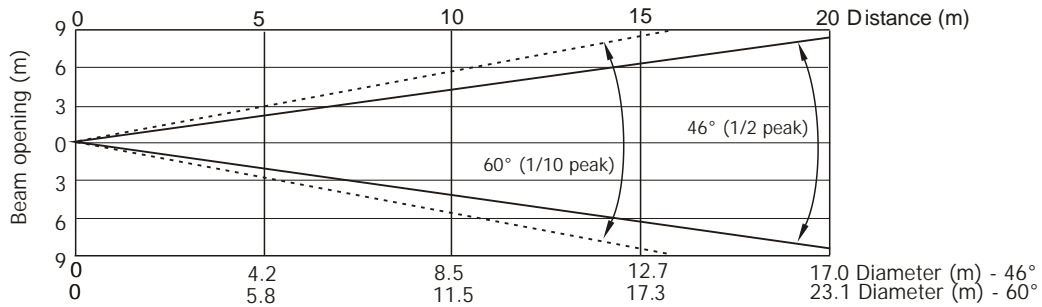

Robin DL7F Wash

Photometric Diagrams

PC lens - Max. zoom

Total Output: 9915 lumens

Output Mode: Intensity

Distance (m)	5	8	10	12	14	16	18	20	
Red	62/6	24/2	16/1.4	10/1	8/0.7	6/0.6	5/0.4	4/0.4	Intensity (center) Lux/footcandles
Green	100/9	40/3.6	25/2.3	17/1.6	13/1.2	10/0.9	8/0.7	6/0.6	
Blue	38/4	15/1.4	10/0.9	7/0.6	5/0.5	4/0.3	3/0.3	2.4/0.2	
Amber	152/14	59/6	38/4	26/3	19/1.8	15/1.4	12/1.1	10/0.9	
Cyan	70/7	28/3	18/2	12/1.1	9/0.81	7/0.6	6/0.5	4/0.4	
Congo Blue	0.2/0	0.1/0	0/0	0/0	0/0	0/0	0/0	0/0	
Light Green	287/27	112/10	72/7	50/6	37/4	28/2.6	22/2.1	18/1.7	
R+G+B+A+C+CB+LG	488/45	190/18	122/11	85/8	62/6	48/4	38/3.5	30/2.8