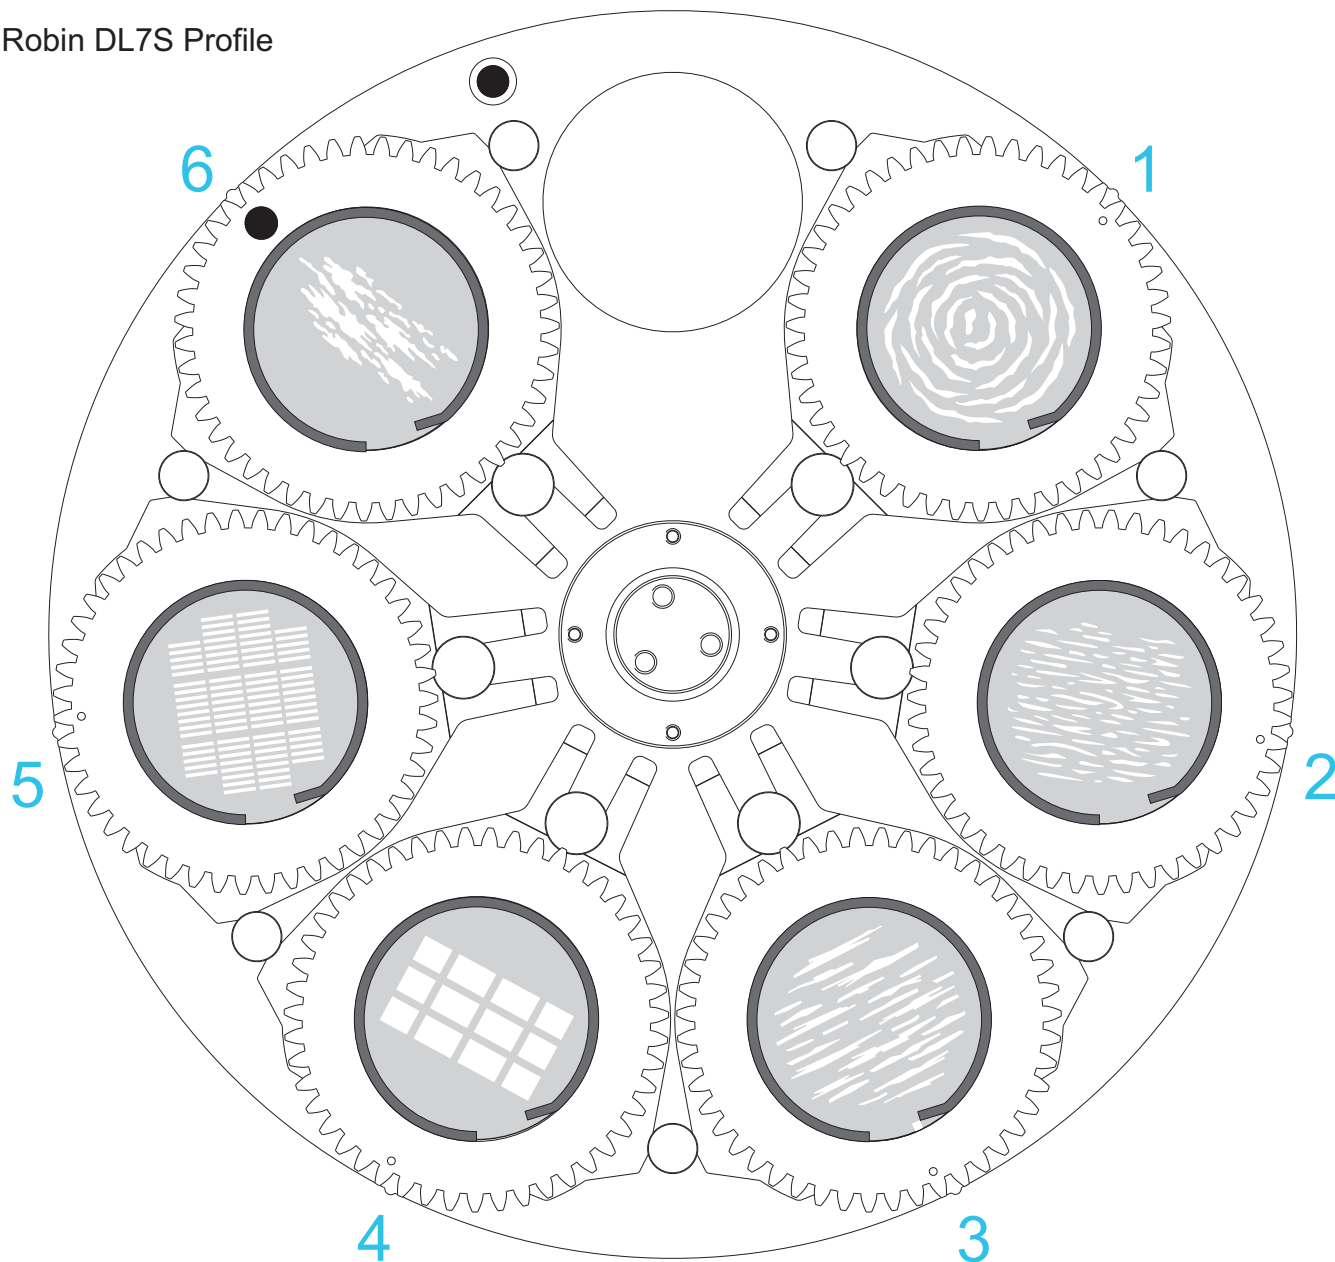

Ordering No. of assembled wheel:

99014437

RG 6+1 Robin DL7S Profile

Ordering No.:

1. 99014398 (gobo + gobo holder)
15020312 Rose (only gobo)

2. 99014402 (gobo + gobo holder)
15020313 Water Line (only gobo)

3. 99014401 (gobo + gobo holder)
15020314 Tree Trunk (only gobo)

4. 99014399 (gobo + gobo holder)
15020315 High Window (only gobo)

5. 99014400 (gobo + gobo holder)
15020316 Grid (only gobo)

6. 99014403 (gobo + gobo holder)
15020317 Clouds (only gobo)