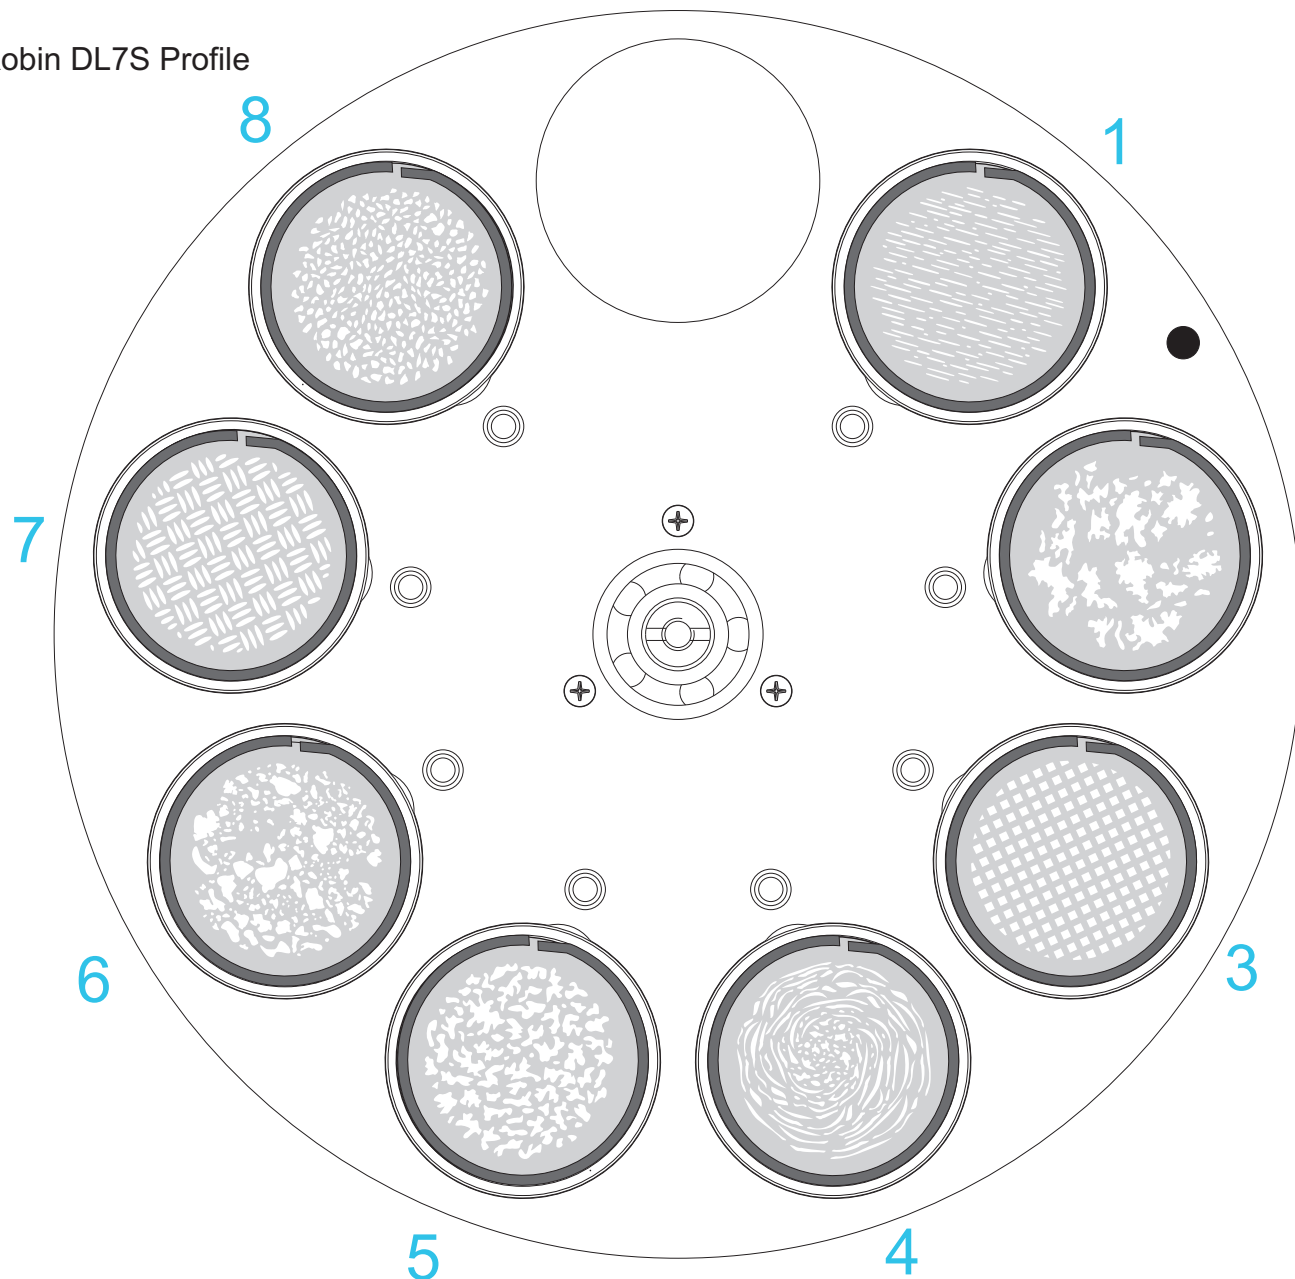

Ordering No. of assembled wheel:

99014394

FG 8+1 Robin DL7S Profile

Ordering No.:

1. 99014411 (gobo + gobo holder)
15020304 Water (only gobo)
2. 99014410 (gobo + gobo holder)
15020305 Rugged Isles (only gobo)
3. 99014409 (gobo + gobo holder)
15020306 Quadrangle Screen (only gobo)
4. 99014408 (gobo + gobo holder)
15020307 Whirl (only gobo)
5. 99014407 (gobo + gobo holder)
15020308 Breakup (only gobo)
6. 99014406 (gobo + gobo holder)
15020309 Blur Breakup (only gobo)
7. 99014405 (gobo + gobo holder)
15020310 Knitting (only gobo)
8. 99014404 (gobo + gobo holder)
15020311 Grit (only gobo)