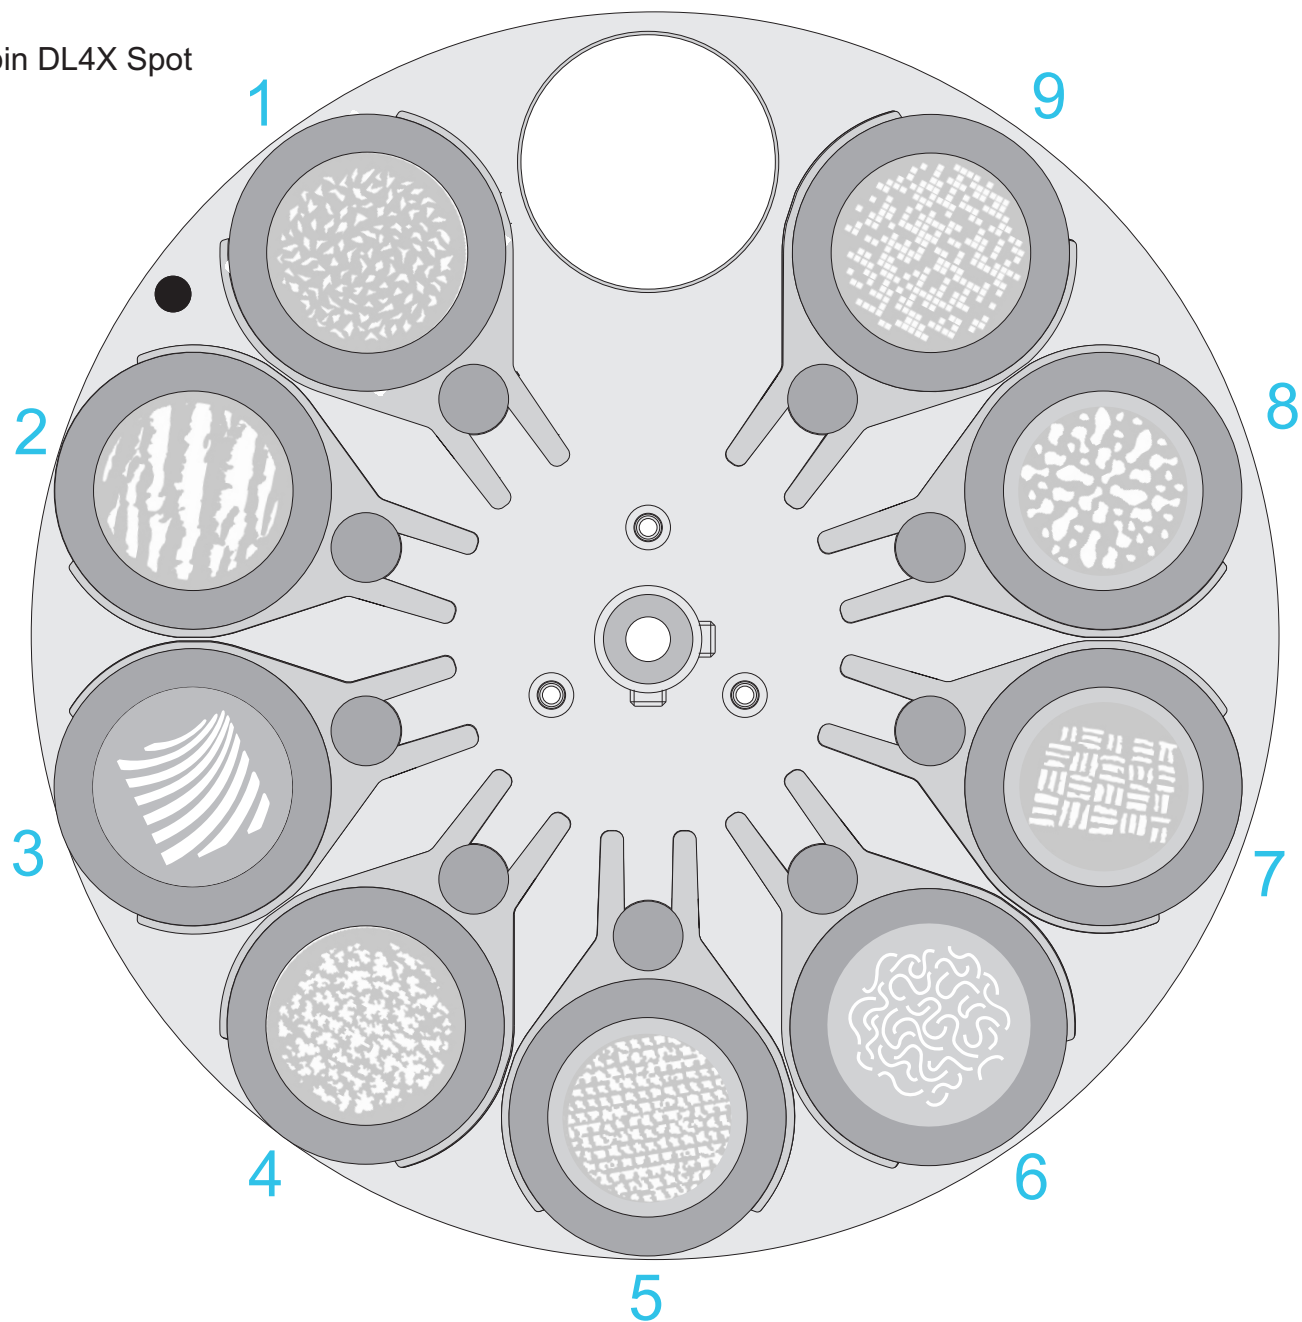

Ordering No. of assembled wheel:

99013443

FG 9+1 Robin DL4X Spot

Ordering No.:

1. 99013434 (gobo + gobo holder)  
15010739 Sharp Breakup (only gobo)
2. 99013435 (gobo + gobo holder)  
15010740 Rough Trunk (only gobo)
3. 99013436 (gobo + gobo holder)  
15010741 Geometrics 6 (only gobo)
4. 99013437 (gobo + gobo holder)  
15010742 Leaf Breakup (only gobo)
5. 99013438 (gobo + gobo holder)  
15010743 Old Screen (only gobo)
6. 99013439 (gobo + gobo holder)  
15010744 Spaghetti (only gobo)
7. 99013440 (gobo + gobo holder)  
15010745 Pavers (only gobo)
8. 99013441 (gobo + gobo holder)  
15010746 Blob Explosion (only gobo)
9. 99013442 (gobo + gobo holder)  
15010747 Crossword (only gobo)