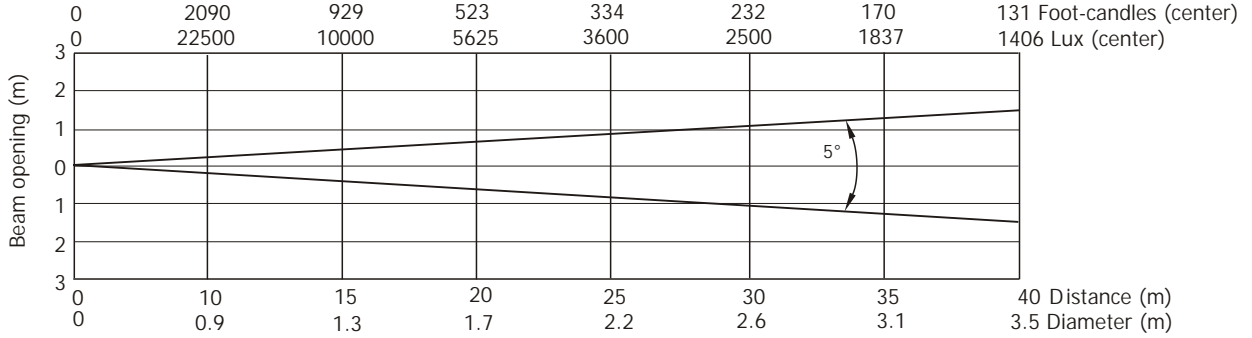

Robin Pointe

Photometric Diagram

Lamp: Standard mode

Min. Zoom (Beam application)

Total Output: 9410 lumens

Min. Zoom with frost

Illuminance distribution

Distance=5m

Copyright © 2013-2016 Robe Lighting s.r.o. - All rights reserved
All Specifications subject to change without notice

Robin Pointe

Photometric Diagram

Lamp: Standard mode

Min. Zoom (Spot application)

Total Output: 4530 lumens

Lamp: Standard mode

Max. Zoom (Beam application)

Total Output: 9870 lumens

Max. Zoom with frost

Illuminance distribution

Distance=5m

Copyright © 2013-2016 Robe Lighting s.r.o. - All rights reserved
 All Specifications subject to change without notice

Robin Pointe

Photometric Diagram

Lamp: Standard mode

Max. Zoom (Spot application)

Total Output: 5150 lumens

Max. Zoom with frost

Illuminance distribution

Distance=5m