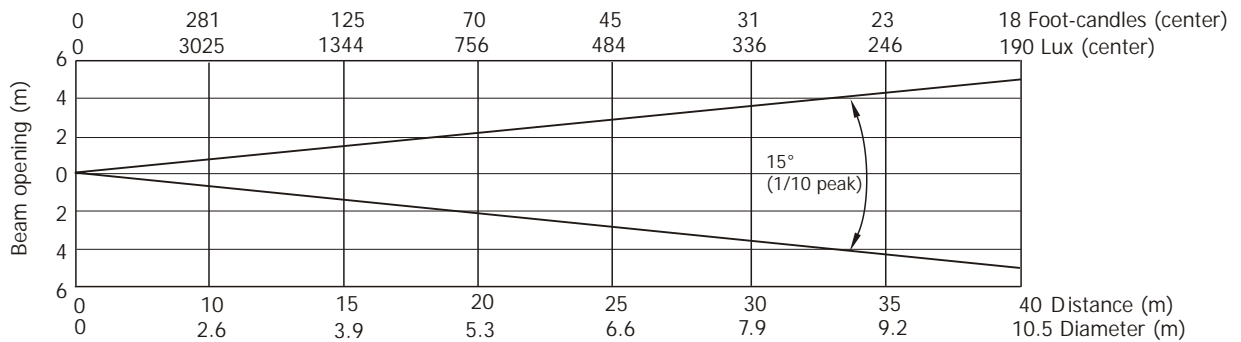

Robin Pointe

Photometric Diagram

Lamp: Standard mode

Min. Zoom (Beam application)

Total Output: 9410 lumens

Min. Zoom with frost

Illuminance distribution

Distance=5m

Copyright © 2013-2016 Robe Lighting s.r.o. - All rights reserved
All Specifications subject to change without notice

Robin Pointe

Photometric Diagram

Lamp: Standard mode

Min. Zoom (Spot application)

Total Output: 4530 lumens

Lamp: Standard mode

Max. Zoom (Beam application)

Total Output: 9870 lumens

Max. Zoom with frost

Illuminance distribution

Distance=5m

Copyright © 2013-2016 Robe Lighting s.r.o. - All rights reserved
 All Specifications subject to change without notice

Robin Pointe

Photometric Diagram

Lamp: Standard mode

Max. Zoom (Spot application)

Total Output: 5150 lumens

Max. Zoom with frost

Illuminance distribution

Distance=5m