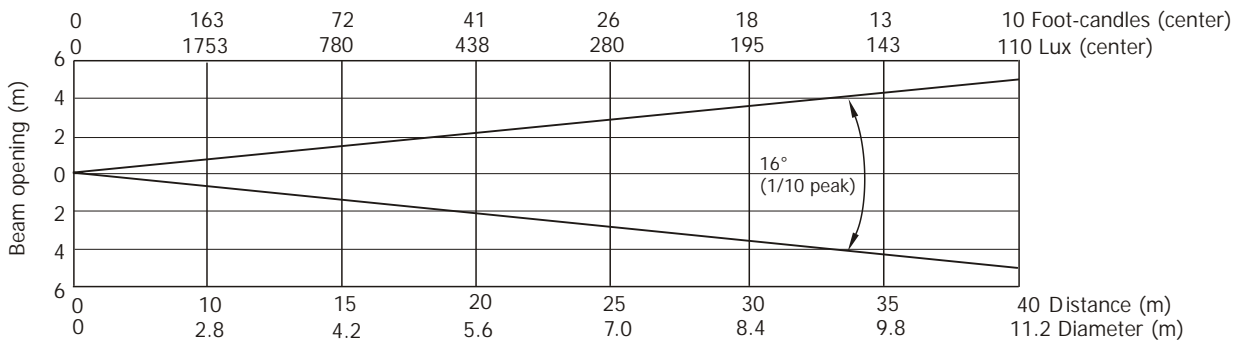

Min. Zoom with frost