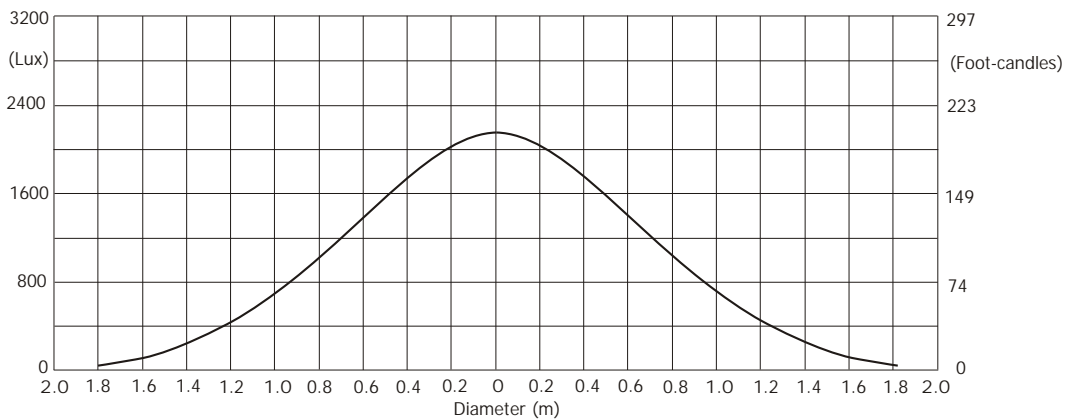

Min. Zoom with frost

Illuminance distribution

Distance=5m

Copyright © 2013-2016 Robe Lighting s.r.o. - All rights reserved
 All Specifications subject to change without notice

Robin Pointe

Photometric Diagram

Lamp: Standard mode

Max. Zoom (Beam application)

Total Output: 9870 lumens

Max. Zoom with frost

Illuminance distribution

Distance=5m

Copyright © 2013-2016 Robe Lighting s.r.o. - All rights reserved
 All Specifications subject to change without notice

Robin Pointe

Photometric Diagram

Lamp: Standard mode

Max. Zoom (Spot application)

Total Output: 5150 lumens

Max. Zoom with frost

Illuminance distribution

Distance=5m