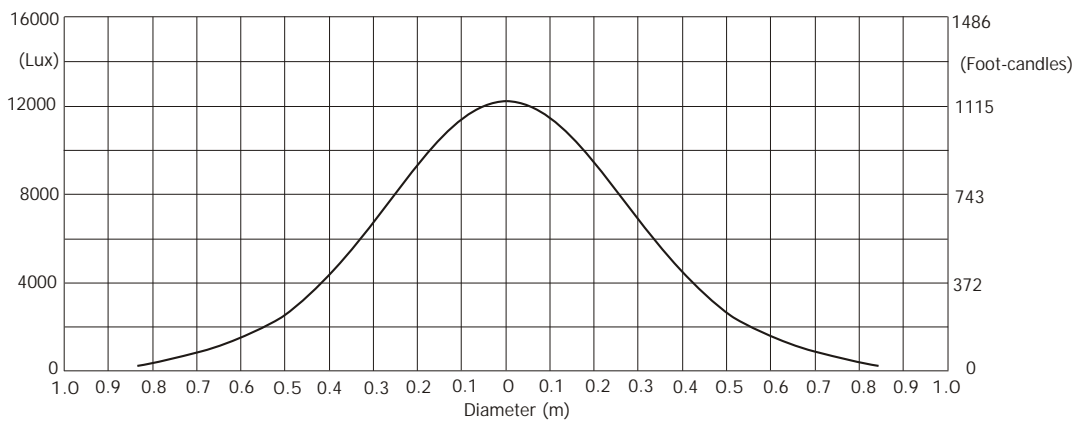

Robin Pointe

Photometric Diagram

Lamp: Standard mode

Min. Zoom (Beam application)

Total Output: 9410 lumens

Min. Zoom with frost

Illuminance distribution

Distance=5m

Copyright © 2013-2016 Robe Lighting s.r.o. - All rights reserved
All Specifications subject to change without notice

Robin Pointe

Photometric Diagram

Lamp: Standard mode

Min. Zoom (Spot application)

Total Output: 4530 lumens

Lamp: Standard mode

Max. Zoom (Beam application)

Total Output: 9870 lumens

Max. Zoom with frost

Illuminance distribution

Distance=5m

Copyright © 2013-2016 Robe Lighting s.r.o. - All rights reserved
 All Specifications subject to change without notice

Robin Pointe

Photometric Diagram

Lamp: Standard mode

Max. Zoom (Spot application)

Total Output: 5150 lumens

Max. Zoom with frost

Illuminance distribution

Distance=5m