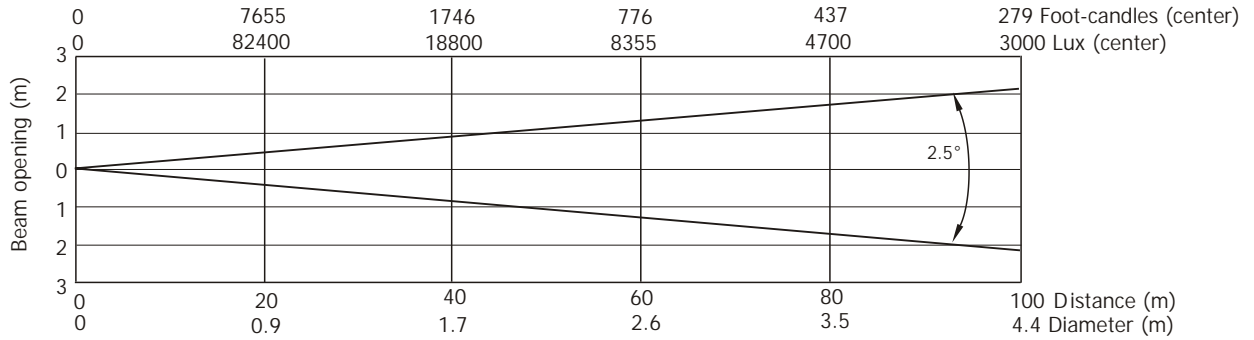

Robin Pointe

Photometric Diagram

Lamp: Standard mode

Min. Zoom (Beam application)

Total Output: 9410 lumens

Min. Zoom with frost

Illuminance distribution

Distance=5m

Copyright © 2013-2016 Robe Lighting s.r.o. - All rights reserved
All Specifications subject to change without notice

Robin Pointe

Photometric Diagram

Lamp: Standard mode

Min. Zoom (Spot application)

Total Output: 4530 lumens

Lamp: Standard mode

Max. Zoom (Beam application)

Total Output: 9870 lumens

Max. Zoom with frost

Illuminance distribution

Distance=5m

Copyright © 2013-2016 Robe Lighting s.r.o. - All rights reserved
 All Specifications subject to change without notice

Robin Pointe

Photometric Diagram

Lamp: Standard mode

Max. Zoom (Spot application)

Total Output: 5150 lumens

Max. Zoom with frost

Illuminance distribution

Distance=5m