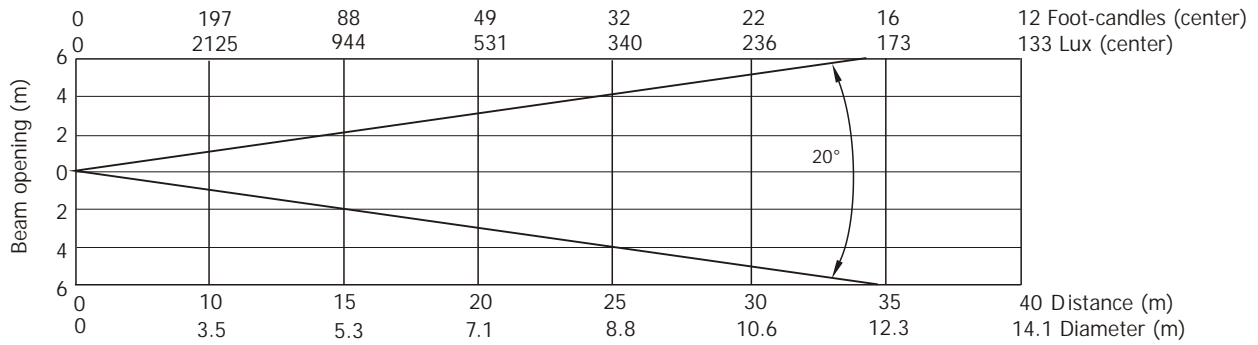

Copyright © 2013-2016 Robe Lighting s.r.o. - All rights reserved
All Specifications subject to change without notice

Robin Pointe

Photometric Diagram

Lamp: Standard mode

Min. Zoom (Spot application)

Total Output: 4530 lumens

Min. Zoom with frost

Illuminance distribution

Distance=5m

Copyright © 2013-2016 Robe Lighting s.r.o. - All rights reserved
 All Specifications subject to change without notice

Robin Pointe

Photometric Diagram

Lamp: Standard mode

Max. Zoom (Beam application)

Total Output: 9870 lumens

Max. Zoom with frost

Illuminance distribution

Distance=5m

Copyright © 2013-2016 Robe Lighting s.r.o. - All rights reserved
 All Specifications subject to change without notice

Robin Pointe

Photometric Diagram

Lamp: Standard mode

Max. Zoom (Spot application)

Total Output: 5150 lumens

Max. Zoom with frost

Illuminance distribution

Distance=5m