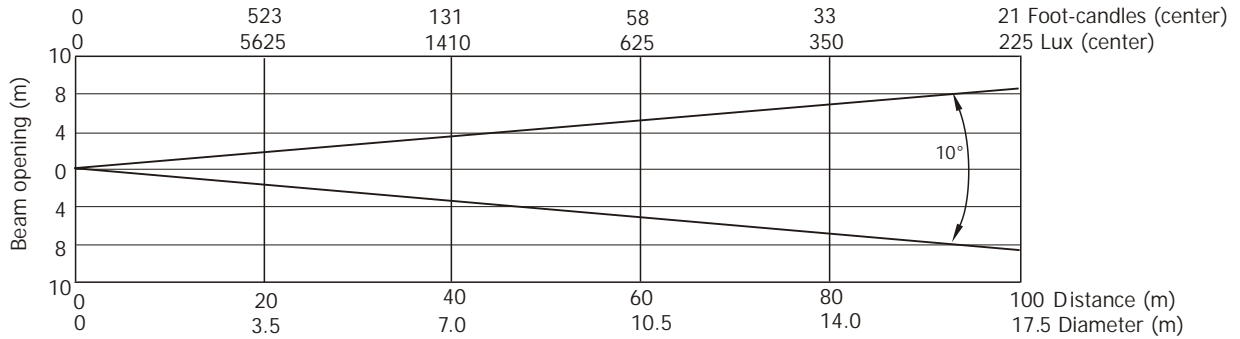

Copyright © 2013-2016 Robe Lighting s.r.o. - All rights reserved
All Specifications subject to change without notice

Robin Pointe

Photometric Diagram

Lamp: Standard mode

Min. Zoom (Spot application)

Total Output: 4530 lumens

Min. Zoom with frost

Illuminance distribution

Distance=5m

Copyright © 2013-2016 Robe Lighting s.r.o. - All rights reserved
 All Specifications subject to change without notice

Robin Pointe

Photometric Diagram

Lamp: Standard mode

Max. Zoom (Beam application)

Total Output: 9870 lumens

Max. Zoom with frost

Illuminance distribution

Distance=5m

Copyright © 2013-2016 Robe Lighting s.r.o. - All rights reserved
 All Specifications subject to change without notice

Robin Pointe

Photometric Diagram

Lamp: Standard mode

Max. Zoom (Spot application)

Total Output: 5150 lumens

Max. Zoom with frost

Illuminance distribution

Distance=5m