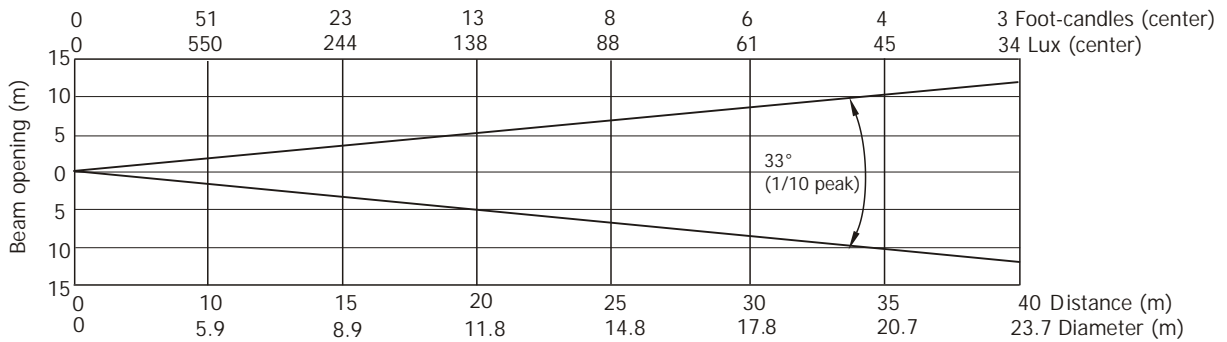

Copyright © 2013-2016 Robe Lighting s.r.o. - All rights reserved
All Specifications subject to change without notice

Robin Pointe

Photometric Diagram

Lamp: Standard mode

Min. Zoom (Spot application)

Total Output: 4530 lumens

Min. Zoom with frost

Illuminance distribution

Distance=5m

Copyright © 2013-2016 Robe Lighting s.r.o. - All rights reserved
 All Specifications subject to change without notice

Robin Pointe

Photometric Diagram

Lamp: Standard mode

Max. Zoom (Beam application)

Total Output: 9870 lumens

Max. Zoom with frost

Illuminance distribution

Distance=5m

Copyright © 2013-2016 Robe Lighting s.r.o. - All rights reserved
 All Specifications subject to change without notice

Robin Pointe

Photometric Diagram

Lamp: Standard mode

Max. Zoom (Spot application)

Total Output: 5150 lumens

Max. Zoom with frost

Illuminance distribution

Distance=5m