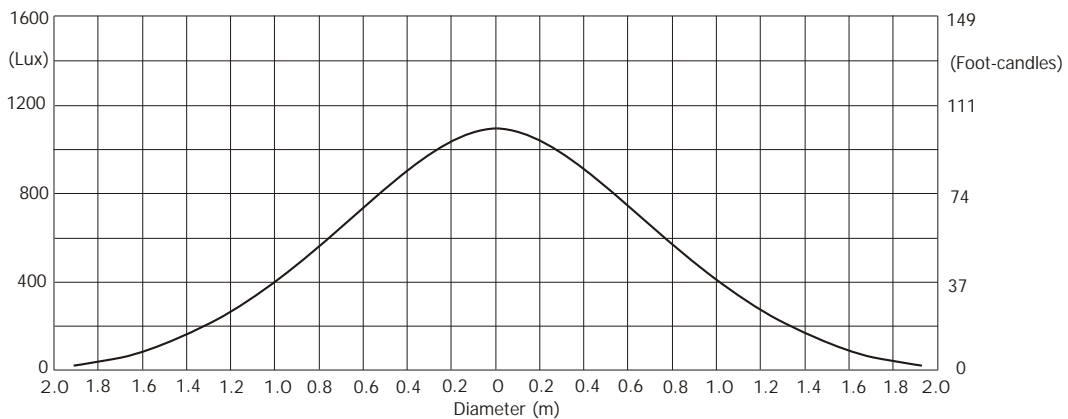

Lamp: Standard mode

Max. Zoom (Beam application)

Total Output: 9870 lumens

Max. Zoom with frost

Illuminance distribution

Distance=5m

Copyright © 2013-2016 Robe Lighting s.r.o. - All rights reserved
 All Specifications subject to change without notice

Robin Pointe

Photometric Diagram

Lamp: Standard mode

Max. Zoom (Spot application)

Total Output: 5150 lumens

Max. Zoom with frost

Illuminance distribution

Distance=5m