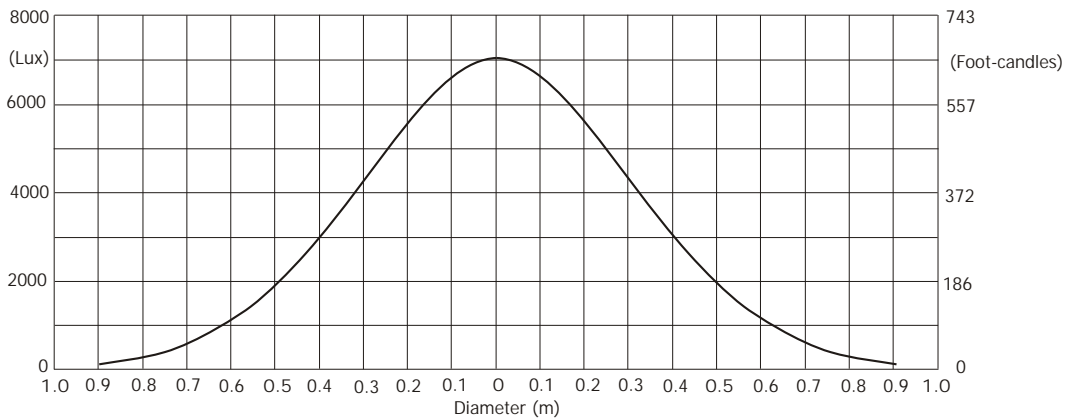

Illuminance distribution

Distance=5m

Copyright © 2013-2016 Robe Lighting s.r.o. - All rights reserved
All Specifications subject to change without notice