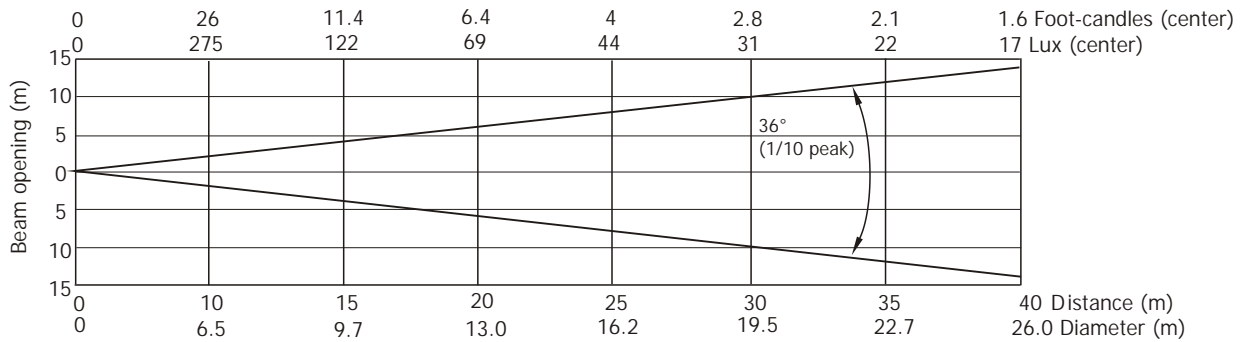

Copyright © 2013-2016 Robe Lighting s.r.o. - All rights reserved
All Specifications subject to change without notice

Robin Pointe

Photometric Diagram

Lamp: Standard mode

Min. Zoom (Spot application)

Total Output: 4530 lumens

Min. Zoom with frost

Illuminance distribution

Distance=5m

Copyright © 2013-2016 Robe Lighting s.r.o. - All rights reserved
 All Specifications subject to change without notice

Robin Pointe

Photometric Diagram

Lamp: Standard mode

Max. Zoom (Beam application)

Total Output: 9870 lumens

Max. Zoom with frost

Illuminance distribution

Distance=5m

Copyright © 2013-2016 Robe Lighting s.r.o. - All rights reserved
 All Specifications subject to change without notice

Robin Pointe

Photometric Diagram

Lamp: Standard mode

Max. Zoom (Spot application)

Total Output: 5150 lumens

Max. Zoom with frost

Illuminance distribution

Distance=5m