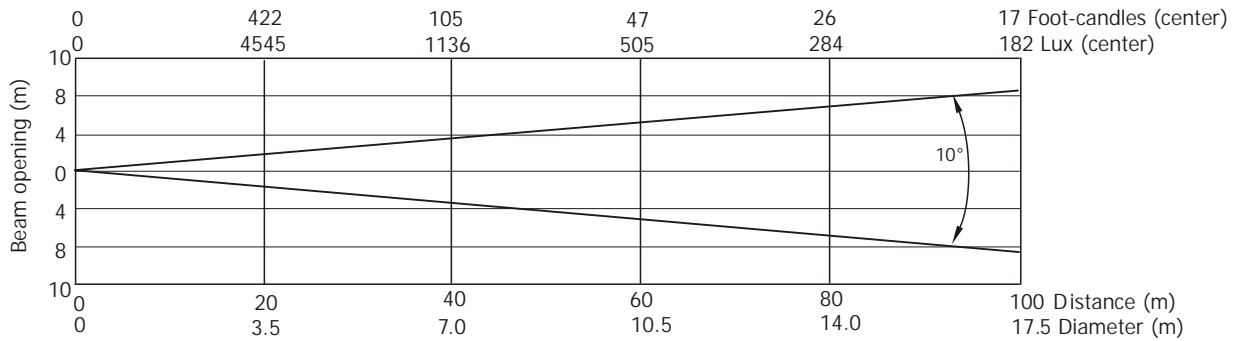

Robin Pointe

Photometric Diagram

Lamp: Eco mode

Min. Zoom (Beam application)

Min. Zoom with frost

Illuminance distribution

Distance=5m

Copyright © 2013-2016 Robe Lighting s.r.o. - All rights reserved
 All Specifications subject to change without notice

Robin Pointe

Photometric Diagram

Lamp: Eco mode

Min. Zoom (Spot application)

Min. Zoom with frost

Illuminance distribution

Distance=5m

Copyright © 2013-2016 Robe Lighting s.r.o. - All rights reserved
 All Specifications subject to change without notice

Robin Pointe

Photometric Diagram

Lamp: Eco mode

Max. Zoom (Beam application)

Max. Zoom with frost

Illuminance distribution

Distance=5m

Copyright © 2013-2016 Robe Lighting s.r.o. - All rights reserved
All Specifications subject to change without notice

Robin Pointe

Photometric Diagram

Lamp: Eco mode

Max. Zoom (Spot application)

Max. Zoom with frost

Illuminance distribution

Distance=5m

Copyright © 2013-2016 Robe Lighting s.r.o. - All rights reserved
 All Specifications subject to change without notice