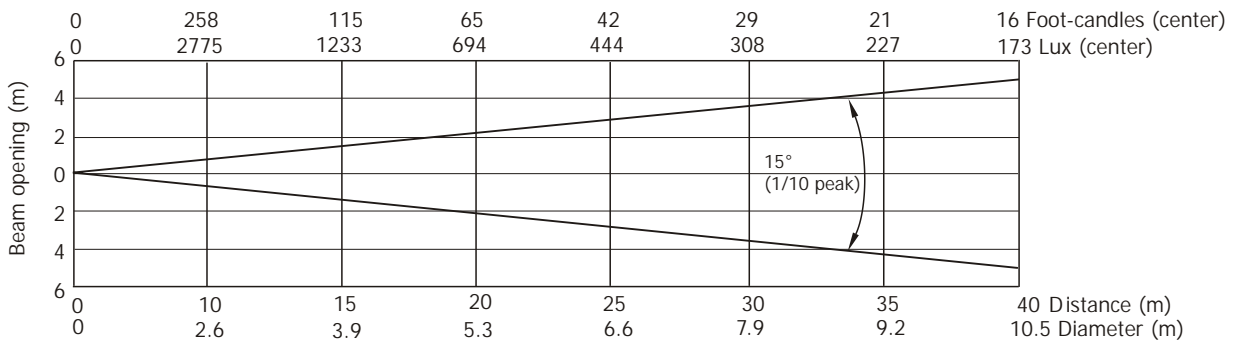

Robin Pointe

Photometric Diagram

Lamp: Eco mode

Min. Zoom (Beam application)

Min. Zoom with frost

Illuminance distribution

Distance=5m

Copyright © 2013-2016 Robe Lighting s.r.o. - All rights reserved
 All Specifications subject to change without notice

Robin Pointe

Photometric Diagram

Lamp: Eco mode

Min. Zoom (Spot application)

Min. Zoom with frost

Illuminance distribution

Distance=5m

Copyright © 2013-2016 Robe Lighting s.r.o. - All rights reserved
 All Specifications subject to change without notice

Robin Pointe

Photometric Diagram

Lamp: Eco mode

Max. Zoom (Beam application)

Max. Zoom with frost

Illuminance distribution

Distance=5m

Copyright © 2013-2016 Robe Lighting s.r.o. - All rights reserved
All Specifications subject to change without notice

Robin Pointe

Photometric Diagram

Lamp: Eco mode

Max. Zoom (Spot application)

Max. Zoom with frost

Illuminance distribution

Distance=5m

Copyright © 2013-2016 Robe Lighting s.r.o. - All rights reserved
 All Specifications subject to change without notice