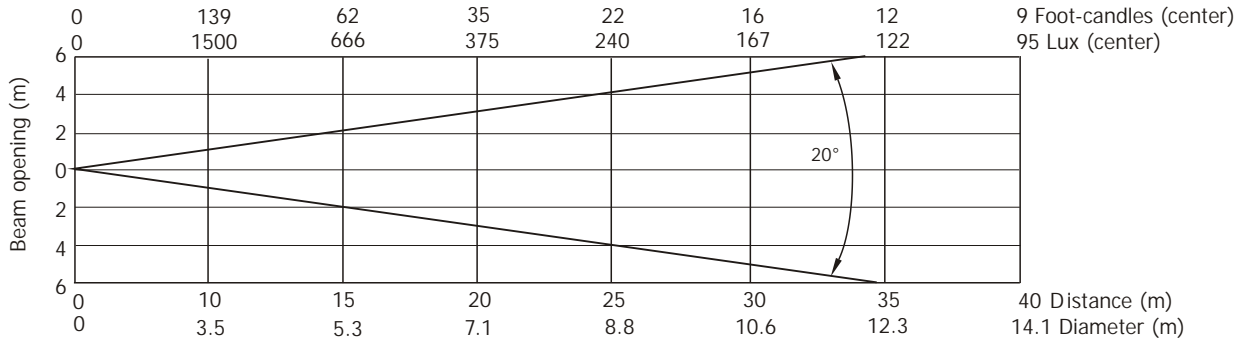

Robin Pointe

Photometric Diagram

Lamp: Eco mode

Min. Zoom (Beam application)

Min. Zoom with frost

Illuminance distribution

Distance=5m

Copyright © 2013-2016 Robe Lighting s.r.o. - All rights reserved
 All Specifications subject to change without notice

Robin Pointe

Photometric Diagram

Lamp: Eco mode

Min. Zoom (Spot application)

Min. Zoom with frost

Illuminance distribution

Distance=5m

Copyright © 2013-2016 Robe Lighting s.r.o. - All rights reserved
 All Specifications subject to change without notice

Robin Pointe

Photometric Diagram

Lamp: Eco mode

Max. Zoom (Beam application)

Max. Zoom with frost

Illuminance distribution

Distance=5m

Copyright © 2013-2016 Robe Lighting s.r.o. - All rights reserved
All Specifications subject to change without notice

Robin Pointe

Photometric Diagram

Lamp: Eco mode

Max. Zoom (Spot application)

Max. Zoom with frost

Illuminance distribution

Distance=5m

Copyright © 2013-2016 Robe Lighting s.r.o. - All rights reserved
 All Specifications subject to change without notice