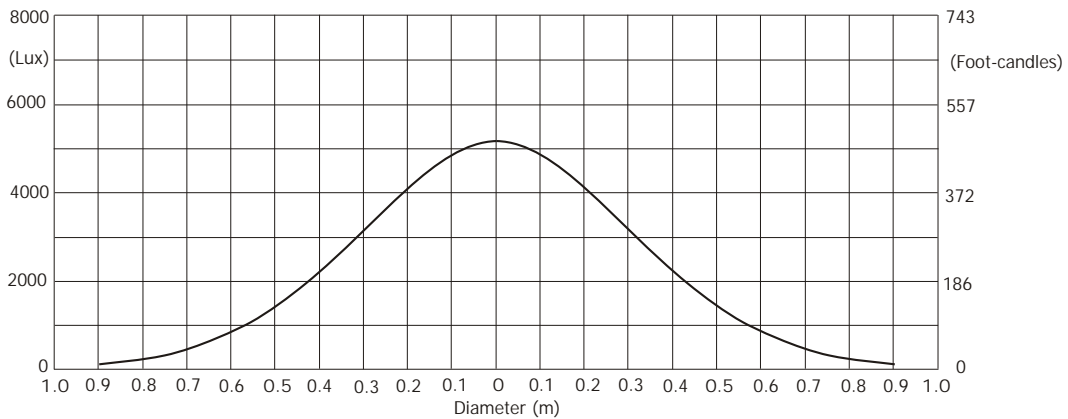

Robin Pointe

Photometric Diagram

Lamp: Eco mode

Min. Zoom (Beam application)

Min. Zoom with frost

Illuminance distribution

Distance=5m

Copyright © 2013-2016 Robe Lighting s.r.o. - All rights reserved
 All Specifications subject to change without notice

Robin Pointe

Photometric Diagram

Lamp: Eco mode

Min. Zoom (Spot application)

Min. Zoom with frost

Illuminance distribution

Distance=5m

Copyright © 2013-2016 Robe Lighting s.r.o. - All rights reserved
 All Specifications subject to change without notice

Robin Pointe

Photometric Diagram

Lamp: Eco mode

Max. Zoom (Beam application)

Max. Zoom with frost

Illuminance distribution

Distance=5m

Copyright © 2013-2016 Robe Lighting s.r.o. - All rights reserved
All Specifications subject to change without notice

Robin Pointe

Photometric Diagram

Lamp: Eco mode

Max. Zoom (Spot application)

Max. Zoom with frost

Illuminance distribution

Distance=5m

Copyright © 2013-2016 Robe Lighting s.r.o. - All rights reserved
 All Specifications subject to change without notice