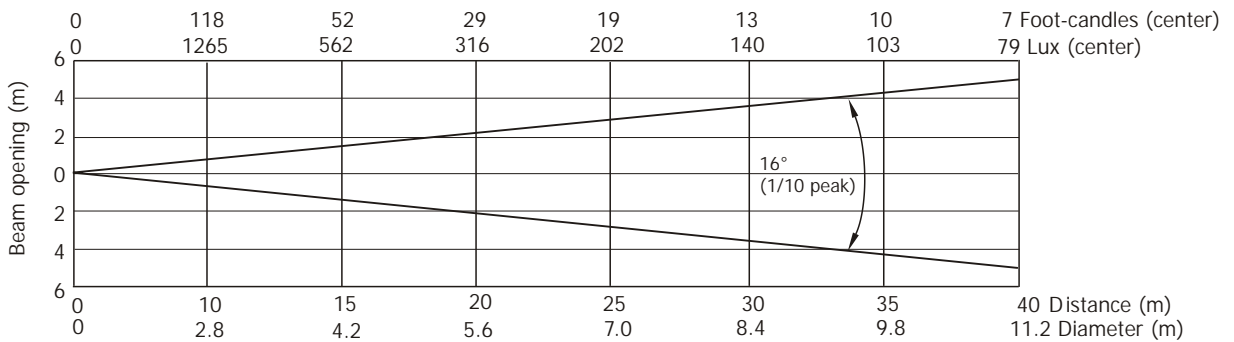

Robin Pointe

Photometric Diagram

Lamp: Eco mode

Min. Zoom (Beam application)

Min. Zoom with frost

Illuminance distribution

Distance=5m

Copyright © 2013-2016 Robe Lighting s.r.o. - All rights reserved
 All Specifications subject to change without notice

Robin Pointe

Photometric Diagram

Lamp: Eco mode

Min. Zoom (Spot application)

Min. Zoom with frost

Illuminance distribution

Distance=5m

Copyright © 2013-2016 Robe Lighting s.r.o. - All rights reserved
 All Specifications subject to change without notice

Robin Pointe

Photometric Diagram

Lamp: Eco mode

Max. Zoom (Beam application)

Max. Zoom with frost

Illuminance distribution

Distance=5m

Copyright © 2013-2016 Robe Lighting s.r.o. - All rights reserved
All Specifications subject to change without notice

Robin Pointe

Photometric Diagram

Lamp: Eco mode

Max. Zoom (Spot application)

Max. Zoom with frost

Illuminance distribution

Distance=5m

Copyright © 2013-2016 Robe Lighting s.r.o. - All rights reserved
 All Specifications subject to change without notice