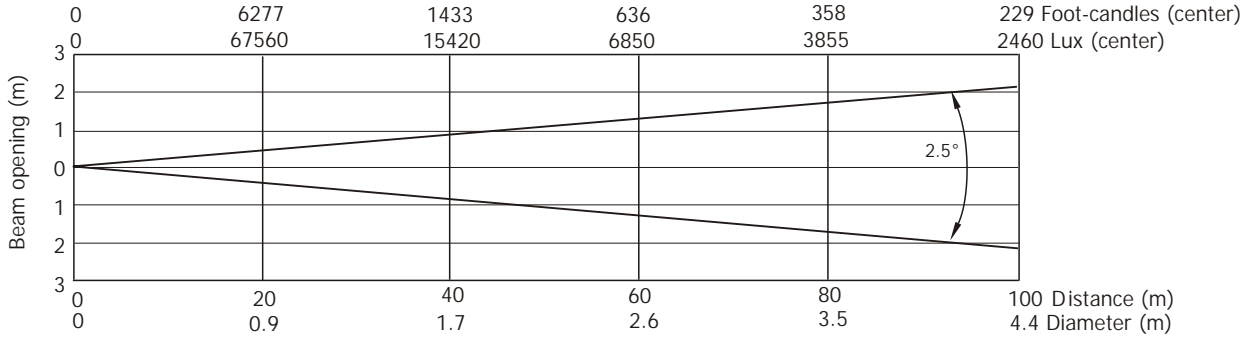

Robin Pointe

Photometric Diagram

Lamp: Eco mode

Min. Zoom (Beam application)

Min. Zoom with frost

Illuminance distribution

Distance=5m

Copyright © 2013-2016 Robe Lighting s.r.o. - All rights reserved
 All Specifications subject to change without notice

Robin Pointe

Photometric Diagram

Lamp: Eco mode

Min. Zoom (Spot application)

Min. Zoom with frost

Illuminance distribution

Distance=5m

Copyright © 2013-2016 Robe Lighting s.r.o. - All rights reserved
 All Specifications subject to change without notice

Robin Pointe

Photometric Diagram

Lamp: Eco mode

Max. Zoom (Beam application)

Max. Zoom with frost

Illuminance distribution

Distance=5m

Copyright © 2013-2016 Robe Lighting s.r.o. - All rights reserved
All Specifications subject to change without notice

Robin Pointe

Photometric Diagram

Lamp: Eco mode

Max. Zoom (Spot application)

Max. Zoom with frost

Illuminance distribution

Distance=5m

Copyright © 2013-2016 Robe Lighting s.r.o. - All rights reserved
 All Specifications subject to change without notice