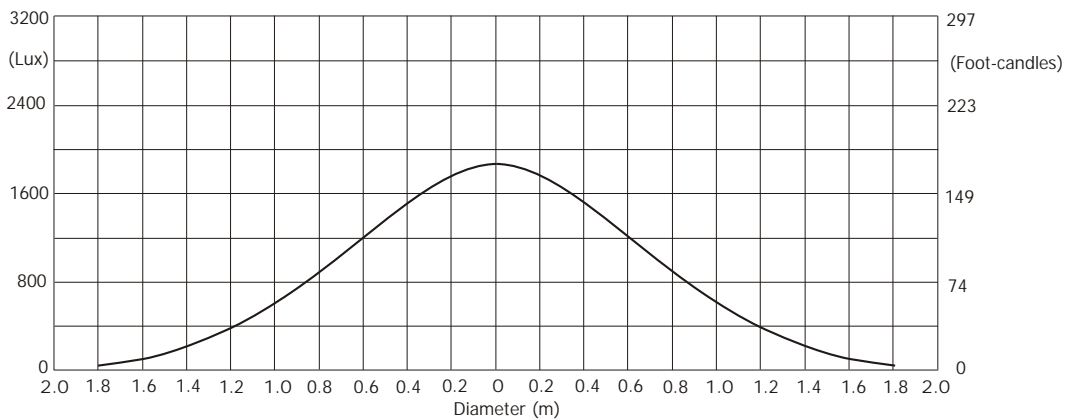

Robin Pointe

Photometric Diagram

Lamp: Eco mode

Min. Zoom (Beam application)

Min. Zoom with frost

Illuminance distribution

Distance=5m

Copyright © 2013-2016 Robe Lighting s.r.o. - All rights reserved
 All Specifications subject to change without notice

Robin Pointe

Photometric Diagram

Lamp: Eco mode

Min. Zoom (Spot application)

Min. Zoom with frost

Illuminance distribution

Distance=5m

Copyright © 2013-2016 Robe Lighting s.r.o. - All rights reserved
 All Specifications subject to change without notice

Robin Pointe

Photometric Diagram

Lamp: Eco mode

Max. Zoom (Beam application)

Max. Zoom with frost

Illuminance distribution

Distance=5m

Copyright © 2013-2016 Robe Lighting s.r.o. - All rights reserved
All Specifications subject to change without notice

Robin Pointe

Photometric Diagram

Lamp: Eco mode

Max. Zoom (Spot application)

Max. Zoom with frost

Illuminance distribution

Distance=5m

Copyright © 2013-2016 Robe Lighting s.r.o. - All rights reserved
 All Specifications subject to change without notice