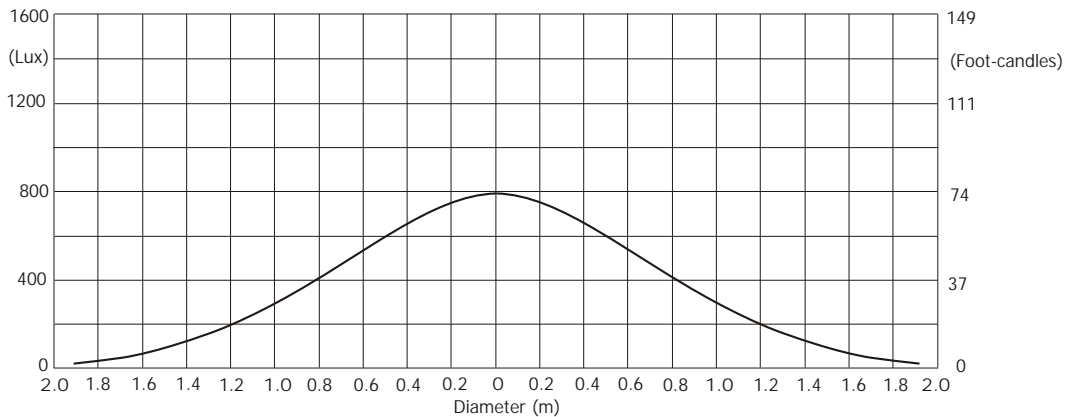

Robin Pointe

Photometric Diagram

Lamp: Eco mode

Min. Zoom (Beam application)

Min. Zoom with frost

Illuminance distribution

Distance=5m

Copyright © 2013-2016 Robe Lighting s.r.o. - All rights reserved
 All Specifications subject to change without notice

Robin Pointe

Photometric Diagram

Lamp: Eco mode

Min. Zoom (Spot application)

Min. Zoom with frost

Illuminance distribution

Distance=5m

Copyright © 2013-2016 Robe Lighting s.r.o. - All rights reserved
 All Specifications subject to change without notice

Robin Pointe

Photometric Diagram

Lamp: Eco mode

Max. Zoom (Beam application)

Max. Zoom with frost

Illuminance distribution

Distance=5m

Copyright © 2013-2016 Robe Lighting s.r.o. - All rights reserved
All Specifications subject to change without notice

Robin Pointe

Photometric Diagram

Lamp: Eco mode

Max. Zoom (Spot application)

Max. Zoom with frost

Illuminance distribution

Distance=5m

Copyright © 2013-2016 Robe Lighting s.r.o. - All rights reserved
 All Specifications subject to change without notice