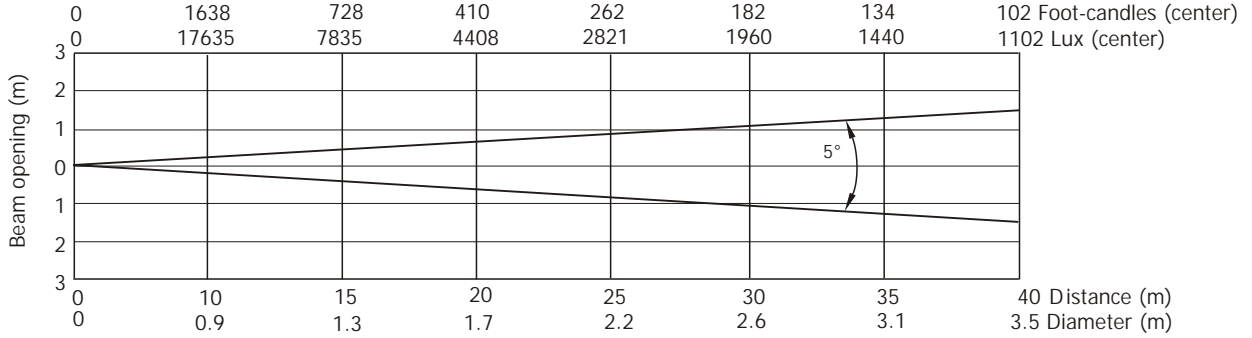

Robin Pointe

Photometric Diagram

Lamp: Eco mode

Min. Zoom (Beam application)

Min. Zoom with frost

Illuminance distribution

Distance=5m

Copyright © 2013-2016 Robe Lighting s.r.o. - All rights reserved
 All Specifications subject to change without notice

Robin Pointe

Photometric Diagram

Lamp: Eco mode

Min. Zoom (Spot application)

Min. Zoom with frost

Illuminance distribution

Distance=5m

Copyright © 2013-2016 Robe Lighting s.r.o. - All rights reserved
 All Specifications subject to change without notice

Robin Pointe

Photometric Diagram

Lamp: Eco mode

Max. Zoom (Beam application)

Max. Zoom with frost

Illuminance distribution

Distance=5m

Copyright © 2013-2016 Robe Lighting s.r.o. - All rights reserved
All Specifications subject to change without notice

Robin Pointe

Photometric Diagram

Lamp: Eco mode

Max. Zoom (Spot application)

Max. Zoom with frost

Illuminance distribution

Distance=5m

Copyright © 2013-2016 Robe Lighting s.r.o. - All rights reserved
 All Specifications subject to change without notice