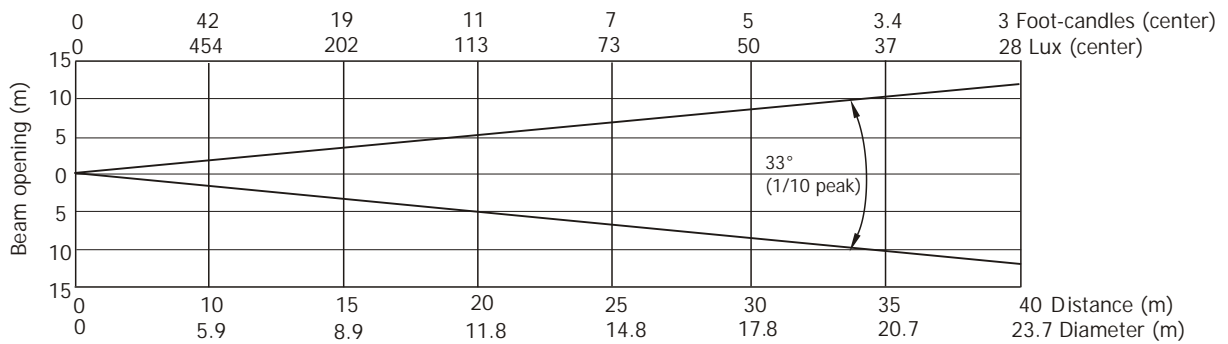

Robin Pointe

Photometric Diagram

Lamp: Eco mode

Min. Zoom (Beam application)

Min. Zoom with frost

Illuminance distribution

Distance=5m

Copyright © 2013-2016 Robe Lighting s.r.o. - All rights reserved
 All Specifications subject to change without notice

Robin Pointe

Photometric Diagram

Lamp: Eco mode

Min. Zoom (Spot application)

Min. Zoom with frost

Illuminance distribution

Distance=5m

Copyright © 2013-2016 Robe Lighting s.r.o. - All rights reserved
 All Specifications subject to change without notice

Robin Pointe

Photometric Diagram

Lamp: Eco mode

Max. Zoom (Beam application)

Max. Zoom with frost

Illuminance distribution

Distance=5m

Copyright © 2013-2016 Robe Lighting s.r.o. - All rights reserved
All Specifications subject to change without notice

Robin Pointe

Photometric Diagram

Lamp: Eco mode

Max. Zoom (Spot application)

Max. Zoom with frost

Illuminance distribution

Distance=5m

Copyright © 2013-2016 Robe Lighting s.r.o. - All rights reserved
 All Specifications subject to change without notice