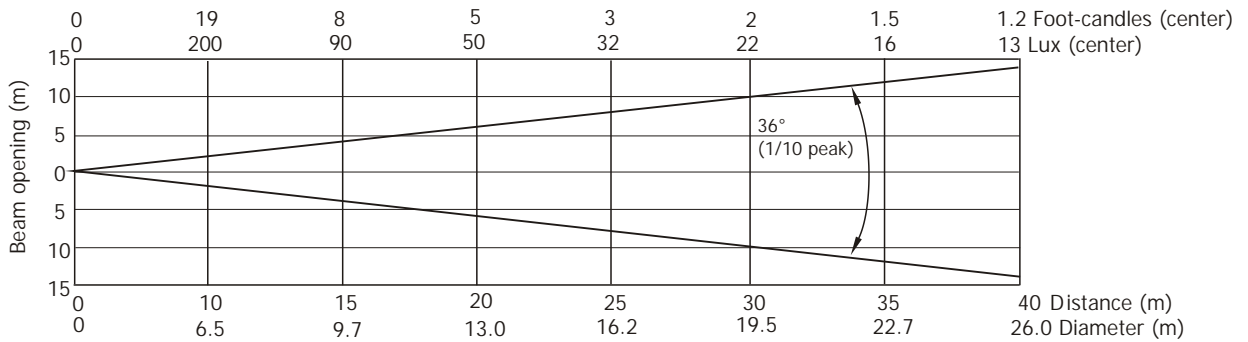

Robin Pointe

Photometric Diagram

Lamp: Eco mode

Min. Zoom (Beam application)

Min. Zoom with frost

Illuminance distribution

Distance=5m

Copyright © 2013-2016 Robe Lighting s.r.o. - All rights reserved
 All Specifications subject to change without notice

Robin Pointe

Photometric Diagram

Lamp: Eco mode

Min. Zoom (Spot application)

Min. Zoom with frost

Illuminance distribution

Distance=5m

Copyright © 2013-2016 Robe Lighting s.r.o. - All rights reserved
 All Specifications subject to change without notice

Robin Pointe

Photometric Diagram

Lamp: Eco mode

Max. Zoom (Beam application)

Max. Zoom with frost

Illuminance distribution

Distance=5m

Copyright © 2013-2016 Robe Lighting s.r.o. - All rights reserved
All Specifications subject to change without notice

Robin Pointe

Photometric Diagram

Lamp: Eco mode

Max. Zoom (Spot application)

Max. Zoom with frost

Illuminance distribution

Distance=5m

Copyright © 2013-2016 Robe Lighting s.r.o. - All rights reserved
 All Specifications subject to change without notice