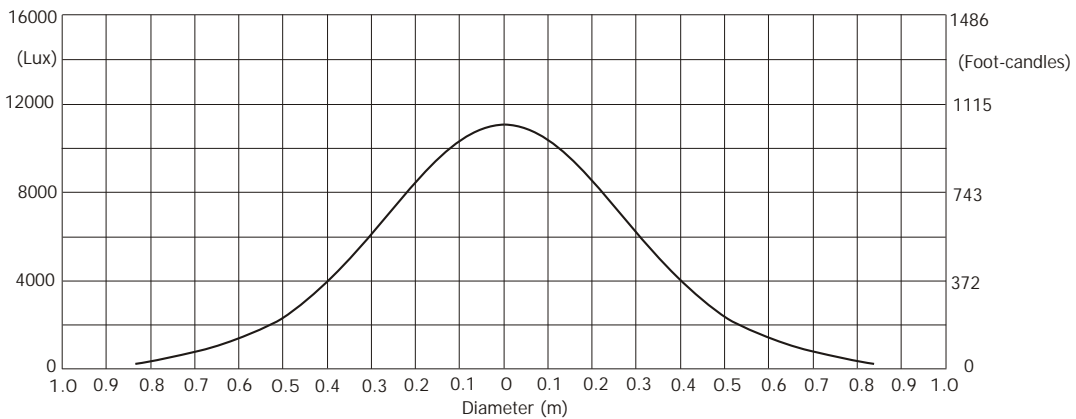

Robin Pointe

Photometric Diagram

Lamp: Eco mode

Min. Zoom (Beam application)

Min. Zoom with frost

Illuminance distribution

Distance=5m

Copyright © 2013-2016 Robe Lighting s.r.o. - All rights reserved
 All Specifications subject to change without notice

Robin Pointe

Photometric Diagram

Lamp: Eco mode

Min. Zoom (Spot application)

Min. Zoom with frost

Illuminance distribution

Distance=5m

Copyright © 2013-2016 Robe Lighting s.r.o. - All rights reserved
 All Specifications subject to change without notice

Robin Pointe

Photometric Diagram

Lamp: Eco mode

Max. Zoom (Beam application)

Max. Zoom with frost

Illuminance distribution

Distance=5m

Copyright © 2013-2016 Robe Lighting s.r.o. - All rights reserved
All Specifications subject to change without notice

Robin Pointe

Photometric Diagram

Lamp: Eco mode

Max. Zoom (Spot application)

Max. Zoom with frost

Illuminance distribution

Distance=5m

Copyright © 2013-2016 Robe Lighting s.r.o. - All rights reserved
 All Specifications subject to change without notice