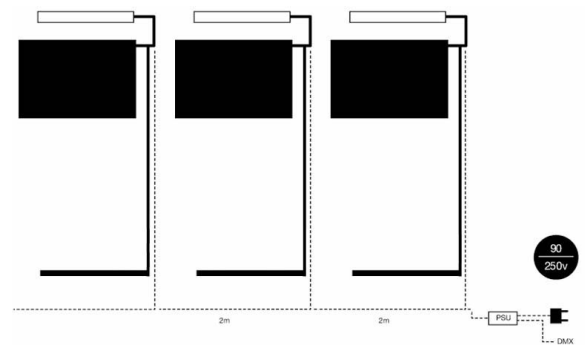

2) DMX-PSU

Alternatively the Apollo Light can be powered by the DMX-PSU. The DMX-PSU connects to the Apollo Light in a chain formation of up to 24 lights from 3 outputs. A cable connects to the DMX-PSU and then has 8 available sockets stemming from it where the lights are connected.