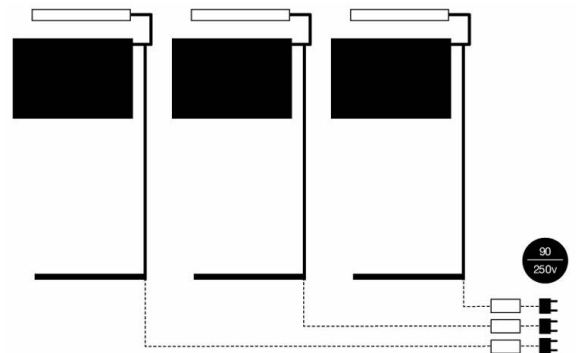

1) Plug top Mains Adaptor

The Apollo Light comes with one adaptor which is included in the price of a single unit. One adaptor is required to power each light. Each adaptor plugs straight into the mains supply and comes with 2m of cable terminating in a DC plug.

2) DMX-PSU

Alternatively the Apollo Light can be powered by the DMX-PSU. The DMX-PSU connects to the Apollo Light in a chain formation of up to 24 lights from 3 outputs. A cable connects to the DMX-PSU and then has 8 available sockets stemming from it where the lights are connected.