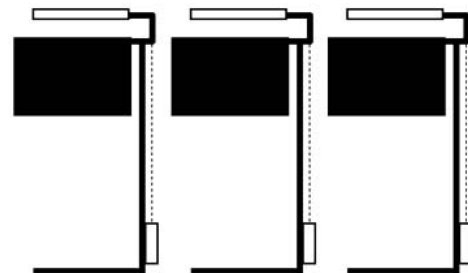

3) Rechargeable batteries

*coming soon

Batteries can be recharged using the single fast charger, or the charging station which charges up to 10 batteries simultaneously.