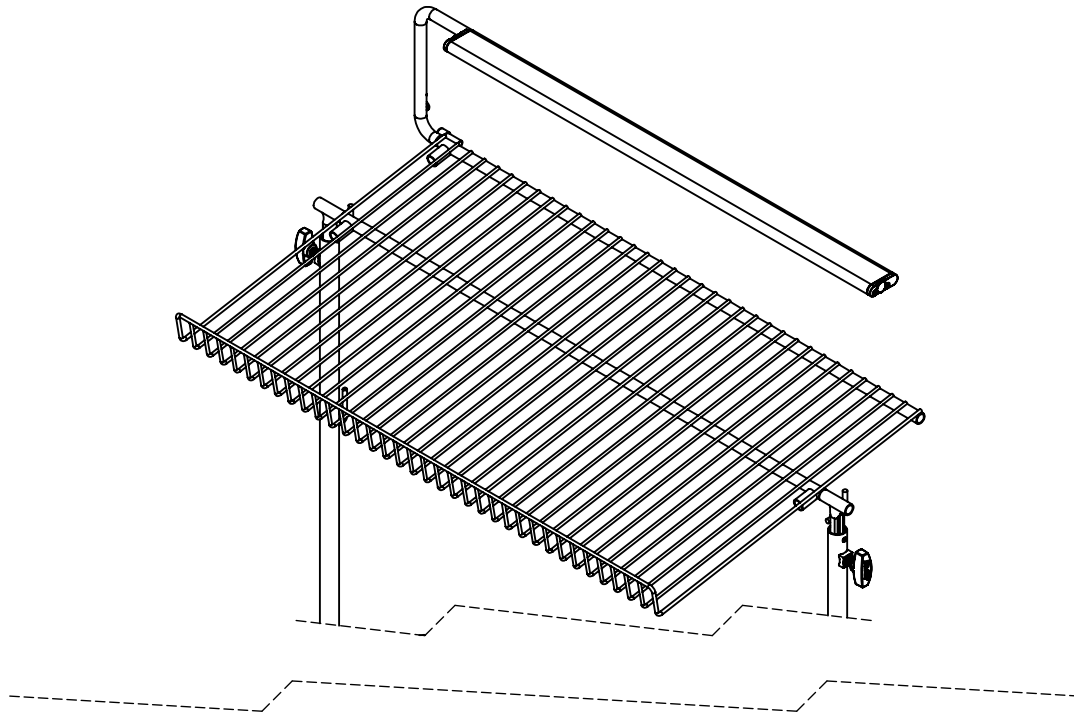


DOUBLE DUO OPERA LIGHT

The Double Duo Opera Light is a double width version of the Duo Opera Light for use with The Opera Conductor's Stand.

RATstands

DOUBLE DUO OPERA LIGHT

Detailed specification

RATstands

DOUBLE DUO OPERA LIGHT

Detailed specification

RATstands

Specifier's description

Integral light for The Opera Conductor's Stand. Double width slim aluminium housing, 16mm thick, containing 4 LEDs with a colour temperature of 3000K. Powered directly from the mains without

the need for an intermediate power supply, and dimmable by leading or trailing edge phase dimmers.

Construction	
Structural parts	Steel
Lamp housing	Extruded aluminium
cable type	Mains cable with inline switch, PVC outer sheath
electrical connector type	Main plug

Dimensions	
Profile of lamp as seen by user: thickness	16mm [0.6in]
Profile of lamp as seen by user: width	798mm [31.4in]
Rotation of lamp housing	300°

Optical characteristics	
Colour temperature	3000K