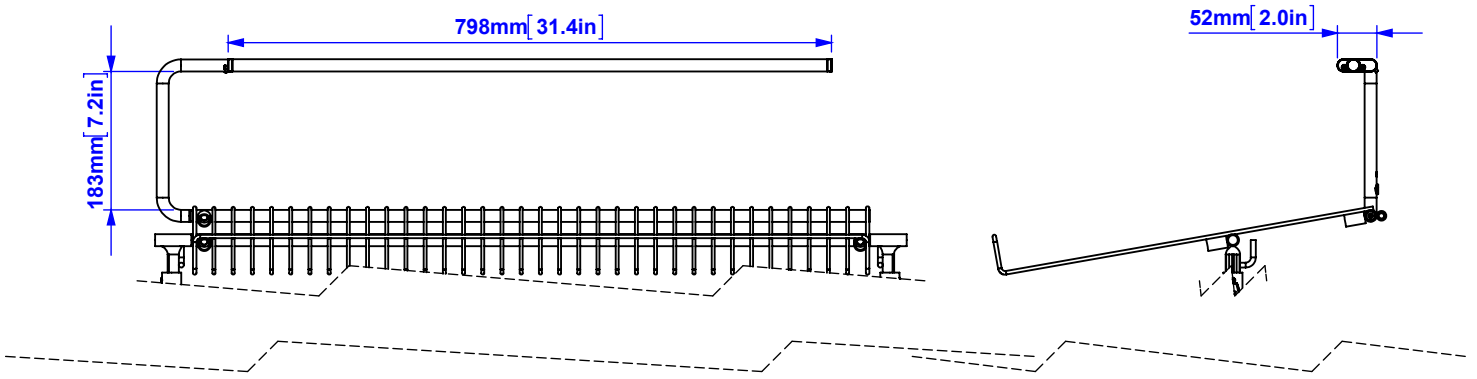


DOUBLE DUO OPERA LIGHT

The Double Duo Opera Light is a double width version of the Duo Opera Light for use with The Opera Conductor's Stand.

RATstands

DOUBLE DUO OPERA LIGHT

Detailed specification

RATstands

DOUBLE DUO OPERA LIGHT

Detailed specification

RATstands

Specifier's description

Integral light for The Opera Conductor's Stand. Double width slim aluminium housing, 16mm thick, containing 4 LEDs with a colour temperature of 3000K. Powered directly from the mains without

the need for an intermediate power supply, and dimmable by leading or trailing edge phase dimmers.

Construction	
Structural parts	Steel
Lamp housing	Extruded aluminium
cable type	Mains cable with inline switch, PVC outer sheath
electrical connector type	Main plug

Dimensions	
Profile of lamp as seen by user: thickness	16mm [0.6in]
Profile of lamp as seen by user: width	798mm [31.4in]
Rotation of lamp housing	300°

Optical characteristics	
Colour temperature	3000K