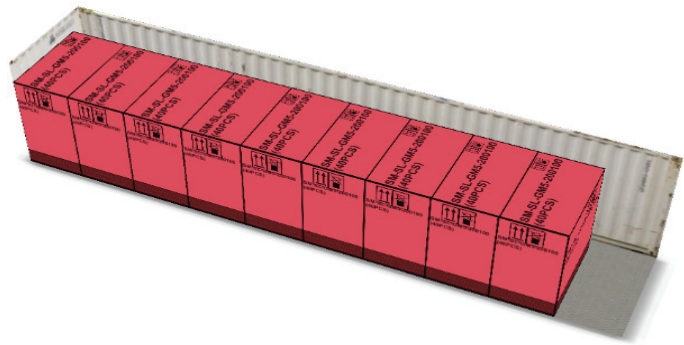

GM5 Stage Packaging Design

GM5 Stage Packaging Design

TRAILER (13,6 LDM)

Series	Pallets per trailer	Pieces per pallet	Pallet weight (net)	Single weight (kg)	Total weight (kg)
BASICLINE 200x100 cm	13	20	260	35	9.100
TOPLINE 200x100 cm	13	20	260	39	10.140
GM5-DECK 200x100 cm	13	40	520	28	14.560
Weight saving in % compared to			BASICLINE	- 20,0	
			TOPLINE	- 28,2	

CONTAINER (40 FT)

Series	Pallets per trailer	Pieces per pallet	Pallet weight (net)	Single weight (kg)	Total weight (kg)
BASICLINE 200x100 cm	9	20	180	35	6.300
TOPLINE 200x100 cm	9	20	180	39	7.020
GM5-DECK 200x100 cm	13	40	520	28	14.560
Weight saving in % compared to			BASICLINE	- 20,0	
			TOPLINE	- 28,2	