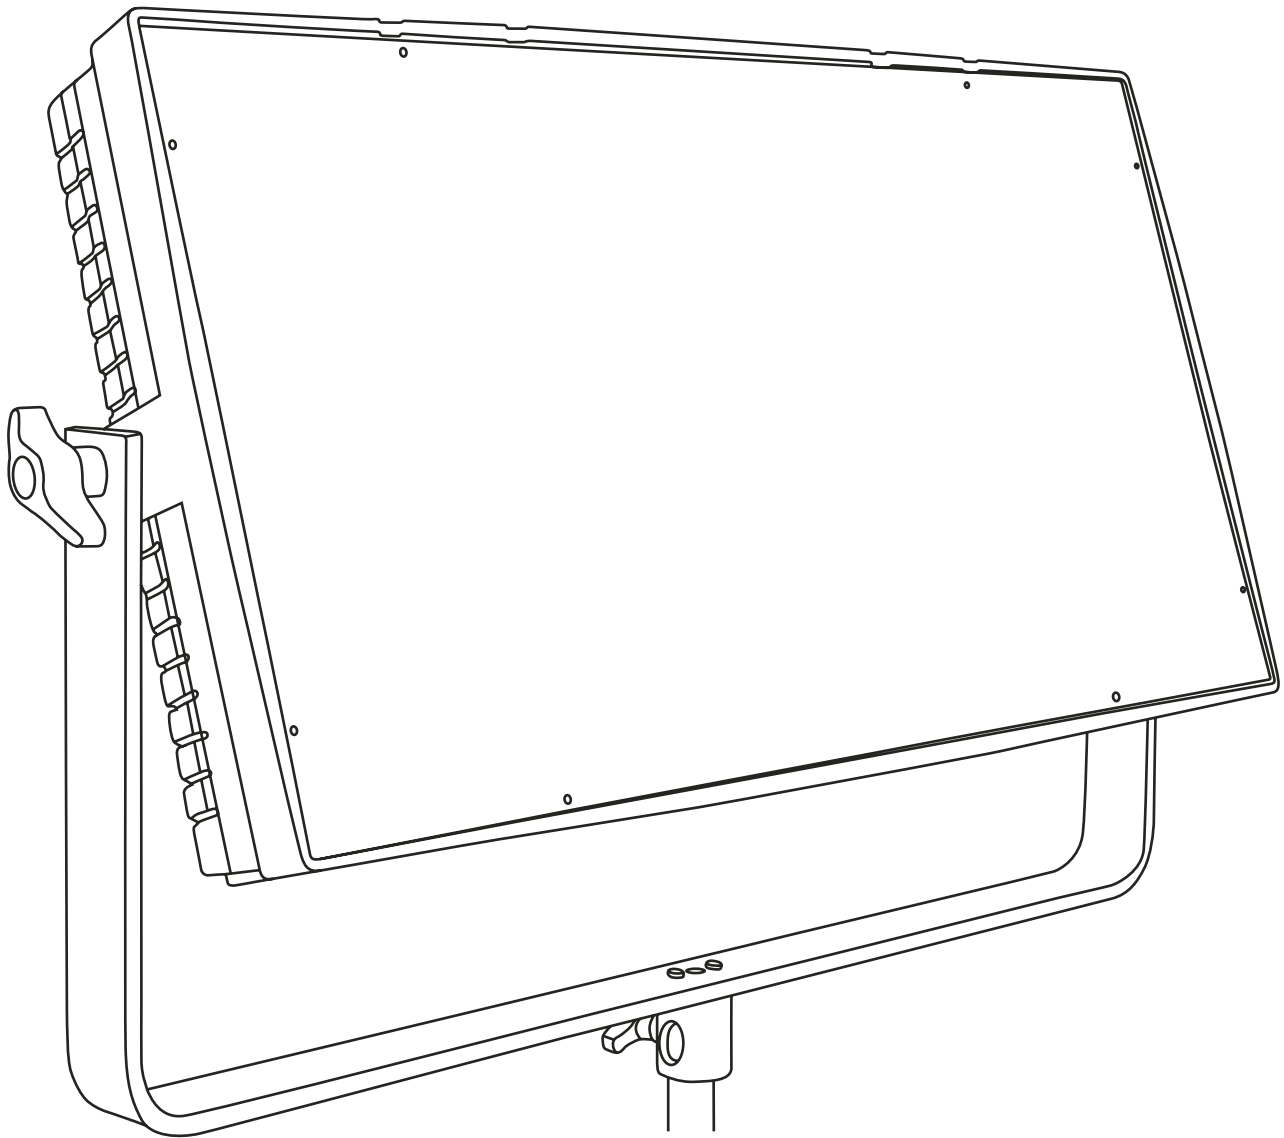

**Lupo**  
Made in Italy

Cod 816

# Ultrapanel Full Color 60 Soft

## Technical Data

Dimensions (cm)	673 x 340 x 113 mm
Dimensions (in)	26.4 x 13.5 x 4.4 in
Weight (kg)	9 kg
Weight (lb)	19.8 lb
CRI (Colour Rendering Index)	95
TLCI (Television Lighting Consistency Index)	96
Estimated LED lifetime (L80)	50,000 hours
Dimmer 0 - 100	included
Dimming curves mode	Linear, Exponential, Logarithmic
DMX module	included
DMX (bit)	8 bit / 16 bit
Connection for 14.8 V battery with standard XLR 4 pin connector (pin 1: negative / pin 4: positive)	included
Standard XLR 5 pin connectors to DMX console	included
Watt consumption	400 W
Watt output (equivalent to tungsten)	8000 W
Firmware upgrades	through USB port
Colour temperature	2800 K - 10000 K
Voltage AC	90 V - 240 V
Voltage DC	14.8 V
Light beam	120°
Frequency (input)	50 / 60 Hz
Compliance	CE
Remote control	Bluetooth Long Range / DMX / RDM
Ambient temperature	Max: + 45°C / Min: - 10°C
Power factor	0.9