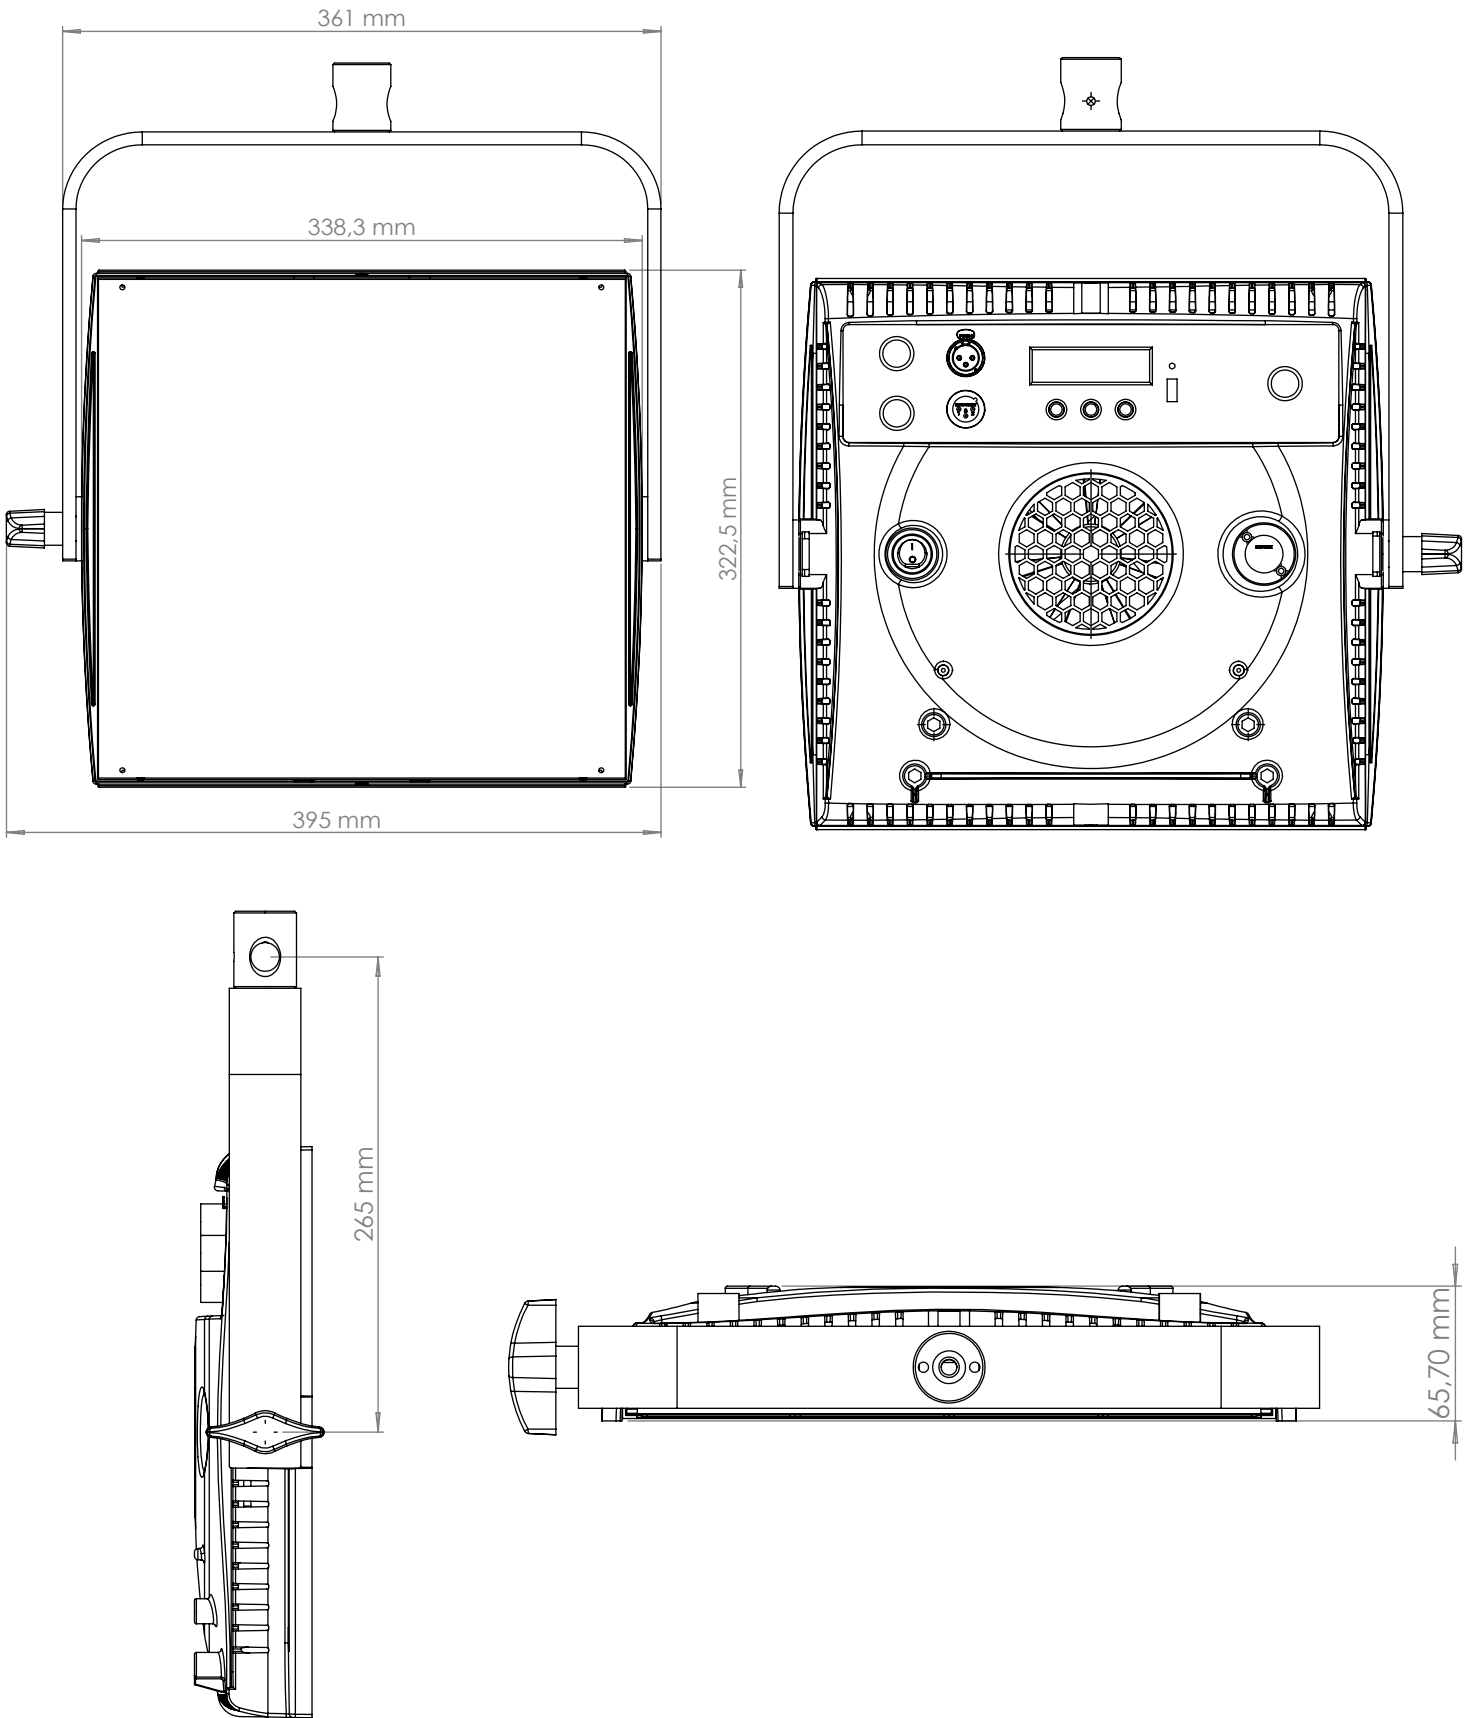

Technical Drawing

Lupo
Made in Italy

Lupo srl - Via V. Sassi 28 Collegno (TO) - 10093 - Italy
Phone: +39 011 411 9919 / e-mail: contact@lupo.it
website: www.lupo.it