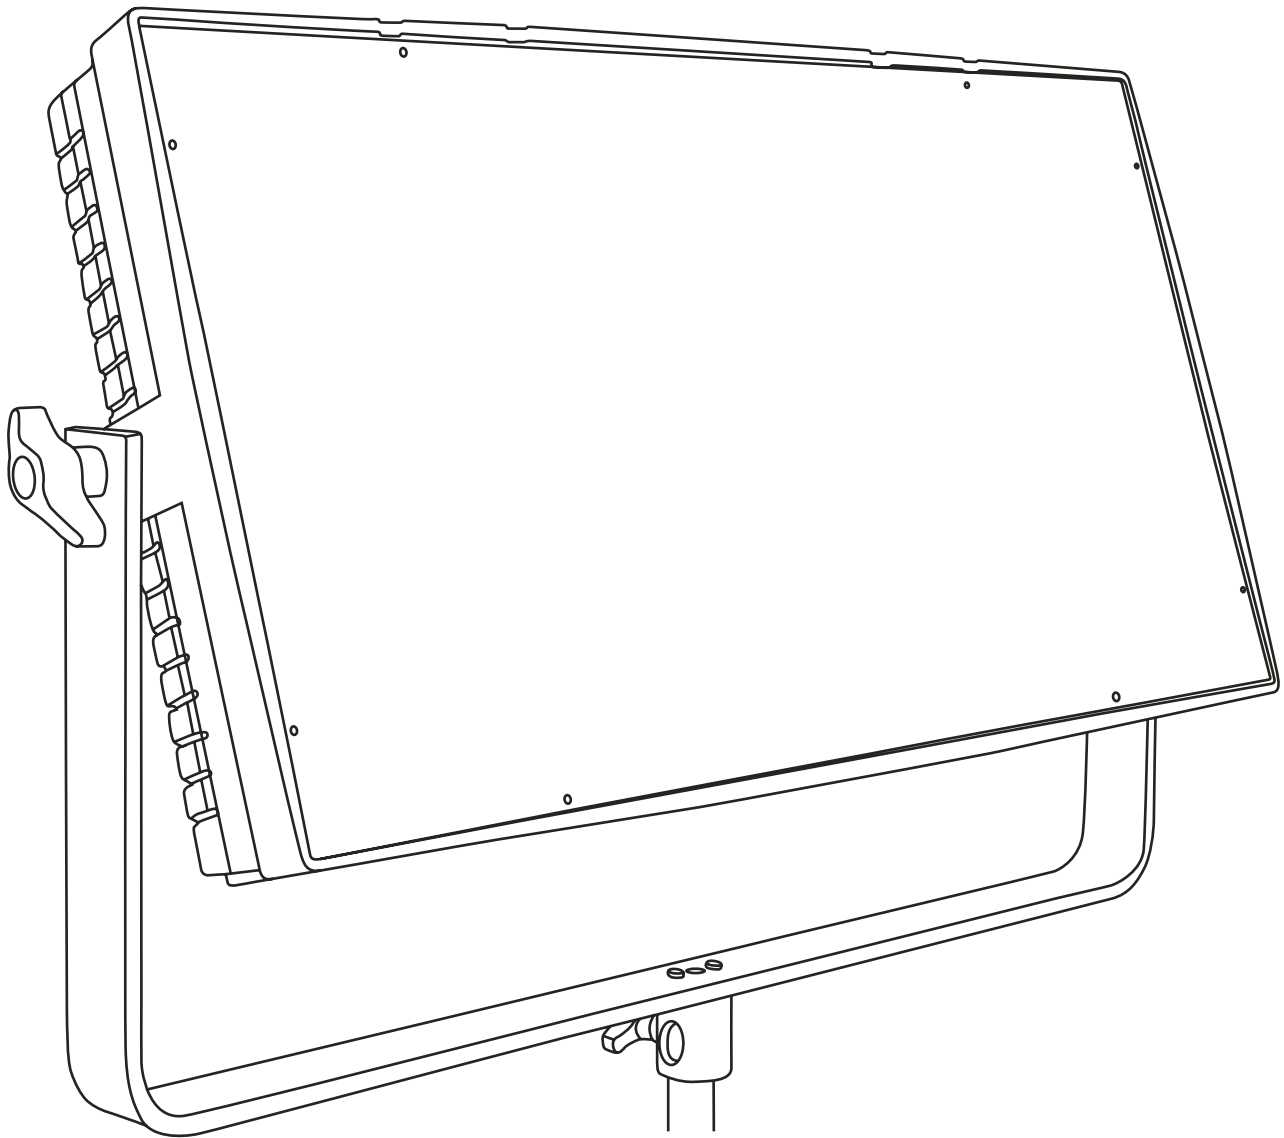

Lupo
Made in Italy

Cod 814

Ultrapanel Dual Color 60 Soft

Technical Data

Dimensions (cm)	673 x 340 x 113 mm
Dimensions (in)	26.4 x 13.5 x 4.4 in
Weight (kg)	9 kg
Weight (lb)	19.8 lb
CRI (Colour Rendering Index)	95
TLCI (Television Lighting Consistency Index)	96
Estimated LED lifetime (L80)	50,000 hours
Dimmer 0 - 100	included
Dimming curves mode	Linear, Exponential, Logarithmic
DMX module	included
DMX (bit)	8 bit / 16 bit
Connection for 14.8 V battery with standard XLR 4 pin connector (pin 1: negative / pin 4: positive)	included
Standard XLR 5 pin connectors to DMX console	included
Watt consumption	400 W
Watt output (equivalent to tungsten)	8000 W
Firmware upgrades	through USB port
Colour temperature	2800 K - 6500 K
Voltage AC	90 V - 240 V
Voltage DC	14.8 V
Light beam	120°
Frequency (input)	50 / 60 Hz
Compliance	CE
Remote control	Bluetooth Long Range / DMX / RDM
Ambient temperature	Max: + 45°C / Min: - 10°C
Power factor	0.9