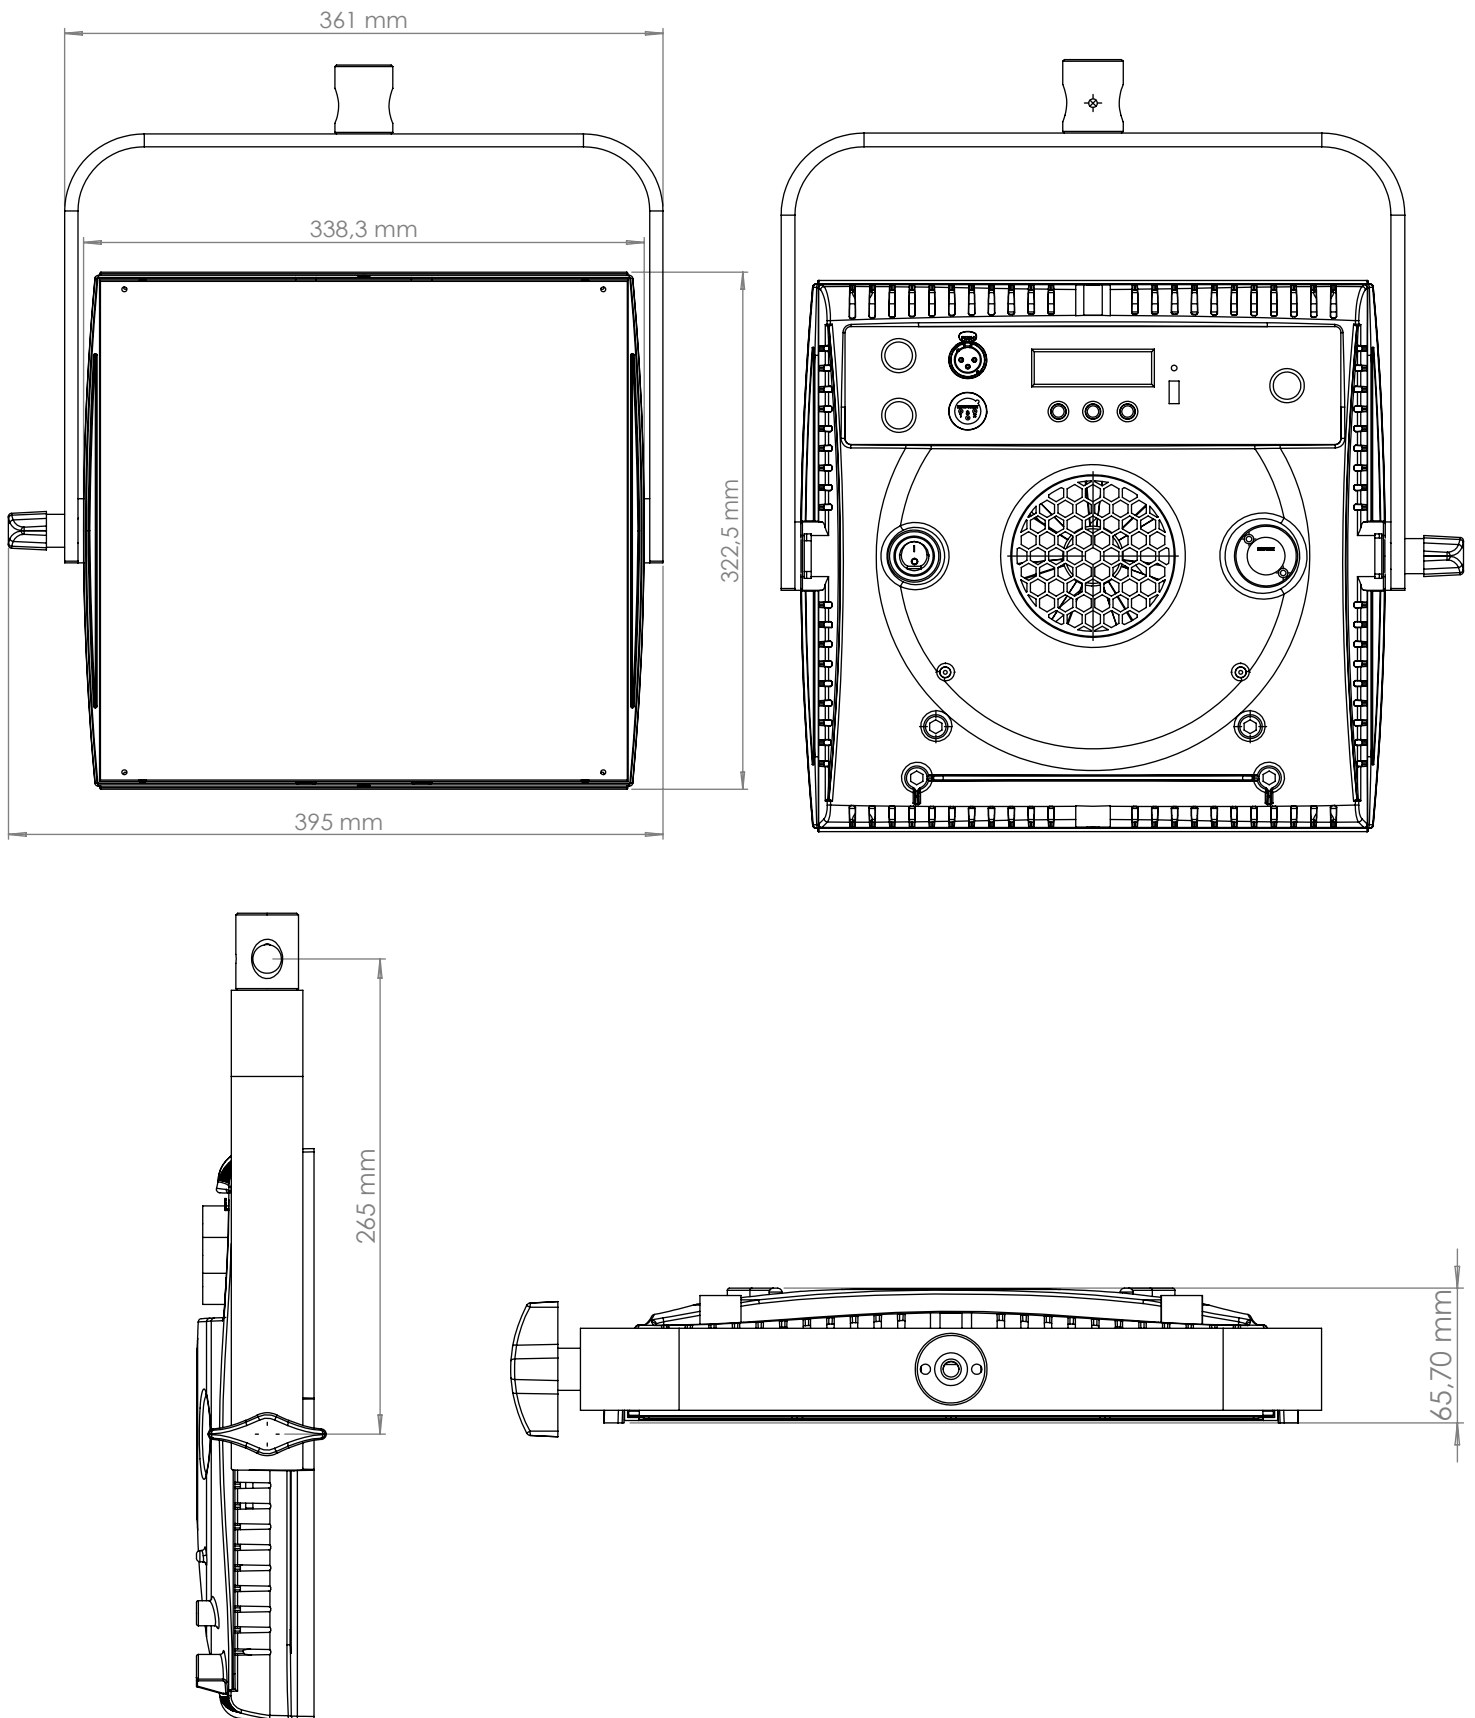

Technical Drawing

Lupo
Made in Italy

Lupo srl - Via V. Sassi 28 Collegno (TO) - 10093 - Italy
Phone: +39 011 411 9919 / e-mail: contact@lupo.it
website: www.lupo.it