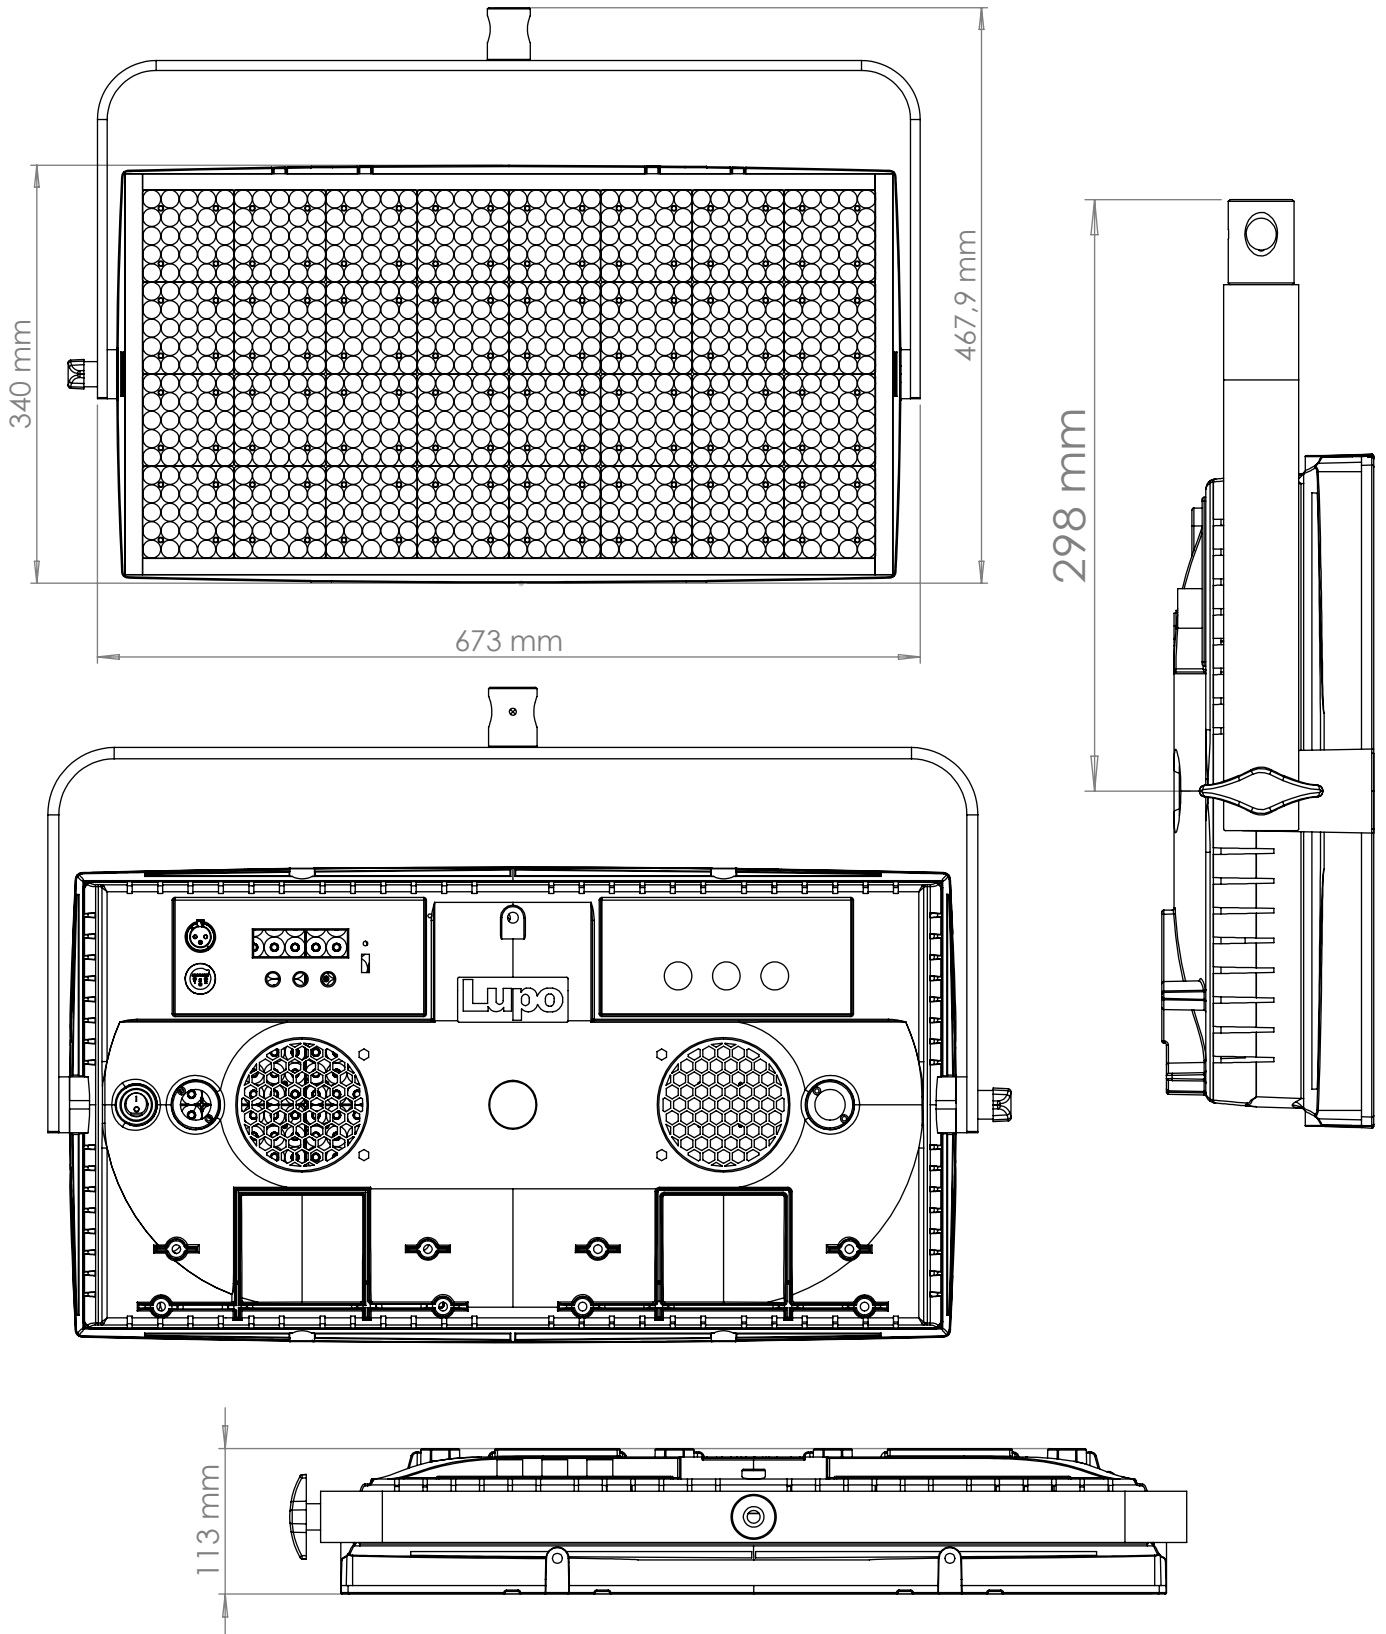

Technical Drawing

Lupo
Made in Italy

Lupo srl - Via V. Sassi 28 Collegno (TO) - 10093 - Italy
Phone: +39 011 411 9919 / e-mail: contact@lupo.it
website: www.lupo.it