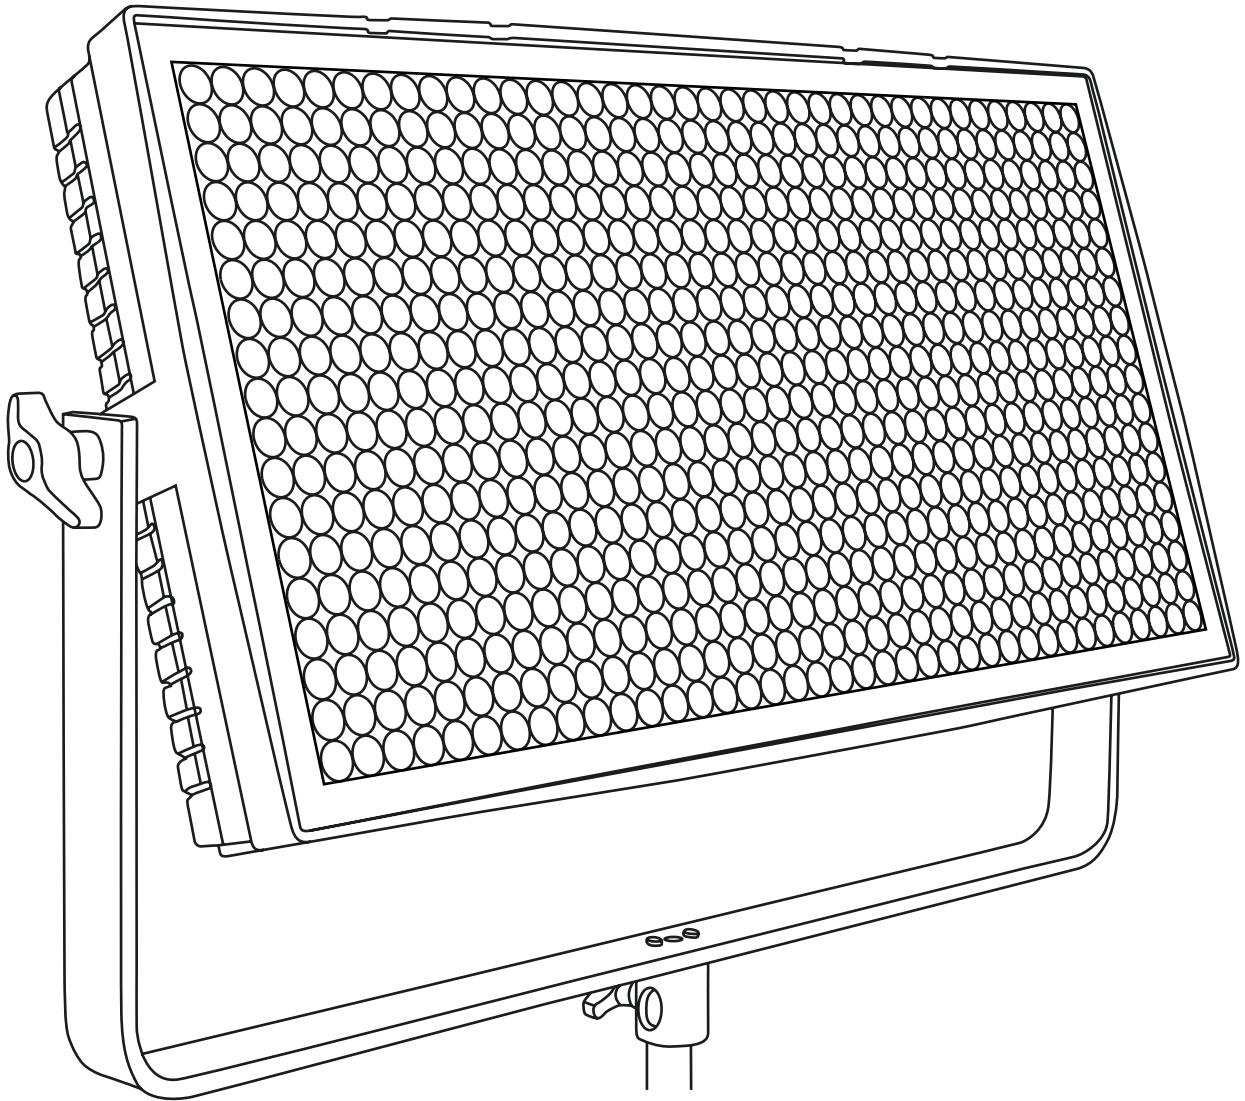

Lupo
Made in Italy

Cod 804

Ultrapanel Dual Color 60 Hard

Technical Data

Dimensions (cm)	673 x 340 x 113 mm
Dimensions (in)	26.4 x 13.5 x 4.4 in
Weight (kg)	9 kg
Weight (lb)	19.8 lb
CRI (Colour Rendering Index)	95
TLCI (Television Lighting Consistency Index)	96
Estimated LED lifetime (L80)	50,000 hours
Dimmer 0 - 100	included
Dimming curves mode	Linear, Exponential, Logarithmic
DMX module	included
DMX (bit)	8 bit / 16 bit
Connection for 14.8 V battery with standard XLR 4 pin connector (pin 1: negative / pin 4: positive)	included
Standard XLR 5 pin connectors to DMX console	included
Watt consumption	400 W
Watt output (equivalent to tungsten)	8000 W
Firmware upgrades	through USB port
Colour temperature	2800 K - 6500 K
Voltage AC	90 V - 240 V
Voltage DC	14.8 V
Light beam	40°
Frequency (input)	50 / 60 Hz
Compliance	CE
Remote control	Bluetooth Long Range / DMX / RDM
Ambient temperature	Max: + 45°C / Min: - 10°C
Power factor	0.9

Photometric data	6500 K	5600 K	3200 K
Distance			
Lux at 1 m - 3.2 ft	146000	143000	130000
Lux at 2 m - 6.5 ft	39600	39000	35000
Lux at 3 m - 9.8 ft	17500	17200	15800
Lux at 4 m - 13.1 ft	10000	9800	9400
Lux at 5 m - 16.4 ft	6800	6400	6000