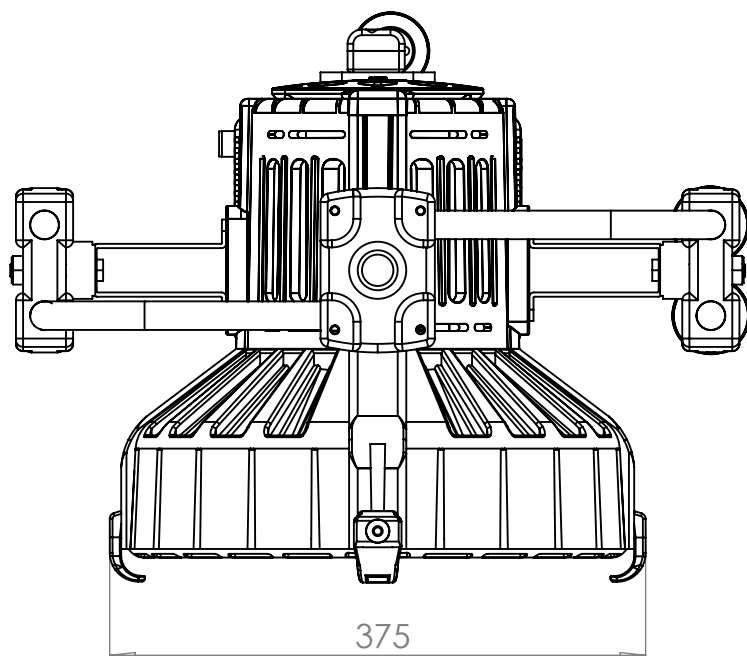

Pole operated yoke

Lupo
Made in Italy

Lupo srl - Via V. Sassi 28 Collegno (TO) - 10093 - Italy
Phone: +39 011 411 9919 / e-mail: contact@lupo.it
website: www.lupo.it