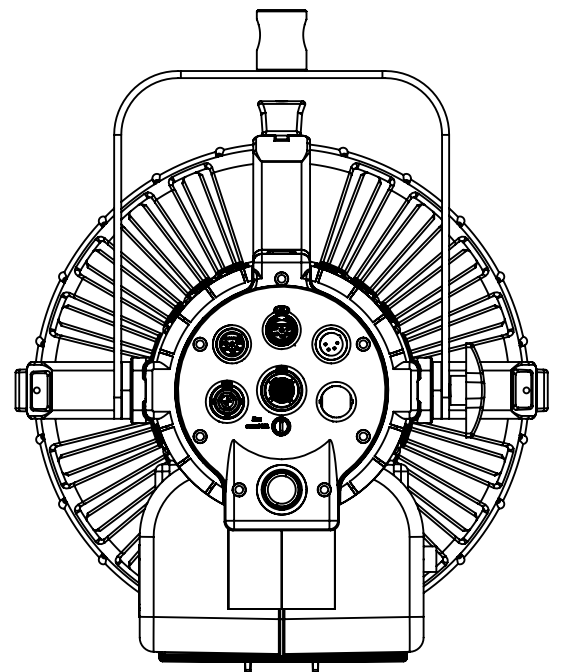

## Technical Data

Dimensions (mm)	466,5 x 375 x 367 mm
Dimensions (in)	18.3 x 14.7 x 14.4 in
Weight (kg)	8 kg
Weight (lb)	17.6 lb
CRI (Colour Rendering Index)	96
TLCI (Television Lighting Consistency Index)	99
Estimated LED lifetime (L80)	50,000 hours
LED COB	500 W
Dimmer 0 - 100	included
Dimming curves mode	Linear, Exponential, Logarithmic
Connection for 14.8 V battery with standard XLR	included
4 pin connector (pin 1: negative / pin 4: positive)	
Standard XLR 5 pin connectors to DMX console	included
Watt consumption	380 W
Fresnel lens	300 mm
Firmware upgrades	through USB port
Colour temperature	2800 K - 10000 K
Voltage AC	90 V - 240 V
Light beam	10° - 55°
Frequency (input)	50 / 60 Hz
Compliance	CE
Remote control	Bluetooth Long Range / DMX / RDM
Ambient temperature	Max: + 45°C / Min: - 10°C
Power Factor	0.96

# Technical Drawing