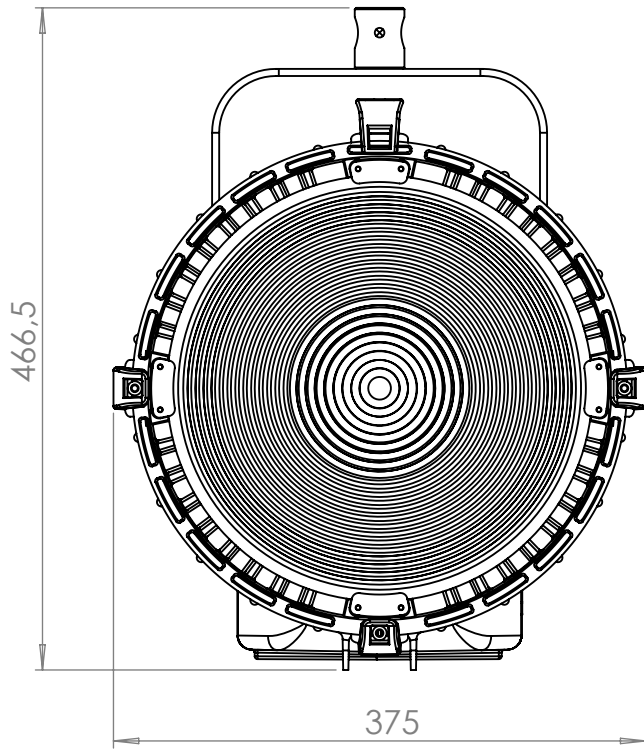

## Technical Data

Dimensions (mm)	466,5 x 375 x 367 mm
Dimensions (in)	18.3 x 14.7 x 14.4 in
Weight (kg)	8 kg
Weight (lb)	17.6 lb
CRI (Colour Rendering Index)	96
TLCI (Television Lighting Consistency Index)	99
Estimated LED lifetime (L80)	50,000 hours
LED COB	500 W
Dimmer 0 - 100	included
Dimming curves mode	Linear, Exponential, Logarithmic
Connection for 14.8 V battery with standard XLR	included
4 pin connector (pin 1: negative / pin 4: positive)	
Standard XLR 5 pin connectors to DMX console	included
Watt consumption	380 W
Fresnel lens	300 mm
Firmware upgrades	through USB port
Colour temperature	2800 K - 10000 K
Voltage AC	90 V - 240 V
Light beam	10° - 55°
Frequency (input)	50 / 60 Hz
Compliance	CE
Remote control	Bluetooth Long Range / DMX / RDM
Ambient temperature	Max: + 45°C / Min: - 10°C
Power Factor	0.96

## **RGBW**

Mode for control of Red, Green, Blue and White independently.

---

# Technical Drawing