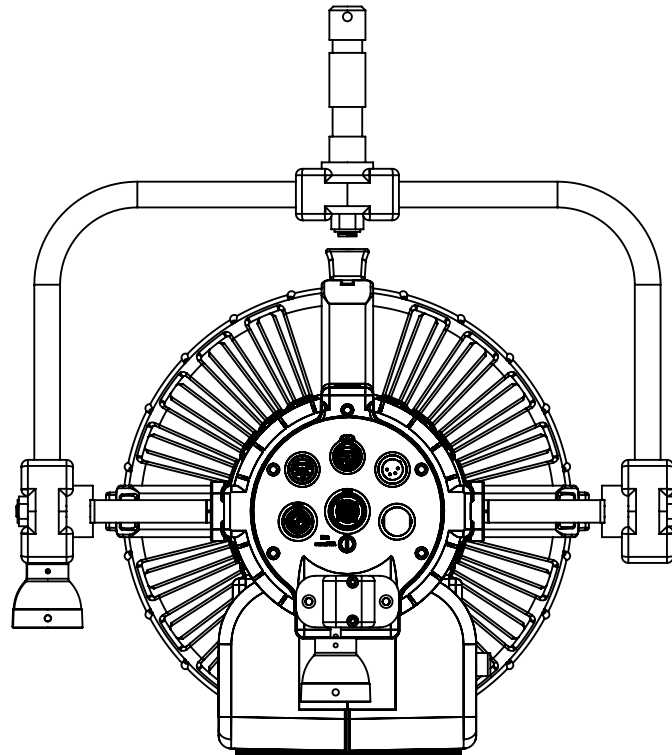

Pole operated yoke

Lupo
Made in Italy

Lupo srl - Via V. Sassi 28 Collegno (TO) - 10093 - Italy
Phone: +39 011 411 9919 / e-mail: contact@lupo.it
website: www.lupo.it