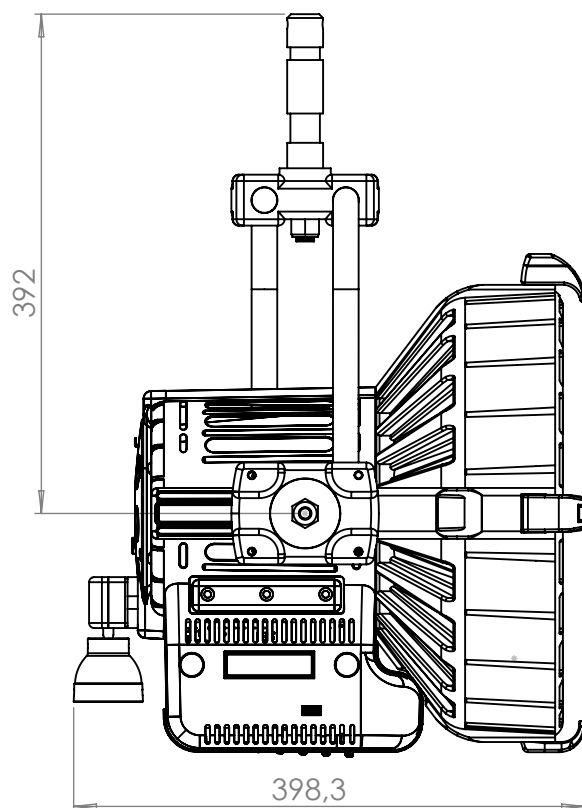

Pole operated yoke

Lupo
Made in Italy

Lupo srl - Via V. Sassi 28 Collegno (TO) - 10093 - Italy
Phone: +39 011 411 9919 / e-mail: contact@lupo.it
website: www.lupo.it