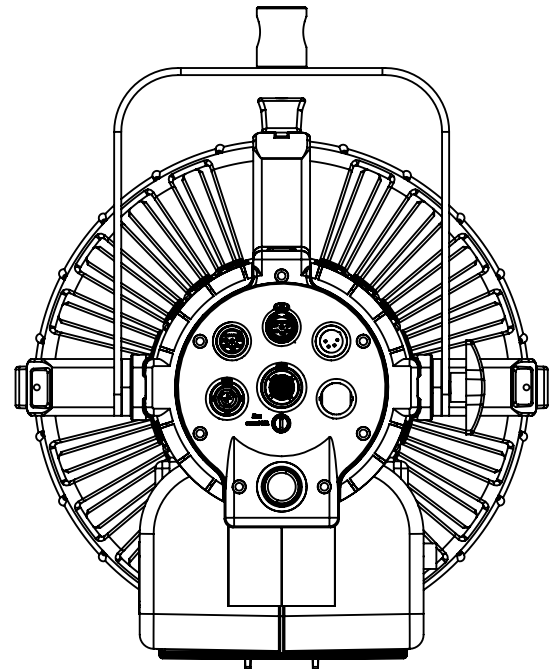

Technical Drawing