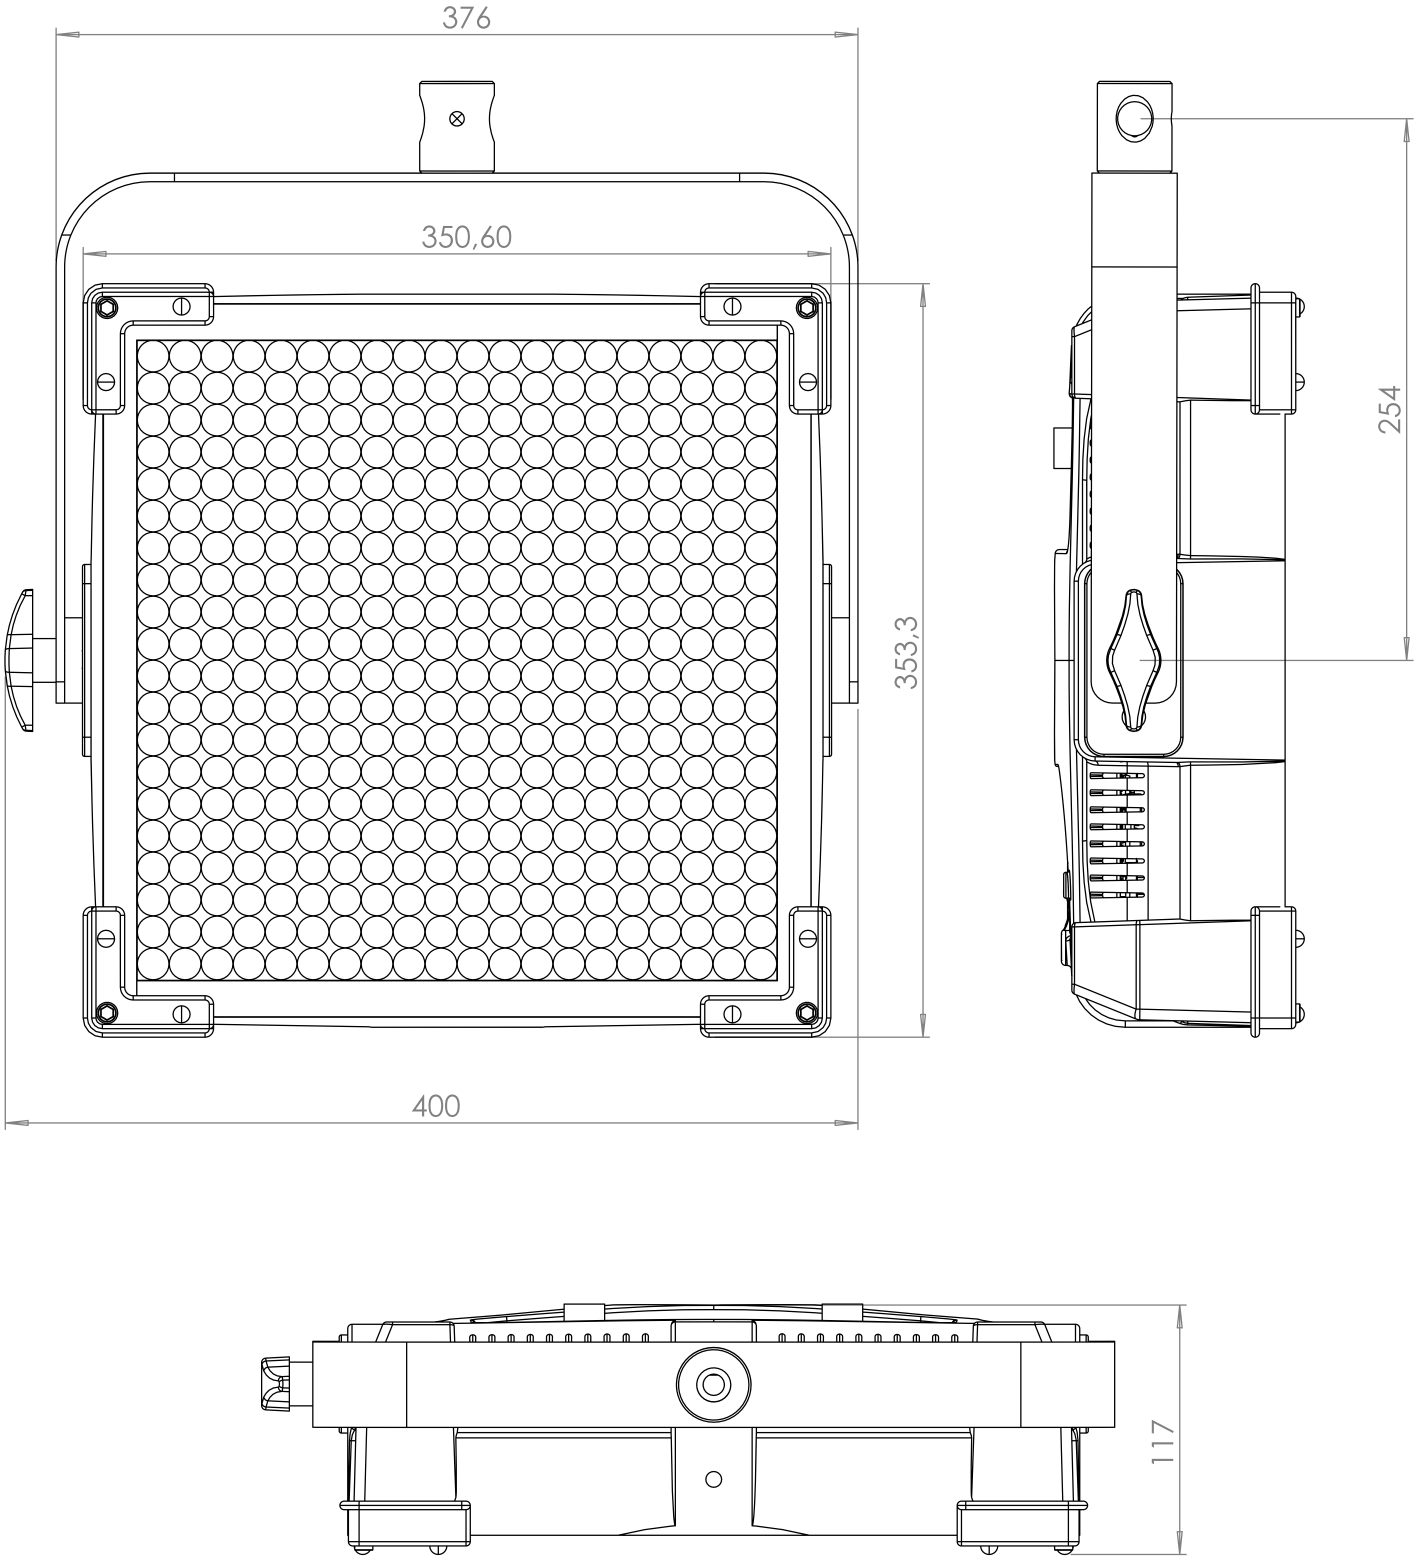

Technical Drawing