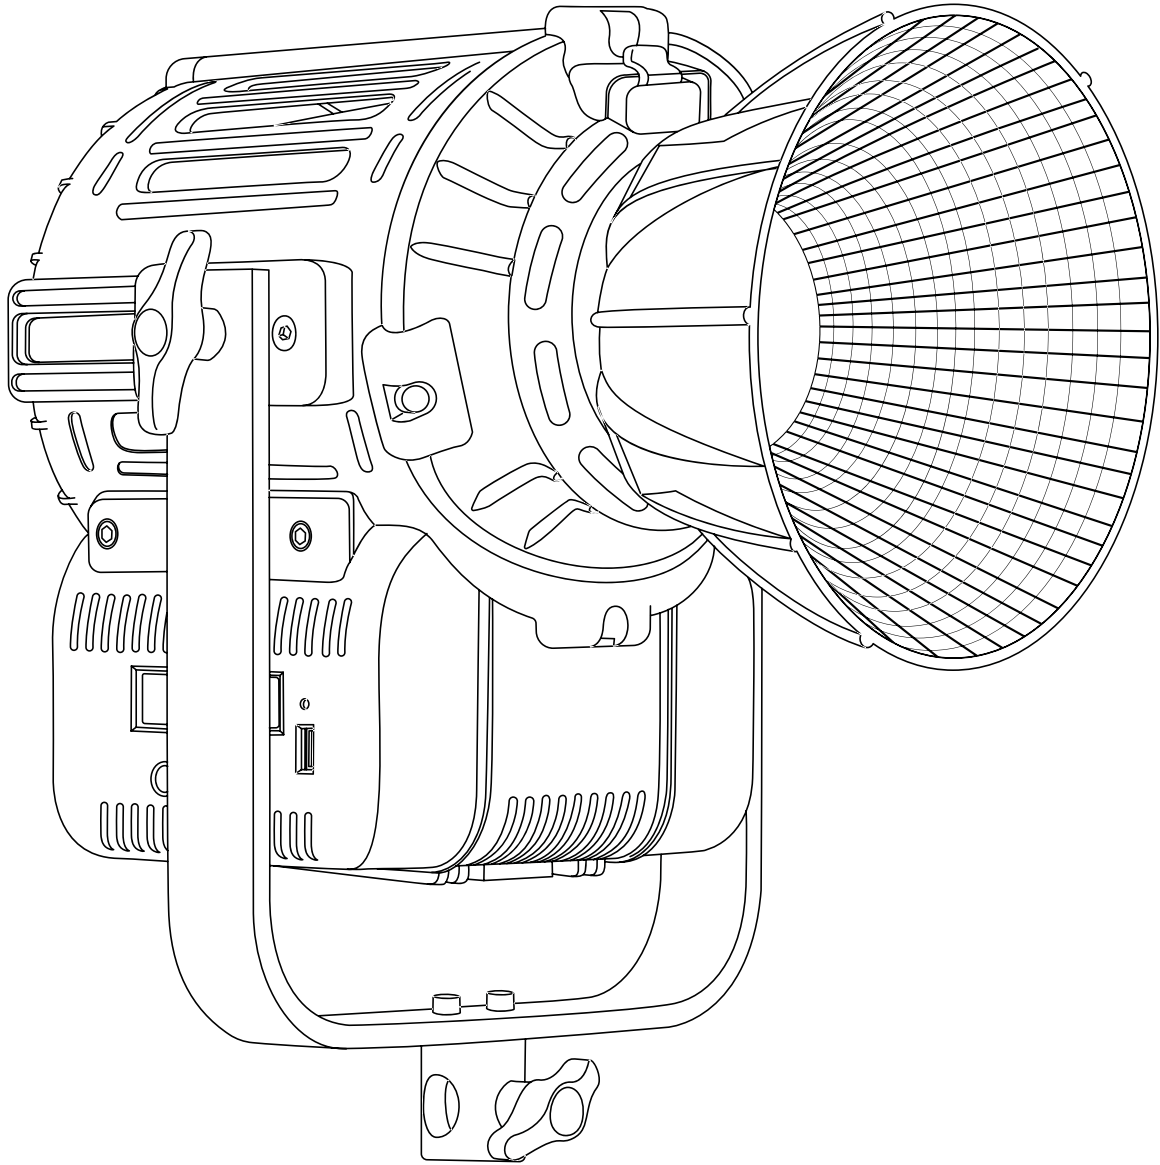

Lupo
Made in Italy

Cod 900

Movielight 300 PRO

Technical Data

Dimensions (cm)	212 x 274 x 352 mm
Dimensions (in)	8.3 x 10.7 x 13.8 in
Weight (kg)	5 kg
Weight (lb)	11 lb
CRI (Colour Rendering Index)	96
TLCI (Television Lighting Consistency Index)	98
Estimated LED lifetime (L80)	50,000 hours
LED COB	200 W
Dimmer 0 - 100	included
Dimming curves mode	Linear, Exponential, Logarithmic
Connection for 14.8 V battery with standard XLR	included
4 pin connector (pin 1: negative / pin 4: positive)	
Standard XLR 5 pin connectors to DMX console	included
Bluetooth Long Range	included
Accessory type	Bowens Mount
Parabolic Hyper Reflector	included
Watt consumption	220 W
Firmware upgrades	through USB port
Colour temperature	5600 K
Voltage AC	90 V - 240 V
Voltage DC	14.8 V
Light beam	85° (bare bulb) - 55° (with hyper reflector)
Frequency (input)	50 / 60 Hz
Compliance	CE
Remote control	Bluetooth Long Range / DMX / RDM
Ambient temperature	Max: + 45°C / Min: - 10°C
Power factor	0.9

Photometric data

Distance	5600 K	
	bare bulb	hyper reflector
Lux at 1 m - 3.2 ft	13900	39000
Lux at 2 m - 6.5 ft	3450	7800
Lux at 3 m - 9.8 ft	1580	3250
Lux at 4 m - 13.1 ft	870	1700
Lux at 5 m - 16.4 ft	550	1080