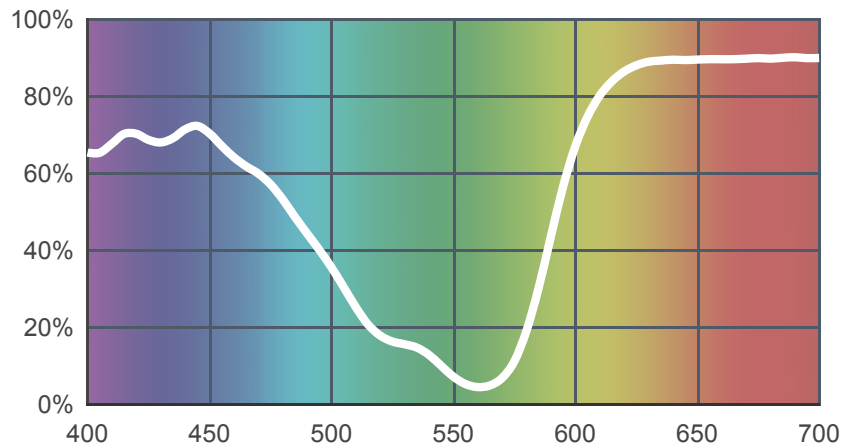

# 002 Rose Pink

[View on leefilters.com](http://leefilters.com) / [Find a Dealer](#)

Strong pink wash, good for cycloramas.

	Source C 6774K	Tungsten 3200K
Transmission Y	32.7%	34.2%
x	0.328	0.491
y	0.202	0.287
Absorption	0.49	0.47

Light transmitted (Y%)  
for each colour  
wavelength (nm)

### Rolls:

- **1" Core** 7.62m x 1.22m (25' x 48")
- **2" Core** 7.62m x 1.22m (25' x 48")
- **Quick Roll** Length 7.62m (25') x any width between 2.5cm - 1.17m (1" x 48")

### Sheets:

- **Full Sheet** 1.22m x 0.53m (48" x 21")  
USA: Full Sheets by special order only.
- **Half Sheet** 0.61m x 0.53m (24" x 21")