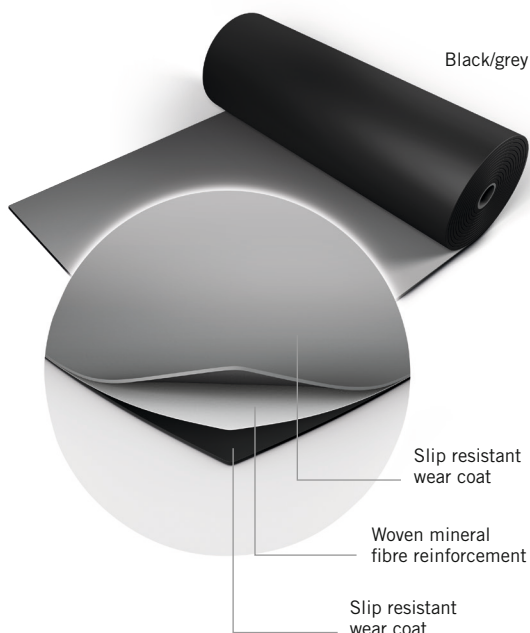

HARLEQUIN
The world dances on Harlequin floors®

Black/grey

Black/white

Harlequin Duo Pro™

Established over four decades ago, Harlequin Duo is the original double-sided dance and stage floor. It's a hardwearing yet lightweight calendared vinyl that is slip-resistant on both sides, thus providing two floors in one! Special wear coats make it easy to maintain and it rolls out quickly.

Harlequin Duo Pro has the same features as Harlequin Duo but with the addition of a new mineral fibre interply layer, it is now even more dimensionally stable and therefore relaxes and lays flat even quicker.

Ideally laid onto any hard, smooth surface, **Harlequin Duo Pro** is suited to touring due to ease of handling and portability and is suitable for a wide variety of uses including ballet, contemporary, percussive dance including flamenco, Irish and tap, multi-purpose use, hip-hop, jazz, street, aerobics, zumba, concerts, display, exhibitions, television, theatres and for operatic performances.