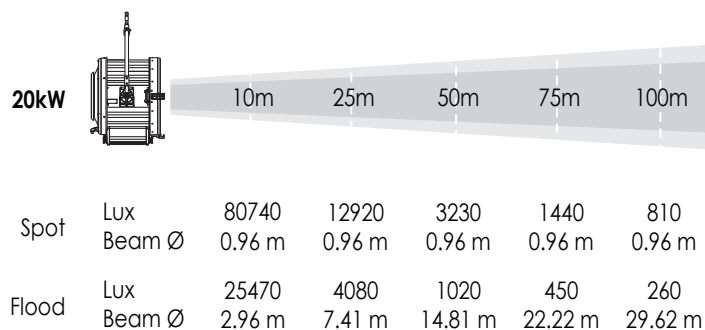

SPECIFICATIONS

| | |
|-------------------------------------|--------------------------|
| Identity No. | L24020TPB (220V) |
| Capacity | 24,000W / 20,000W |
| Voltage | 200 - 240V AC |
| Protective Lens | Ø883mm |
| Lamp Type | 24kW/20kW SE |
| Color Temp. | 3200K |
| Lamp Holder | G38 |
| Stirrup | Ø28mm (1-1/8 in.) Spigot |
| Class / IP Rating | 1 / IP 23 |
| Max. Surface Temp. | 240 °C |
| Max. Ambient Temp. | 45 °C |
| Min. Distance to Illuminated Object | 12 m |
| Min. Distance to Flammable Object | 2.5 m |
| Operating Range | +30° ~ 0° ~ -30° |
| Weight (lamphead) | 80 kg |

Exclude Lamp Bulb
No Switch

PHOTOMETRIC DATA

DIMENSIONS (mm)