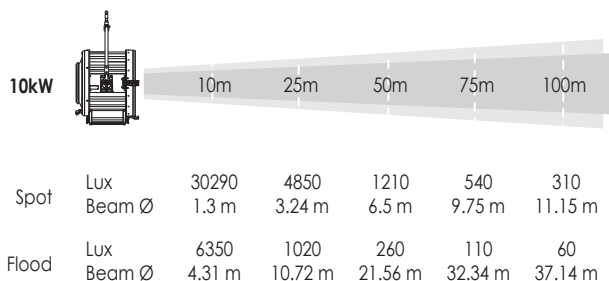

SPECIFICATIONS

Identity No.	L12010TPB (220V)
Capacity	12,000W / 10,000W
Voltage	200 - 240V AC
Protective Lens	Ø645mm
Lamp Type	12kW/10kW SE
Color Temp.	3200K
Lamp Holder	G38
Stirrup	Ø28mm (1-1/8 in.) Spigot
Class / IP Rating	1 / IP 23
Max. Surface Temp.	220 °C
Max. Ambient Temp.	45 °C
Min. Distance to Illuminated Object	8 m
Min. Distance to Flammable Object	2 m
Operating Range	+45° ~ 0° ~ -45°
Weight (lamphead)	51 kg

ACCESSORIES

Electronic Dimmer
24kW / 12kW

Ext. Cable 7.5m
(CEEform)

Scrims with Bag

Transport Case

PHOTOMETRIC DATA

DIMENSIONS (mm)