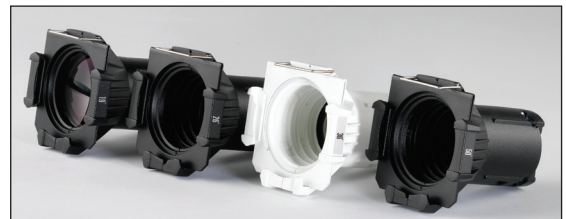

www.etconnect.com

Americas ■ Europe ■ Asia
www.etconnect.com

Source Four Mini LED

CUTE JUST GOT A LOT GREENER

Tiny fixture, big energy savings

The Source Four Mini LED has the same size, look, optics and beam angles as the Source Four Mini tungsten fixture, but with the efficiency and energy savings you've come to expect from an ETC LED light source. With its distinctive long-life, 35,000-hour, 12W LED, the Source Four Mini LED not only uses less power than a traditional tungsten luminaire, but it's also brighter so you don't have to sacrifice output for energy savings. It's the perfect fit for museums, stores, restaurants, lobbies, theatres and other smaller-scale installations that want to meet new energy codes and regulations.

See what the big deal is at www.etcconnect.com/Mini

Features for all Source Four Mini models

- 19°, 26°, 36° and 50° field angles
- Just 23cm long
- 12W LED (35,000-hour life)
- Portable, canopy- or track-mount versions
- E-size gobo pattern holder
- Gel media frame
- Rotating barrel ± 175°
- Three-plane stainless steel shutter blade assembly
- Insulated rear handle
- Rugged die-cast aluminium construction
- Black, white, silver grey or custom colours available
- Available in min. 80 CRI or min. 90 CRI Gallery versions

Portable features

- Yoke-mounted LED driver in a matching colour case
- 1.8m power cable with choice of UK13A or 2-pin Euro connector

Canopy-mount features

- Colour-matched canopy
- Canopy-mounting hardware for ceiling junction box included
- LED driver for hardwired (120V or 230/240V) input

Track-mount features

- 3-circuit Eutrac™ adapter
- Factory-installed LED driver in colour-matched (black or white) adapter

SOURCE FOUR MINI LED
PORTABLE

SOURCE FOUR MINI LED
CANOPY-MOUNT

SOURCE FOUR MINI LED
TRACK-MOUNT