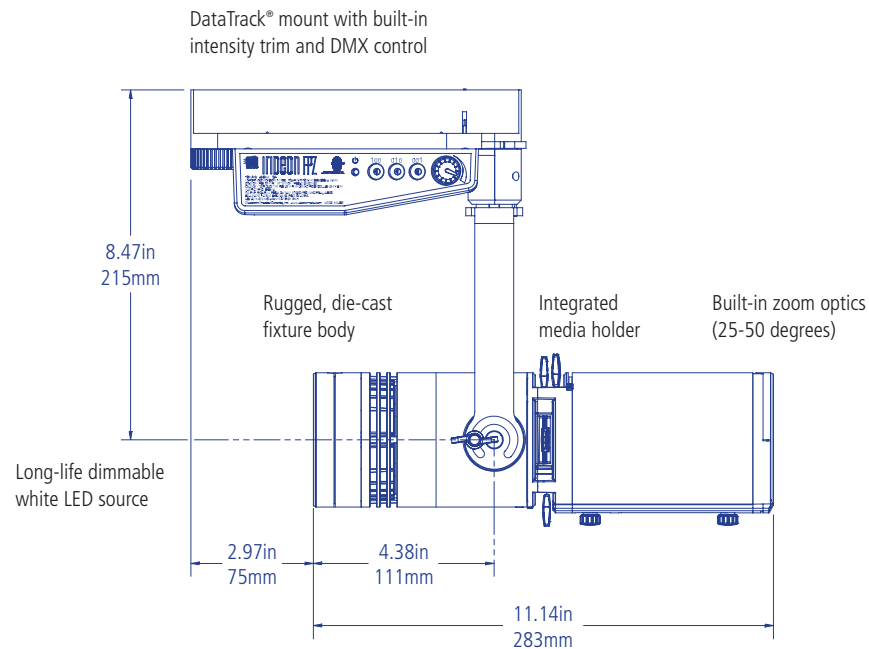

Museums

Retail stores

Restaurants

Lobbies

Theaters

www.etconnect.com/irideon

Corporate Headquarters ■ 3031 Pleasant View Rd, PO Box 620979, Middleton WI 53562 0979 USA ■ Tel +1 608 831 4116
London, UK ■ Unit 26-28, Victoria Industrial Estate, Victoria Road, London W3 6UU, UK ■ Tel +44 (0) 20 8896 1000
Rome, IT ■ Via Pieve Torina, 48, 00156 Rome, Italy ■ Tel +39 (06) 32 111 683
Holzkirchen, DE ■ Ohmstrasse 3, 83607 Holzkirchen, Germany ■ Tel +49 (80 24) 47 00-0
Hong Kong ■ Room 1801, 18/F, Tower 1 Phase 1, Enterprise Square, 9 Sheung Yuet Road, Kowloon Bay, Kowloon, Hong Kong ■ Tel +852 2799 1220
Web ■ www.etconnect.com ■ Copyright©2016 ETC. All Rights Reserved. All product information and specifications subject to change. 7191L1002 Rev A 02/16