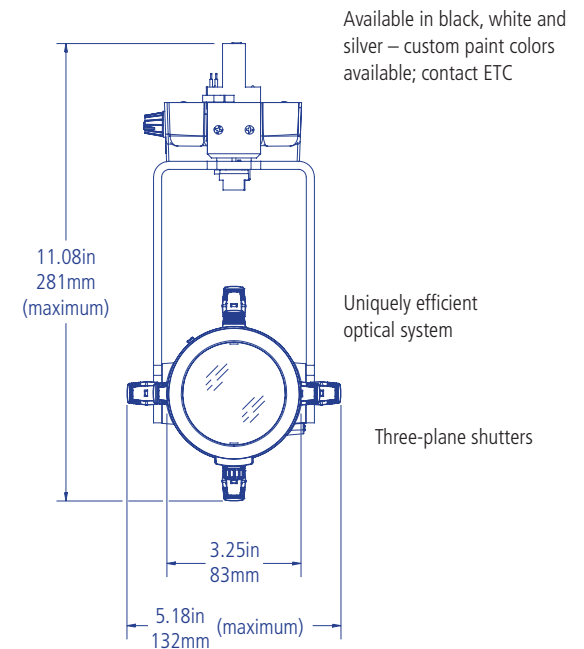

Museums

Retail stores

Restaurants

Lobbies

Theaters

www.etconnect.com/irideon

Corporate Headquarters ■ 3031 Pleasant View Rd, PO Box 620979, Middleton WI 53562 0979 USA ■ Tel +1 608 831 4116
London, UK ■ Unit 26-28, Victoria Industrial Estate, Victoria Road, London W3 6UU, UK ■ Tel +44 (0) 20 8896 1000
Rome, IT ■ Via Pieve Torina, 48, 00156 Rome, Italy ■ Tel +39 (06) 32 111 683
Holzkirchen, DE ■ Ohmstrasse 3, 83607 Holzkirchen, Germany ■ Tel +49 (80 24) 47 00-0
Hong Kong ■ Room 1801, 18/F, Tower 1 Phase 1, Enterprise Square, 9 Sheung Yuet Road, Kowloon Bay, Kowloon, Hong Kong ■ Tel +852 2799 1220
Web ■ www.etconnect.com ■ Copyright©2016 ETC. All Rights Reserved. All product information and specifications subject to change. 7191L1002 Rev A 02/16