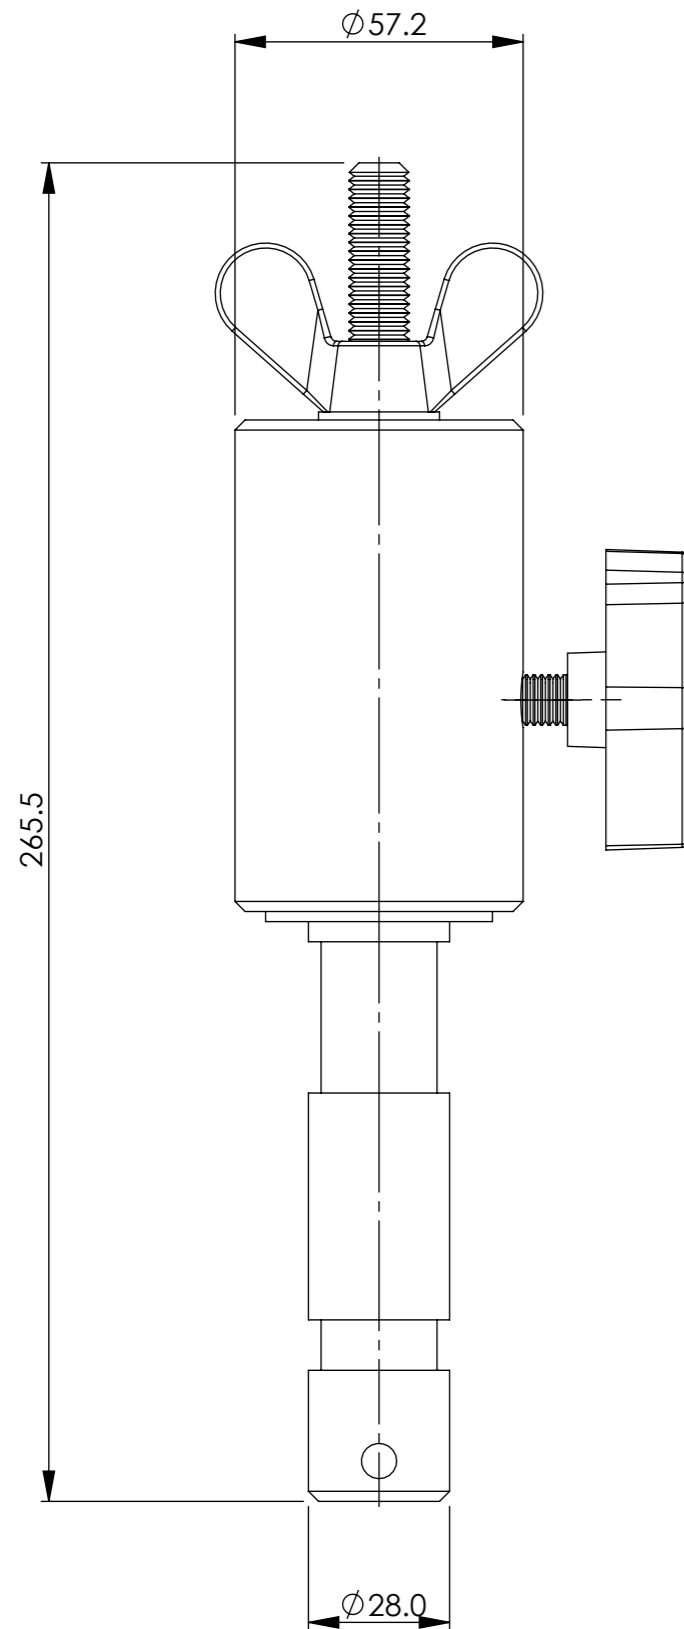

DOUGHTY ENGINEERING LTD

DATA SHEET

TITLE: ROLLER RACE TV SPIGOT
(EURO SPEC)

PART NOS:
T74200

MATERIAL:
STEEL

WEIGHT:

SWL:

FINISH:
CASING - CRACKLE BLACK
SPIGOT - ZINC PLATED

NOTES:

**STRICTLY
FOR
REFERENCE
PURPOSES
ONLY**

THIRD ANGLE PROJECTION