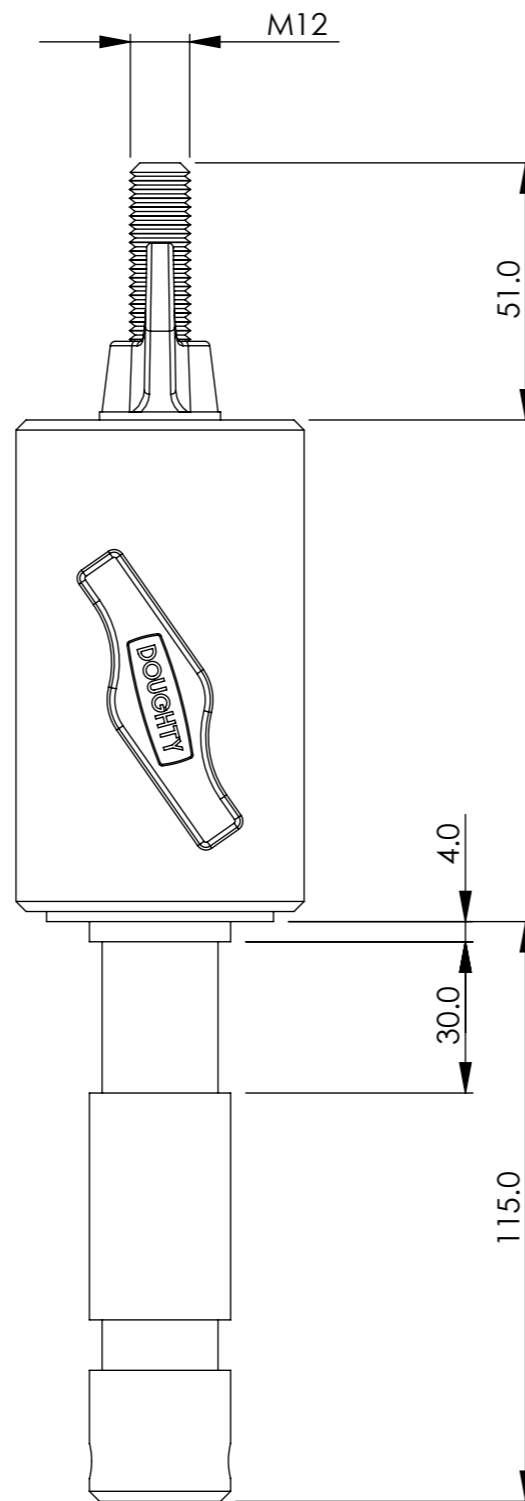

DOUGHTY ENGINEERING LTD

DATA SHEET

TITLE: ROLLER RACE TV SPIGOT
(EURO SPEC)

PART NOS:
T74200

MATERIAL:
STEEL

WEIGHT:

SWL:

FINISH:
CASING - CRACKLE BLACK
SPIGOT - ZINC PLATED

NOTES:

**STRICTLY
FOR
REFERENCE
PURPOSES
ONLY**

THIRD ANGLE PROJECTION