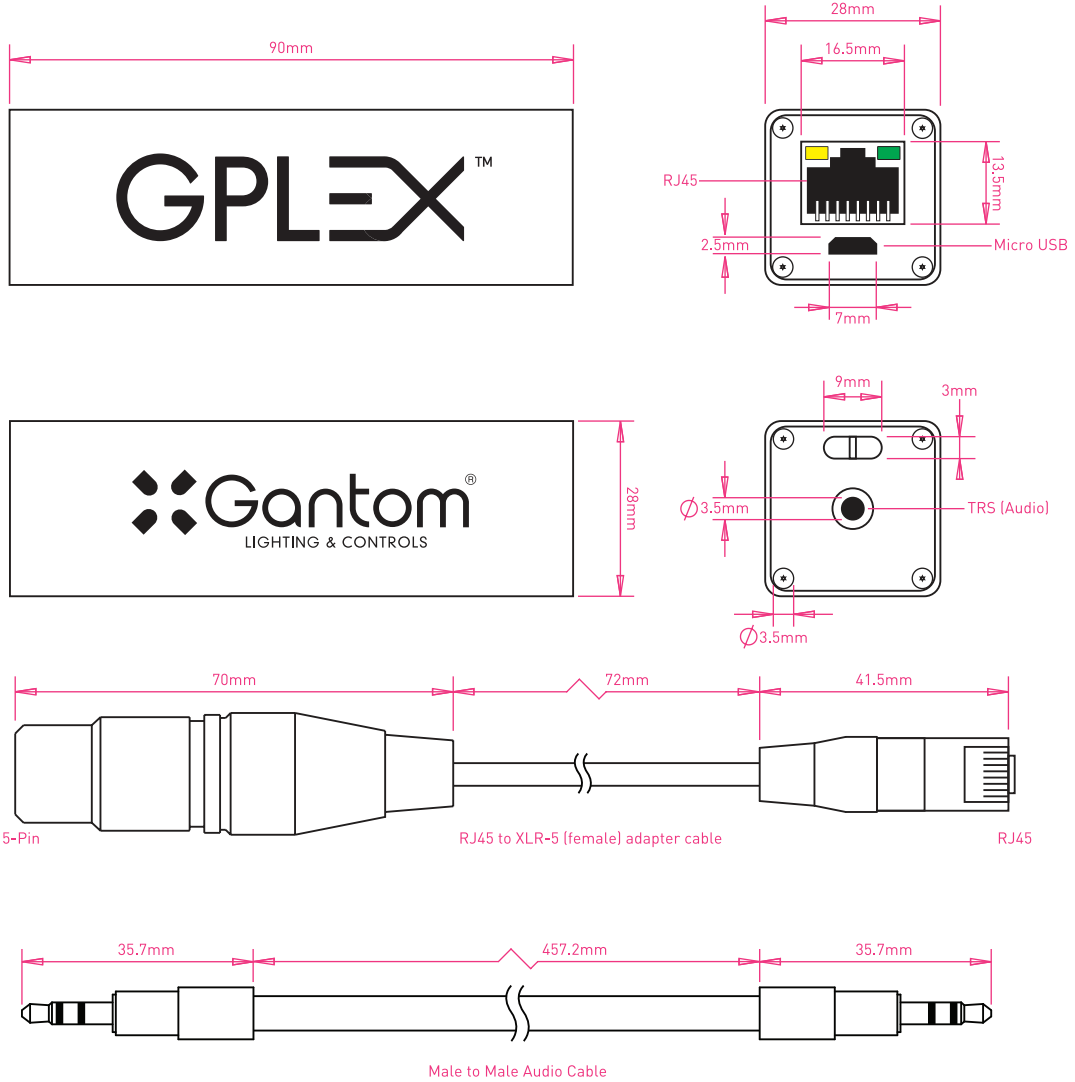

FEATURES

- ✓ Full universe DMX512 output
- ✓ Intuitive touch interface using smartphone app
- ✓ App available for iOS and Android devices
- ✓ Micro USB rechargeable
- ✓ LED indicators for signal and battery
- ✓ Anodized aluminum finish for durability
- ✓ PLASA standard RJ45 output jack
- ✓ XLR 5-pin adapter included
- ✓ Nanuk Nano hard-case for travel

PACKAGE CONTENTS

- ✓ GPlex
- ✓ RJ45 to XLR-5 (female) adapter cable
- ✓ Male to male audio cable
- ✓ Micro USB charging cable
- ✓ Quick-start guide
- ✓ Carrying case

SPECIFICATIONS

DMX CHANNELS	512 (One Universe)
REFRESH RATE	44Hz
DIMENSIONS	90mm (3.54") x 28mm (1.1") x 28mm (1.1")

SKU NUMBER

Gantom GPlex	GPLEX1
--------------	--------

PINOUTS

RJ45 PINOUT

Pin 1: DMX+
Pin 2: DMX-
Pin 3-6: No Connect
Pin 7-8: COM

XLR-5 PINOUT

Pin 1: COM
Pin 2: DMX-
Pin 3: DMX+
Pin 4-5: No Connect

LED INDICATORS