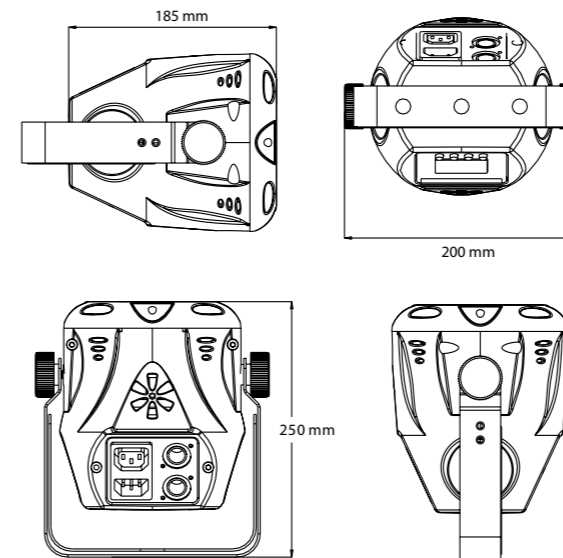

TRICOLOR MINI PAR

COMPACT RGB FIXTURE SUITABLE FOR ALL PURPOSES

The CLF Tricolor Mini PAR is a compact RGB LED fixture with an impressive output for an affordable price. The Tricolor mini PAR offers deep saturated, intense colours due to the specially selected LEDs. The powerful LEDs provide extremely high light output and ensures 'flicker-free' operation for all types of TV and camera use. The fixtures comes with a 30° beam angle which is perfect for illuminating large surfaces and can also be used for effect lighting. Because of the compact and light housing, the Tricolor Mini PAR fits inside most truss types which makes it the ideal spooklight. Besides DMX control, the fixture can also be controlled stand alone or in master / slave mode. The Tricolor Mini PAR comes with pre-programmed

macros. All controls can be found in the menu on the on-board LCD display. The fixture has a double bracket so it can be placed on the floor or mounted to truss structures by using the CLF quicklock system. This unique hanging system is easy to use and time-saving. An optional barndoor is available.

Flux out: 373 lm

Height	Eavg, Emax	Angle: 20.80°	Diameter
9.843ft 3m	32.44, 49.68fc 349.1, 534.8lx		3.613ft 110.12cm
13.12ft 4m	18.25, 27.95fc 196.4, 300.8lx		4.817ft 146.83cm
16.40ft 5m	11.68, 17.88fc 125.7, 192.5lx		6.021ft 183.53cm
19.69ft 6m	8.109, 12.42fc 87.29, 133.7lx		7.226ft 220.24cm
22.97ft 7m	5.958, 9.125fc 64.13, 98.22lx		8.43ft 256.95cm

FACTSHEET

DMX channels	3, 4 or 10 channels
Beam angle	30 °
Power supply	100 - 240 VAC
Power consumption	Max. 35 Watt
Cooling	Fan
DMX connection	3p XLR in & out
Dimensions	250 x 200 x 152 mm (hwxwd)
Weight	2.5 Kg
Certification mark	CE
Article number	156100
Included items	Power Cable
IP rating	IP22