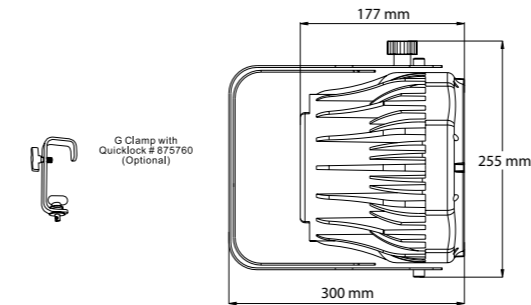

DYNAMIC WHITE PAR

COMPACT LED FIXTURE COLD WHITE AND WARM WHITE LEDs

The CLF Dynamic White PAR is a compact LED fixture with an extraordinary high light output which contains warm and cold white high power LEDs. The powerful LEDs provide extremely high light output and ensures 'flicker-free' operation when using cameras.

contains both powerCON in and out and can be connected with three pins XLR. No fan is installed in the Dynamic White PAR so it is also suitable for silent applications.

The fixture can be placed on the floor or mounted to truss structures by using the unique CLF quicklock system.

This hanging system is easy to use and time-saving. The solid housing of the fixture makes it suitable for every rental stock and fixed installations.

Flux out: 1449 lm

Height	Eavg,Emax	Angle: 20.40°	Diameter
9.843ft 3m	126.0.193.9fc 1357.2087lx		3.542ft 107.96cm
13.12ft 4m	70.90.109.1fc 763.2.1174lx		4.723ft 143.94cm
16.40ft 5m	45.38.69.81fc 488.4.751.4lx		5.903ft 179.93cm
19.69ft 6m	31.51.48.48fc 339.2.521.8lx		7.084ft 215.91cm
22.97ft 7m	23.15.35.62fc 249.2.383.4lx		8.2648ft 251.90cm

FACTSHEET

DMX channels	2, 3 or 7 channels
Beam angle	25 °
Power supply	100 - 240 VAC
Power consumption	Max. 90 Watt
Cooling	Convection / no fan
DMX connection	3p XLR in & out
Dimensions	300 x 255 x 205 mm (hwxwd)
Weight	4 Kg
Certification mark	CE
Article number	156000
Included items	Power cable, Filter Frame
IP rating	IP22