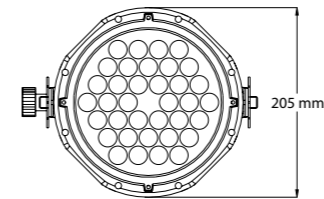

DYNAMIC WHITE PAR

COMPACT LED FIXTURE COLD WHITE AND WARM WHITE LEDs

The CLF Dynamic White PAR is a compact LED fixture with an extraordinary high light output which contains warm and cold white high power LEDs. The powerful LEDs provide extremely high light output and ensures 'flicker-free' operation when using cameras.

contains both powerCON in and out and can be connected with three pins XLR. No fan is installed in the Dynamic White PAR so it is also suitable for silent applications.

The fixture can be placed on the floor or mounted to truss structures by using the unique CLF quicklock system.

This hanging system is easy to use and time-saving. The solid housing of the fixture makes it suitable for every rental stock and fixed installations.

Flux out: 1449 lm

Height	Eavg,Emax	Angle: 20.40°	Diameter
9.843ft 3m	126.0.193.9fc 1357.2087lx		3.542ft 107.96cm
13.12ft 4m	70.90.109.1fc 763.2.1174lx		4.723ft 143.94cm
16.40ft 5m	45.38.69.81fc 488.4.751.4lx		5.903ft 179.93cm
19.69ft 6m	31.51.48.48fc 339.2.521.8lx		7.084ft 215.91cm
22.97ft 7m	23.15.35.62fc 249.2.383.4lx		8.2648ft 251.90cm

FACTSHEET

DMX channels	2, 3 or 7 channels
Beam angle	25 °
Power supply	100 - 240 VAC
Power consumption	Max. 90 Watt
Cooling	Convection / no fan
DMX connection	3p XLR in & out
Dimensions	300 x 255 x 205 mm (hwxwd)
Weight	4 Kg
Certification mark	CE
Article number	156000
Included items	Power cable, Filter Frame
IP rating	IP22