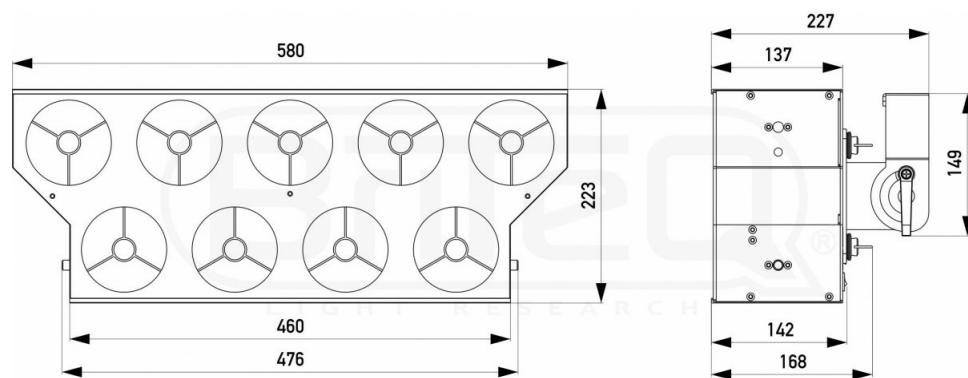

www.briteq-lighting.com | <https://www.facebook.com/Briteq>

Beglec NV has the right to change products and specifications with and without notice. Major as well as minor changes can be involved. This leaflet can contain errors, therefore we advice to consult your local dealer to ensure that actual features and specifications match your requirements. Copyright © 2017 by BEGLEC NV. All rights reserved.