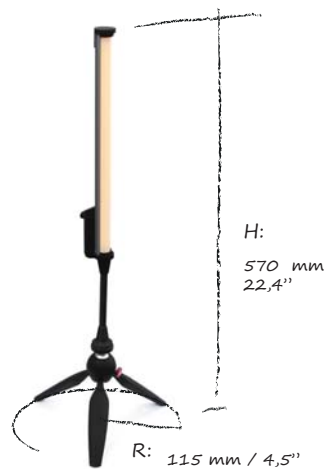

Content:  
1 x Reporter case  
2 x Pipeline 1'  
2 x Tripods  
1 x DC Adapter - UK/US/EU/AU  
Power split cable 120cm / 3,9'

**PRELIMINARY  
SPECIFICATIONS**

**PIPELINE REPORTER**

Ambient light only

Pipeline Reporter @ 50%