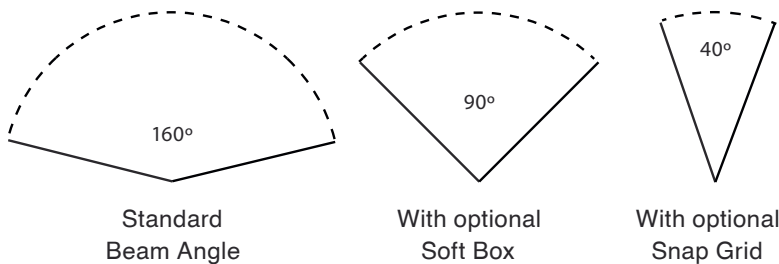

Wide 160° to 40° Light Dispersion Pattern

Standard Beam Angle

With optional Soft Box

With optional Snap Grid

Product Benefits

- Wide spectrum quality soft light with visually accurate color temperature
- Flexible AC or DC power options
- Smooth dimming from 100% to 0 with no color shift
- Flicker-free performance at any frame rate or shutter angle
- Microprocessor controlled current management for long LED life
- Efficient power management for low power consumption and high reliability

Founded in 1999 and headquartered in Copenhagen, Denmark, BB&S, develop, produce and manufacture high-end LED lighting for the entertainment business around the world.

We work closely with an international network of distributors and are represented in Europe, U.S., Canada, Latin America, Australia and Asia.

Area 48 5600K (CRI 96 Phosphor Panel)

160 Degree Beam Angle						
Distance Feet	3	6	10	12	16	20
Footcandles	385	96	36	22	13	9
Distance Meters	1	2	3	4	5	6
LUX	4147	1037	386	240	139	96

Area 48 3200K (CRI 97 Phosphor Panel)

160 Degree Beam Angle						
Distance Feet	3	6	10	12	16	20
Footcandles	361	90	34	21	12	8
Distance Meters	1	2	3	4	5	6
LUX	3882	970	361	225	130	90

Area 48 5600K with optional DoP Choice Softbox

Approx. 95 Degree Beam Angle						
Distance Feet	3	6	10	12	16	20
Footcandles	736	184	68	43	25	17
Distance Meters	1	2	3	4	5	6
LUX	7921	1980	737	459	265	184

Area 48 3200K with optional DoP Choice Softbox

Approx. 95 Degree Beam Angle						
Distance Feet	3	6	10	12	16	20
Footcandles	657	164	61	38	22	15
Distance Meters	1	2	3	4	5	6
LUX	7070	1767	658	410	237	164